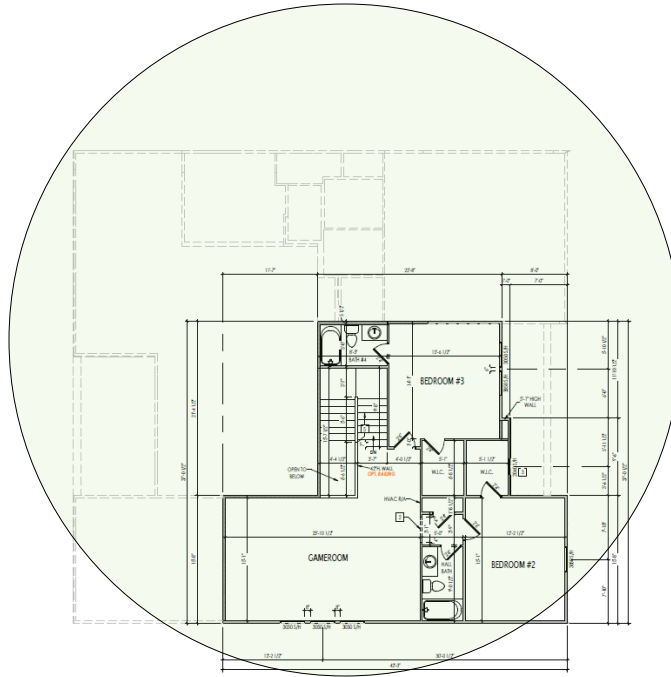

Second Floor Plan

It will get Wi-Fi coverage from the Wireless AP in the First Floor Plan