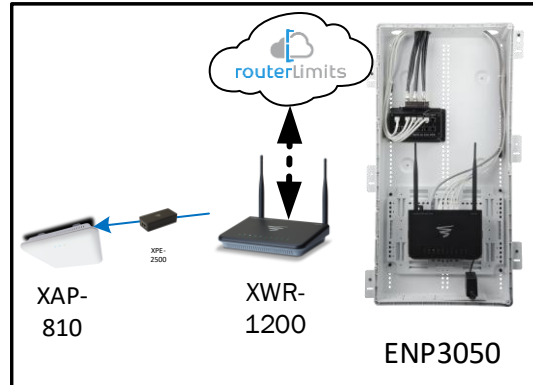

Description	Model #	QTY
Wireless Router 2.4/5GHz AC1200 w/ built-in Wireless Controller	XWR-1200	1
Standard Wireless TX Power AC1200 WAP	XAP-810	1
OnQ 30" Plastic Enclosure with Hinged Door	ENP3050	1
OnQ Universal Mounting Plate	AC1040	1

Note; the product icons on the Wireless & Wired Design have links to its own overview page on Luxul's webpage, you'll need internet connection in order for the links to work.

First Floor Plan