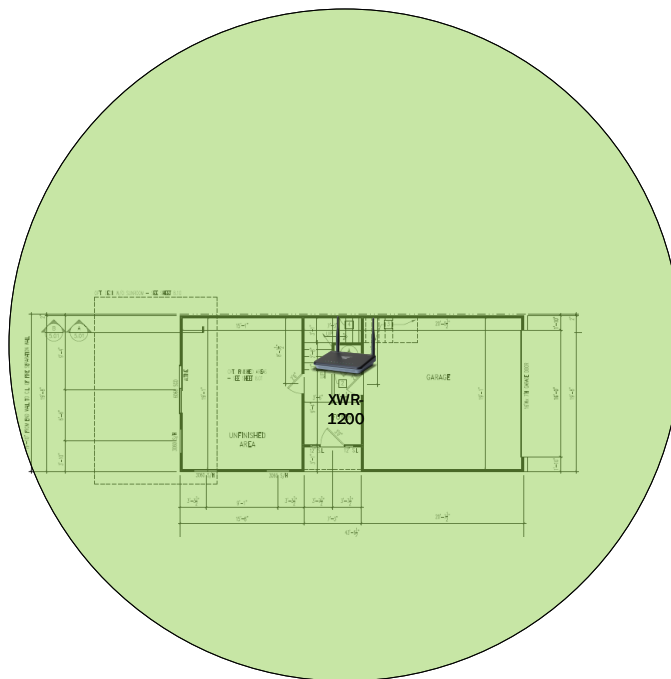

Description	Model #	QTY
Wireless Router 2.4/5GHz AC1200 w/ built-in Wireless Controller	XWR-1200	1
Standard Wireless TX Power AC1200 WAP	XAP-810	1
OnQ 30" Plastic Enclosure with Hinged Door	ENP3050	1
OnQ Universal Mounting Plate	AC1040	1

Note; the product icons on the Wireless & Wired Design have links to its own overview page on Luxul's webpage, you'll need internet connection in order for the links to work.

Basement Floor Plan