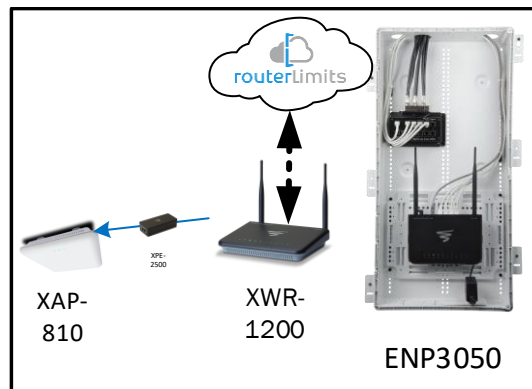

Description	Model #	QTY
Wireless Router 2.4/5GHz AC1200 w/ built-in Wireless Controller	XWR-1200	1
Standard Wireless TX Power AC1200 WAP	XAP-810	1
OnQ 30" Plastic Enclosure with Hinged Door	ENP3050	1
OnQ Universal Mounting Plate	AC1040	1

Note; the product icons on the Wireless & Wired Design have links to its own overview page on Luxul's webpage, you'll need internet connection in order for the links to work.

Basement Floor Plan