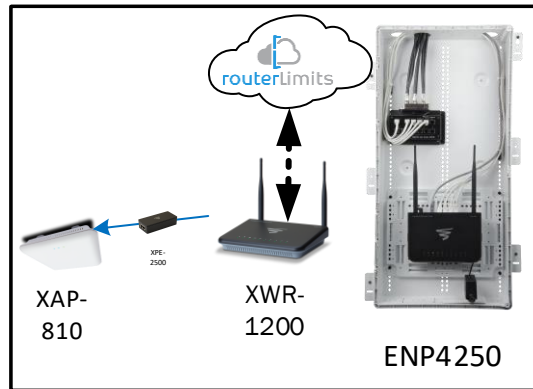

Description	Model #	QTY
Wireless Router 2.4/5GHz AC1200 w/ built-in Wireless Controller	XWR-1200	1
Standard Wireless TX Power AC1200 WAP	XAP-810	1
OnQ 42" Plastic Enclosure with Hinged Door	ENP4250	1

Note; the product icons on the Wireless & Wired Design have links to its own overview page on Luxul's webpage, you'll need internet connection in order for the links to work.

First Floor Plan