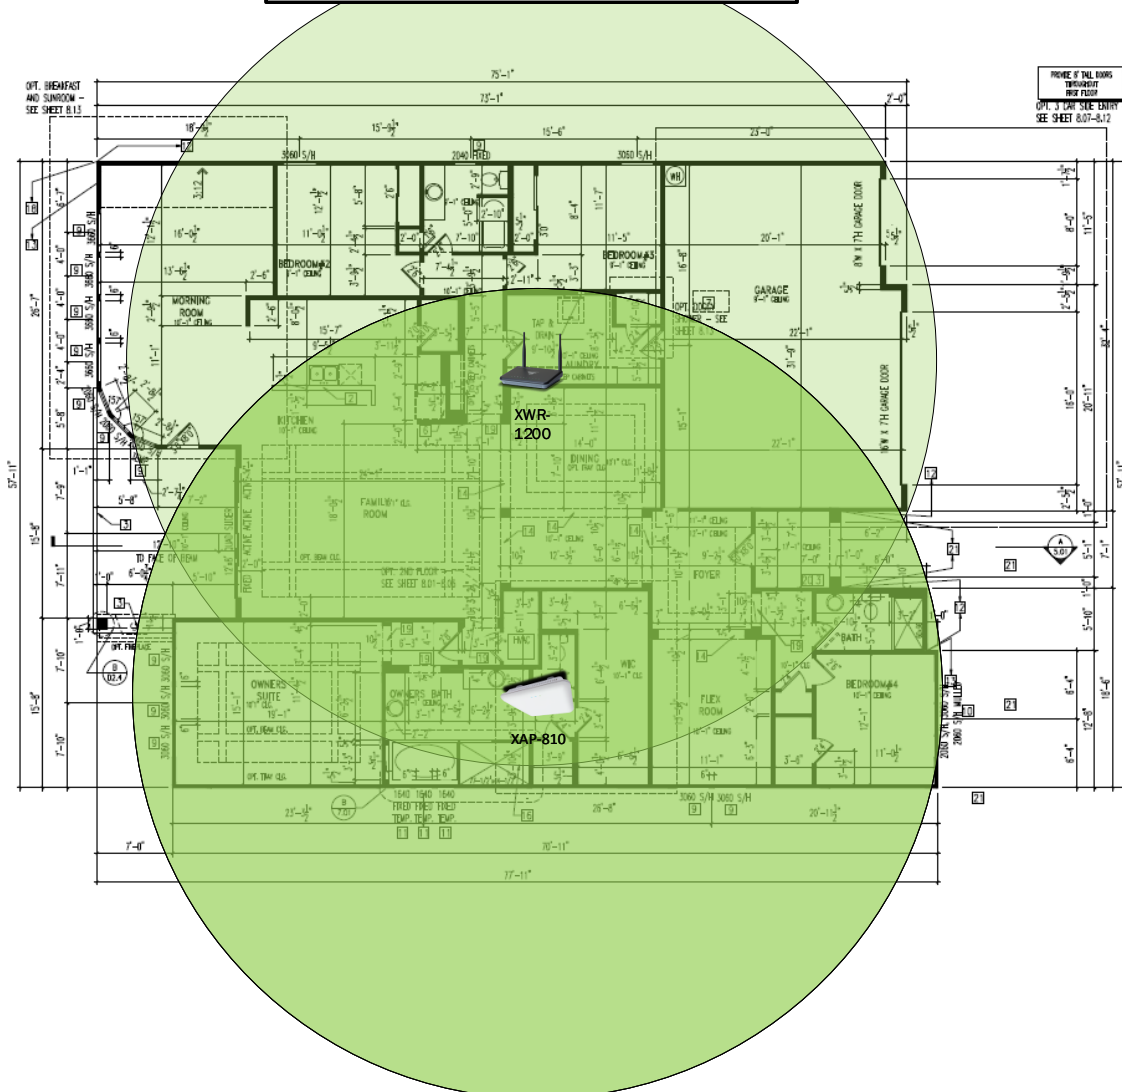

Description	Model #	QTY
Wireless Router 2.4/5GHz AC1200 w/ built-in Wireless Controller	XWR-1200	1
Standard Wireless TX Power AC1200 WAP	XAP-810	1
OnQ 42" Plastic Enclosure with Hinged Door	ENP4250	1

Note; the product icons on the Wireless & Wired Design have links to its own overview page on Luxul's webpage, you'll need internet connection in order for the links to work.

First Floor Plan