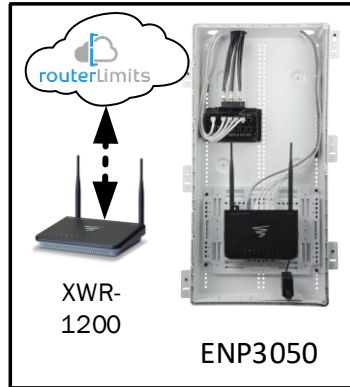

Description	Model #	QTY
Wireless Router 2.4/5GHz AC1200 w/ built-in Wireless Controller	XWR-1200	1
OnQ 30" Plastic Enclosure with Hinged Door	ENP3050	1

Note; the product icons on the Wireless & Wired Design have links to its own overview page on Luxul's webpage, you'll need internet connection in order for the links to work.

1st Floor