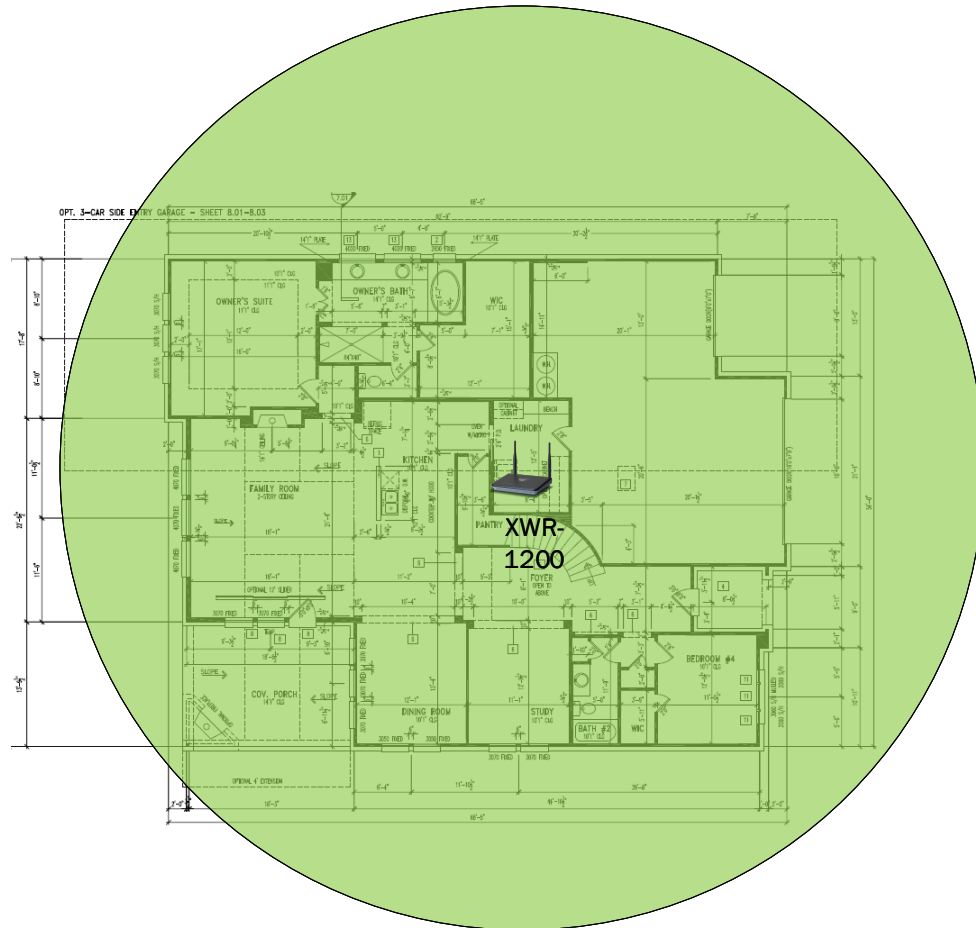

Description	Model #	QTY
Wireless Router 2.4/5GHz AC1200 w/ built-in Wireless Controller	XWR-1200	1
OnQ 30" Plastic Enclosure with Hinged Door	ENP3050	1

Note; the product icons on the Wireless & Wired Design have links to its own overview page on Luxul's webpage, you'll need internet connection in order for the links to work.

1st Floor