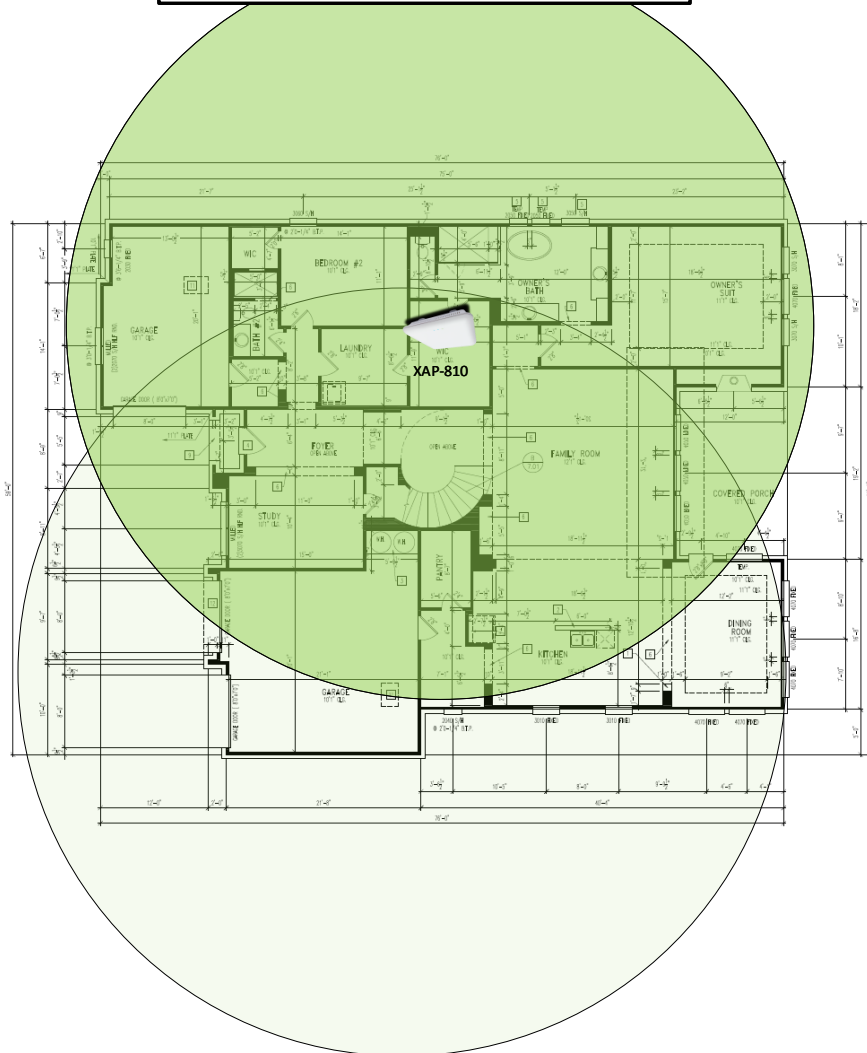

Description	Model #	QTY
Wireless Router 2.4/5GHz AC1200 w/ built-in Wireless Controller	XWR-1200	1
Standard Wireless TX Power AC1200 WAP	XAP-810	1
OnQ 30" Plastic Enclosure with Hinged Door	ENP3050	1

Note; the product icons on the Wireless & Wired Design have links to its own overview page on Luxul's webpage, you'll need internet connection in order for the links to work.

First Floor Plan –

It will also get Wi-Fi coverage from the Wireless Router in the Second Floor Plan