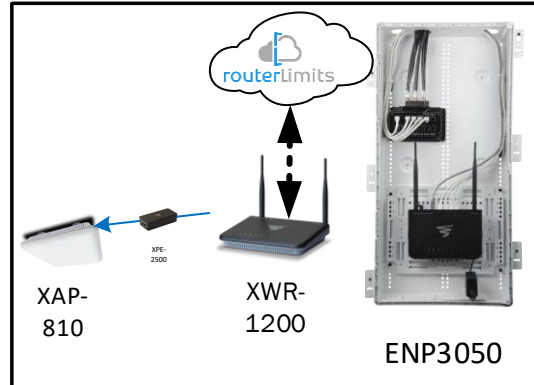

Description	Model #	QTY
Wireless Router 2.4/5GHz AC1200 w/ built-in Wireless Controller	XWR-1200	1
Standard Wireless TX Power AC1200 WAP	XAP-810	1
OnQ 30" Plastic Enclosure with Hinged Door	ENP3050	1

Note; the product icons on the Wireless & Wired Design have links to its own overview page on Luxul's webpage, you'll need internet connection in order for the links to work.

First Floor Plan –

It will also get Wi-Fi coverage from the Wireless Router in the Second Floor Plan