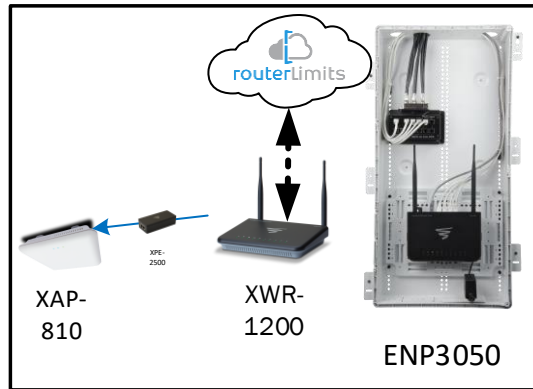

Description	Model #	QTY
Wireless Router 2.4/5GHz AC1200 w/ built-in Wireless Controller	XWR-1200	1
Standard Wireless TX Power AC1200 WAP	XAP-810	1
OnQ 30" Plastic Enclosure with Hinged Door	ENP3050	1
OnQ Universal Mounting Plate	AC1040	1

Note; the product icons on the Wireless & Wired Design have links to its own overview page on Luxul's webpage, you'll need internet connection in order for the links to work.

Basement Floor Plan