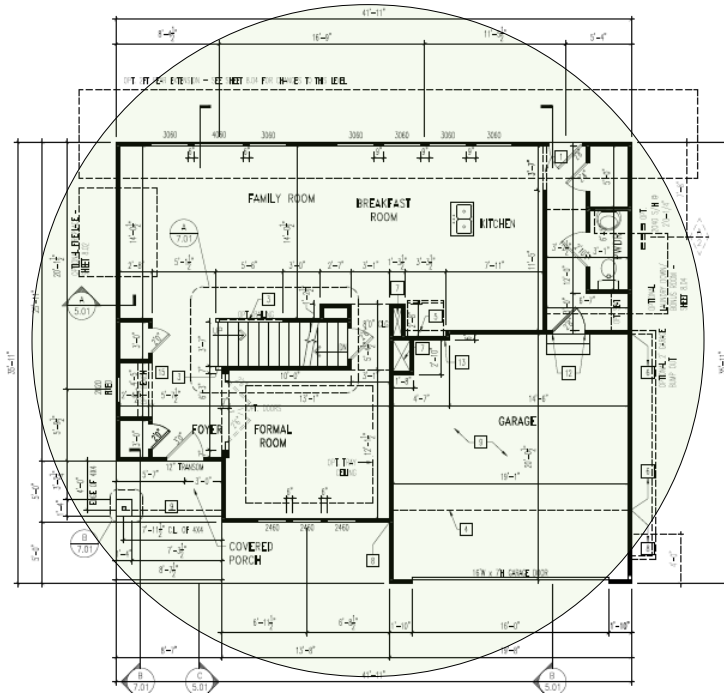

First Floor Plan
It will get Wi-Fi coverage from 2nd Floor AP