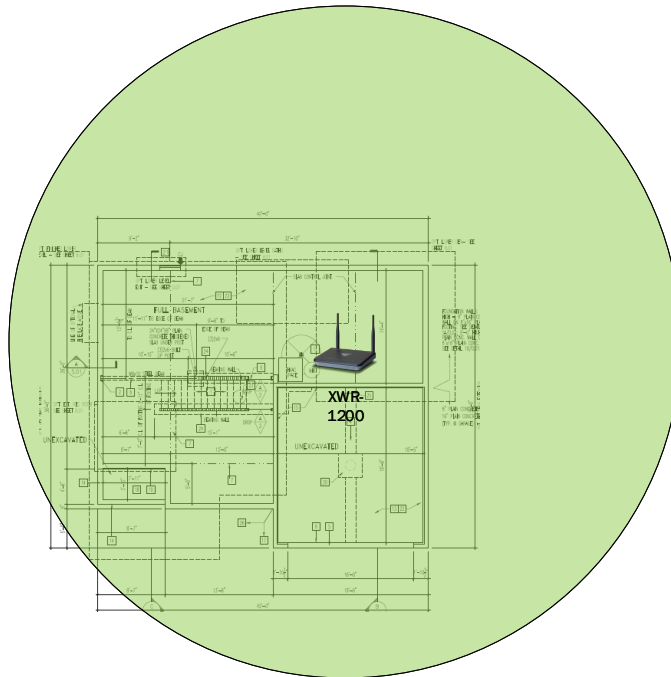

Description	Model #	QTY
Wireless Router 2.4/5GHz AC1200 w/ built-in Wireless Controller	XWR-1200	1
Standard Wireless TX Power AC1200 WAP	XAP-810	1
OnQ 30" Plastic Enclosure with Hinged Door	ENP3050	1
OnQ Universal Mounting Plate	AC1040	1

Note; the product icons on the Wireless & Wired Design have links to its own overview page on Luxul's webpage, you'll need internet connection in order for the links to work.

Basement Floor Plan