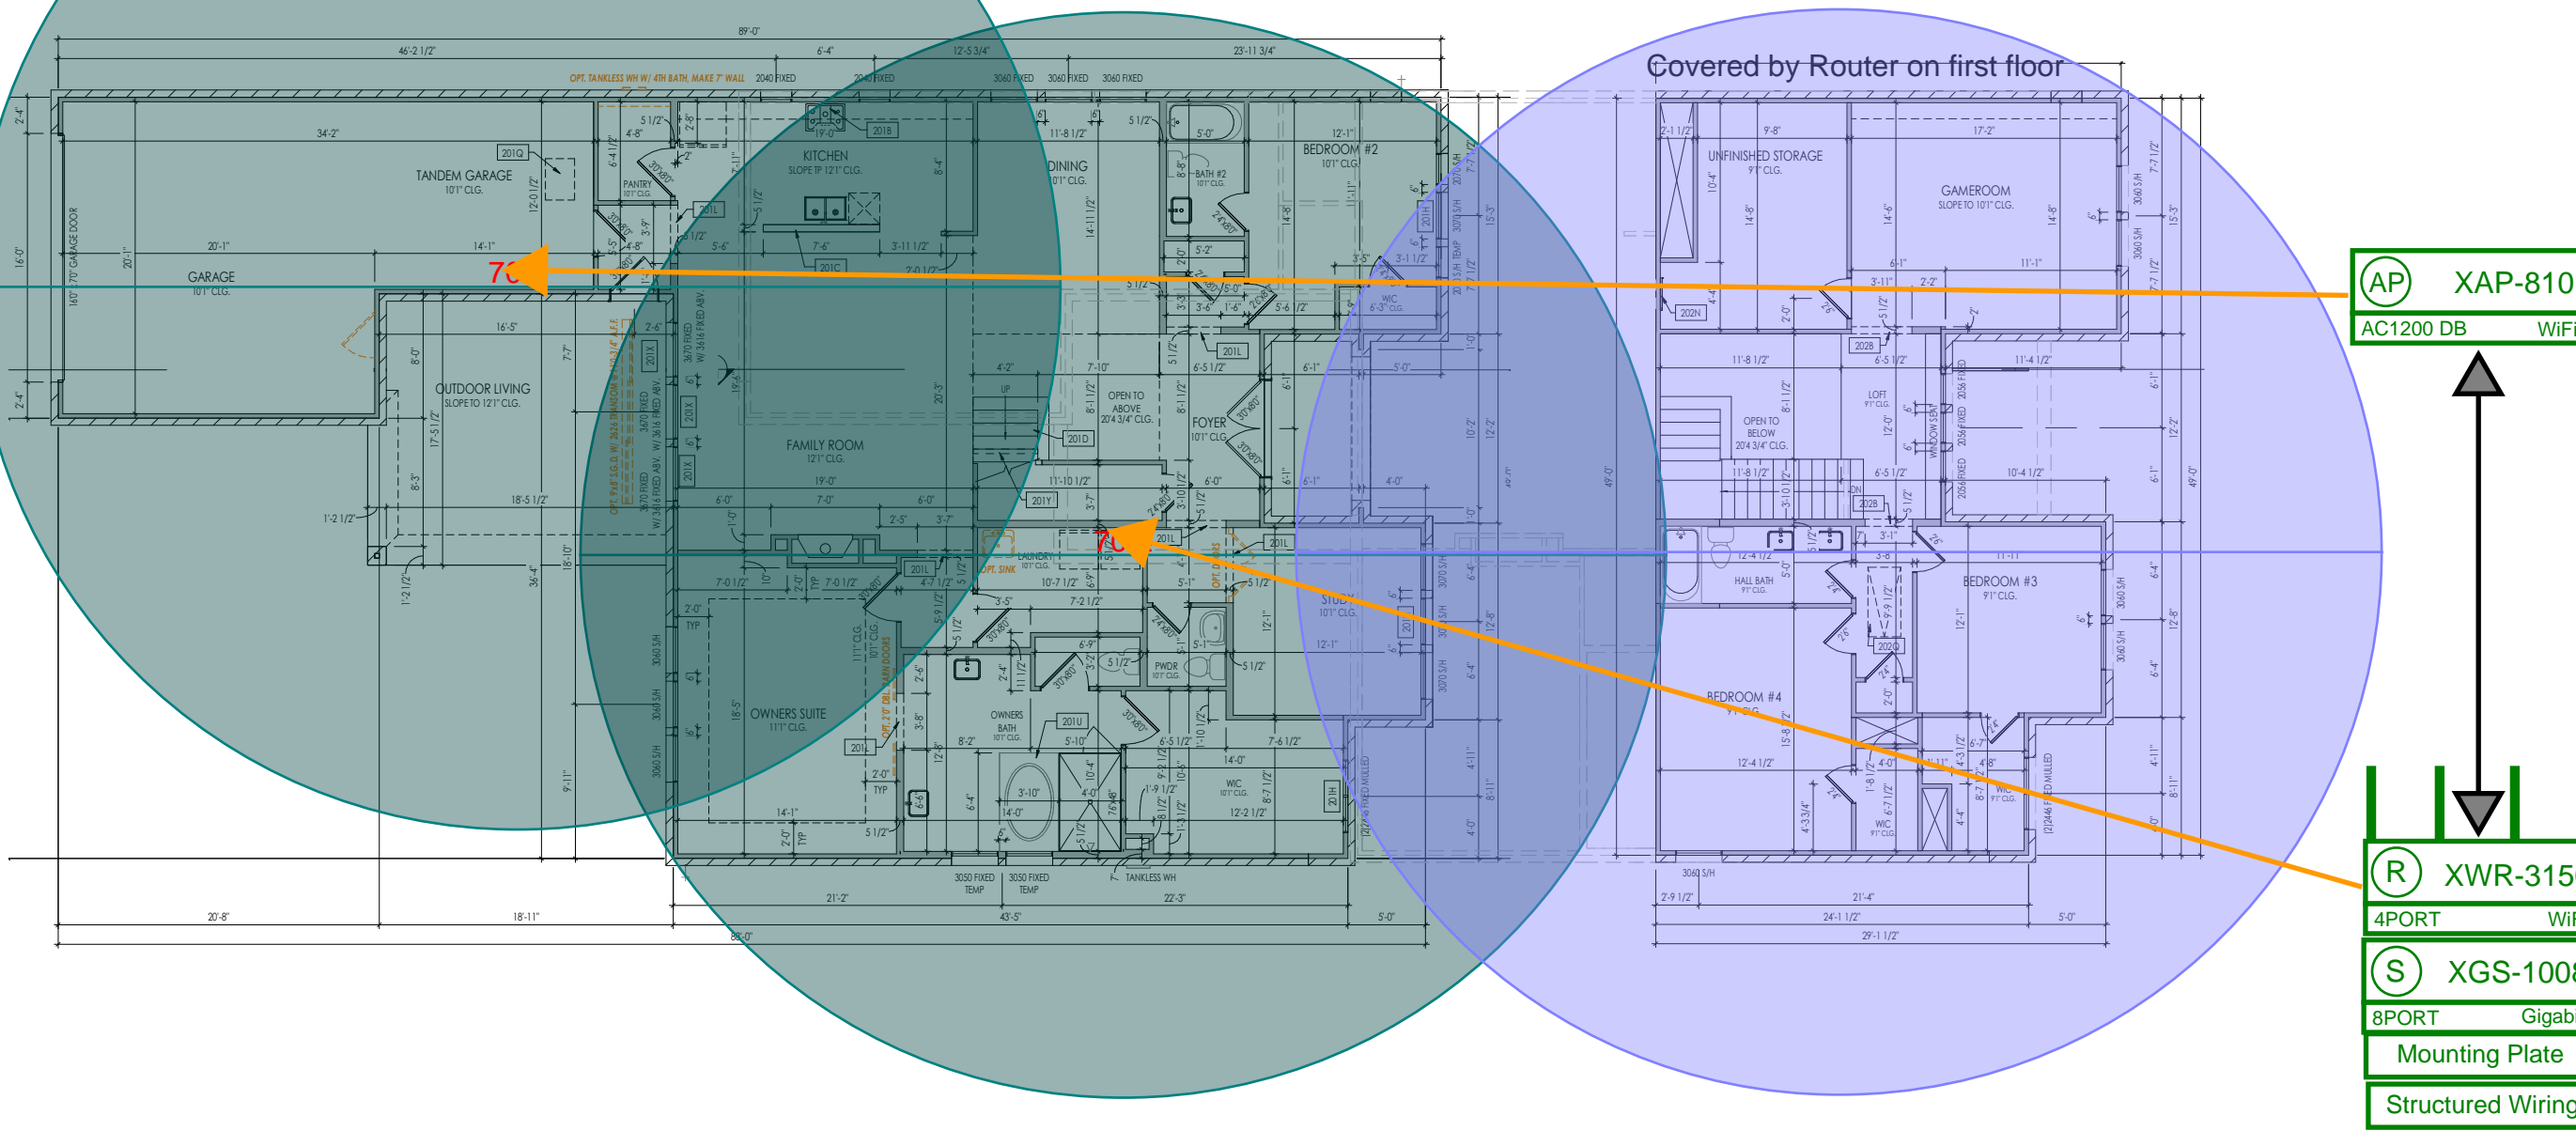

REVISIONS		
NOS.	DESCRIPTION	DATE
rev1	Design for bid	11/10/22

CUSTOM INTEGRATOR
Drees

PROJECT #
0003266

TERRITORY SALES MANGER
Kristopher Sherman

DESIGNED BY
Kelly Draney

A-1

Description	Quantity
8-Port Gb Desktop Switch	1
High Power AC1200 Dual-Band WAP	1
OnQ 30" Plastic Enclosure with Hinged Door	1
QnQ Universal Mounting Plate	1
Wireless Router 2.4/5GHz AC3100 w/ Built-in Wireless Controller	1