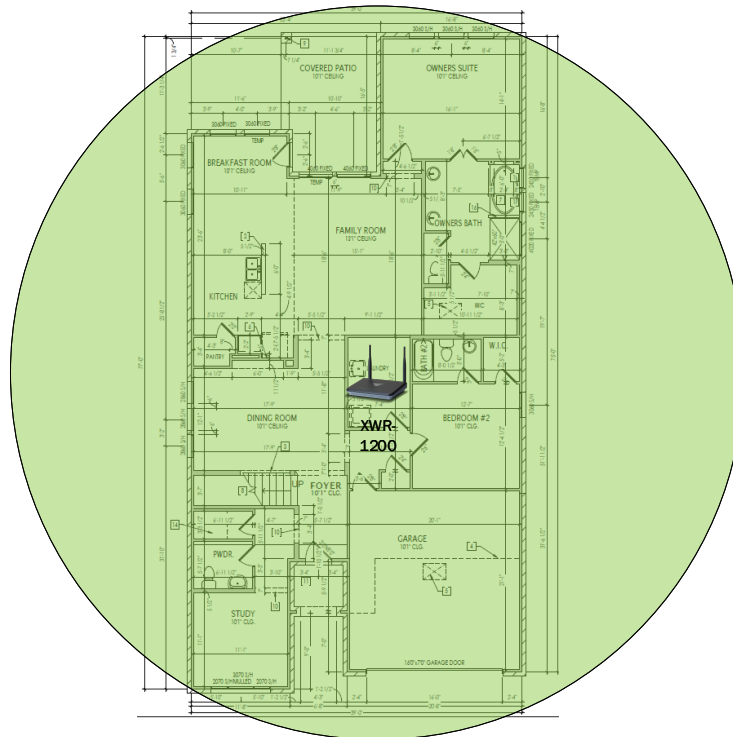

Track Browsing History

View web use and browsing history data right at your fingertips. Now you can see what's happening on your network, even when you're not there.

Reynolds – Case Number 97280 - V1

Description	Model #	QTY
Wireless Router 2.4/5GHz AC1200 w/ built-in Wireless Controller	XWR-1200	1
OnQ 30" Plastic Enclosure with Hinged Door	ENP3050	1

Note; the product icons on the Wireless & Wired Design have links to its own overview page on Luxul's webpage, you'll need internet connection in order for the links to work.

First Floor Plan

Second Floor Plan – It will get coverage from 1st floor AP