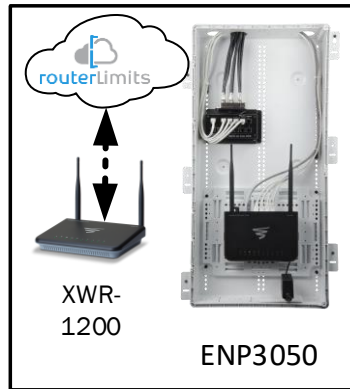

Reynolds – Case Number 97280 - V1

Description	Model #	QTY
Wireless Router 2.4/5GHz AC1200 w/ built-in Wireless Controller	XWR-1200	1
OnQ 30" Plastic Enclosure with Hinged Door	ENP3050	1

Note; the product icons on the Wireless & Wired Design have links to its own overview page on Luxul's webpage, you'll need internet connection in order for the links to work.

First Floor Plan