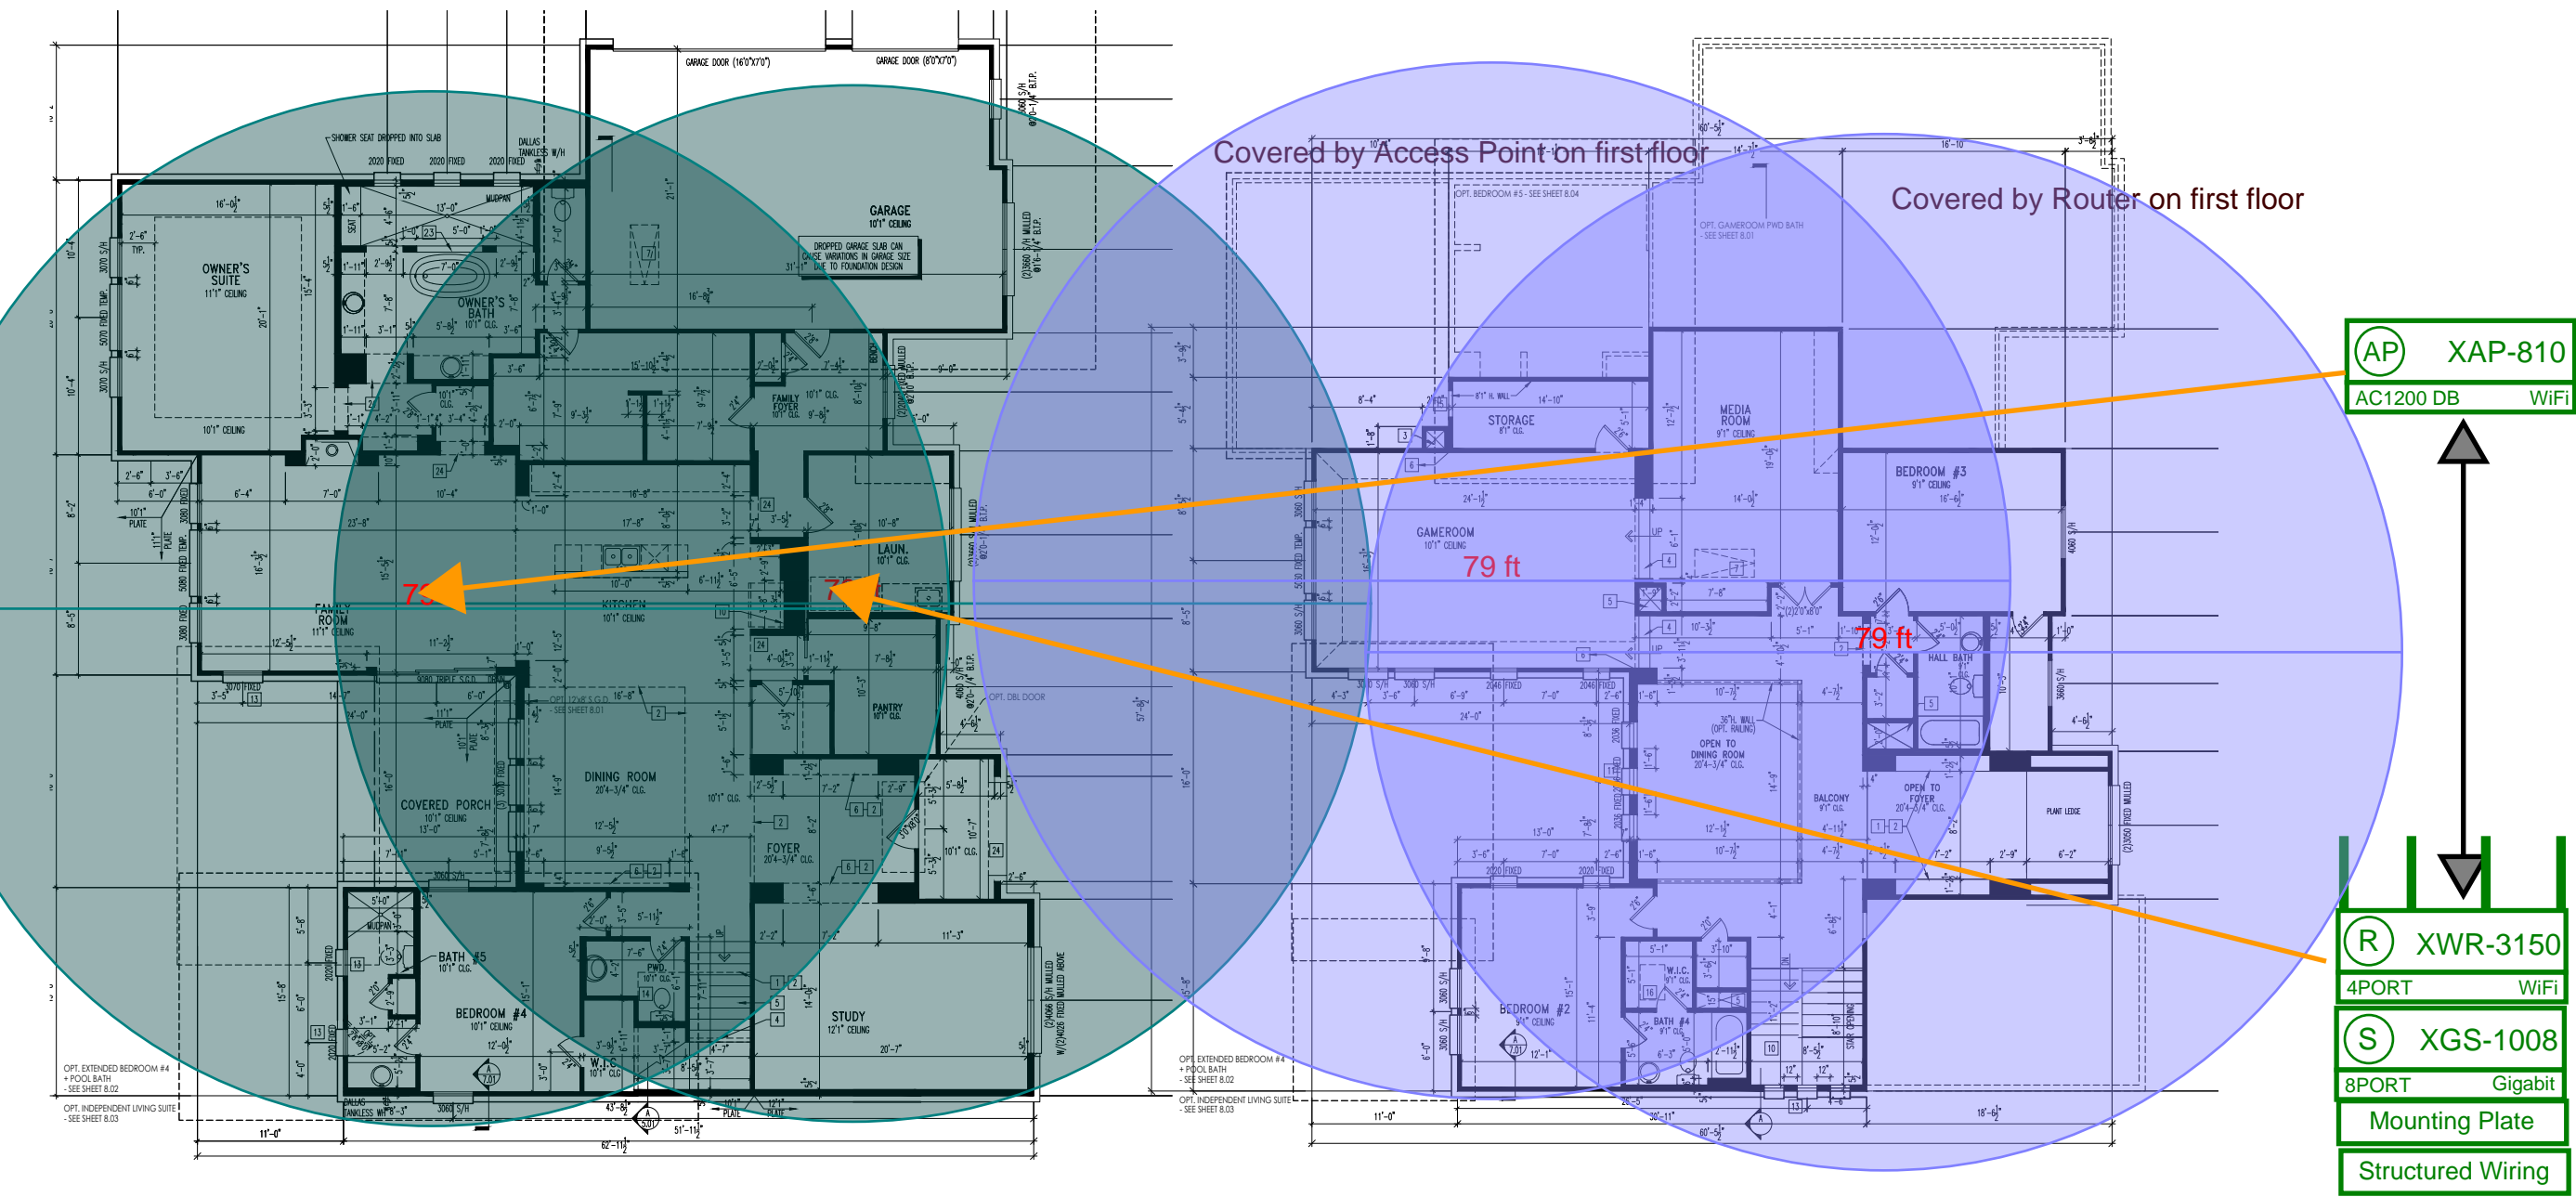

REVISIONS		
NOS.	DESCRIPTION	DATE
rev1	Design for bid	11/8/22

CUSTOM INTEGRATOR	Drees
PROJECT #	0003265
TERRITORY SALES MANGER	Kristopher Sherman
DESIGNED BY	Kelly Draney
<b>A-1</b>	

Description	Quantity
8-Port Gb Desktop Switch	1
High Power AC1200 Dual-Band WAP	1
OnQ 30" Plastic Enclosure with Hinged Door	1
QnQ Universal Mounting Plate	1
Wireless Router 2.4/5GHz AC3100 w/ Built-in Wireless Controller	1