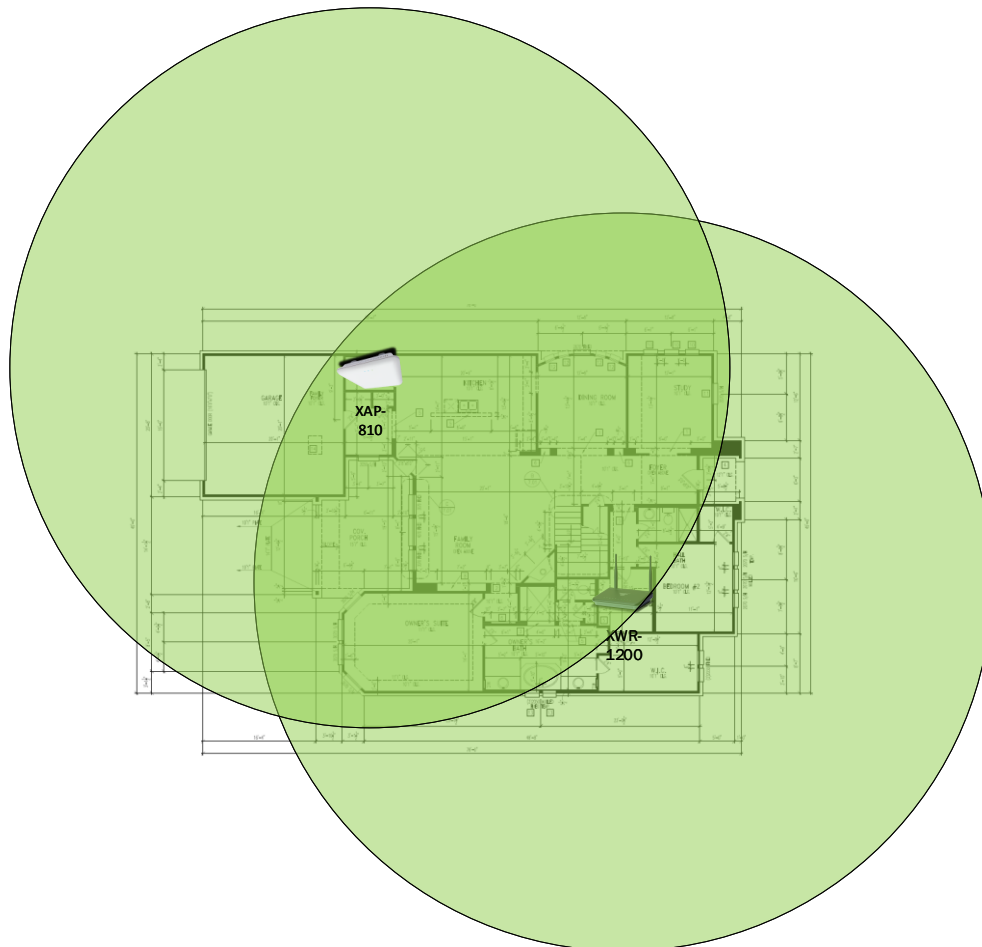

Description	Model #	QTY
Wireless Router 2.4/5GHz AC1200 w/ built-in Wireless Controller	XWR-1200	1
Standard Wireless TX Power AC1200 WAP	XAP-810	1
OnQ 30" Plastic Enclosure with Hinged Door	ENP3050	1

Note; the product icons on the Wireless & Wired Design have links to its own overview page on Luxul's webpage, you'll need internet connection in order for the links to work.

First Floor Plan