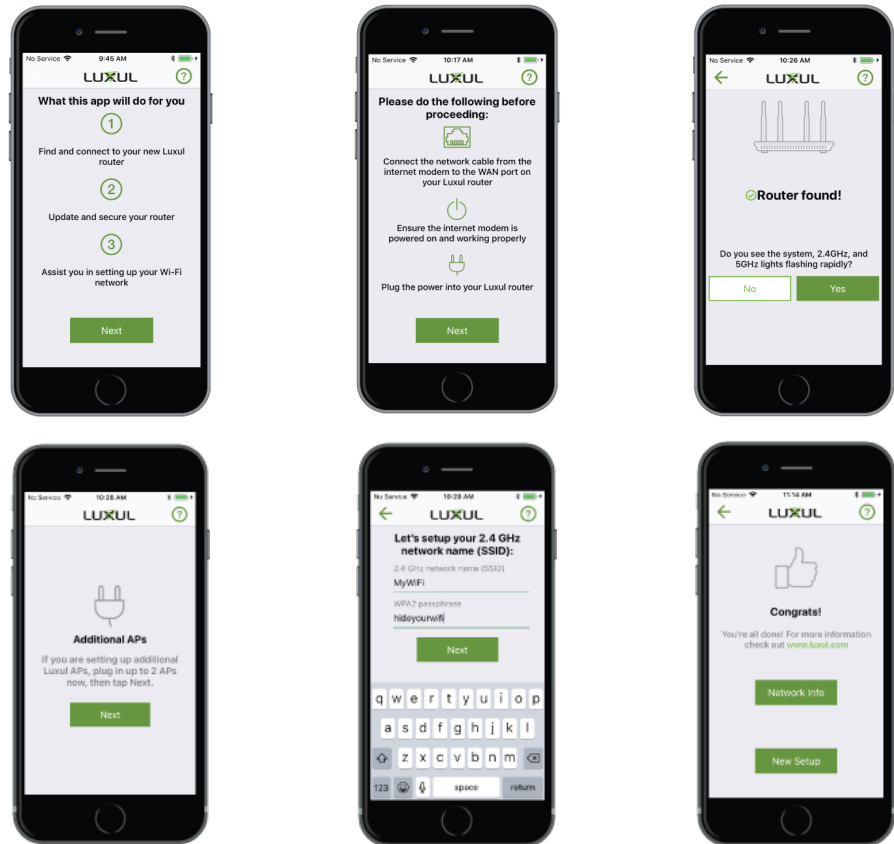

## Luxul Easy Setup App

Quickly and easily setup a basic Luxul network, all from the ease of your phone

### WHAT THIS PRODUCT DOES:

The Easy Setup App for iPhone and Android mobile devices allows dealers to quickly and easily install a Luxul wireless router while also ensuring the essential settings are properly configured, resulting in a more secure and effective network for end customers. The app allows you to discover the wireless router, update to the latest firmware, set the administrator password, set the wireless SSID and passphrase for both the 2.4GHz and 5GHz networks, and add up to 2 additional access points to the router's embedded controller.

### FEATURES:

- ▶ Install a Luxul wireless router and up to 2 wireless access points
- ▶ Ensure properly configured network
- ▶ Use from mobile phone
- ▶ Free download