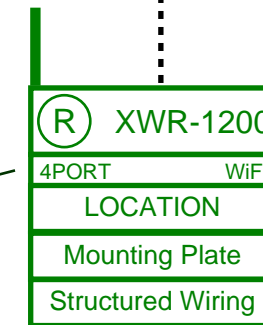

- (R) Router
- (S) Switch
- (AP) Wireless Access Point
- (WC) Wireless Controller

Note: 2.4 GHz WiFi coverage is guaranteed throughout the livable/ conditioned portions of the structure. Varying building materials and obstructions will cause significant degradation in the WiFi signal external to the structure. Thusly this map is not representative of actual external coverage to the home or structure and not covered under our WiFi guarantee.