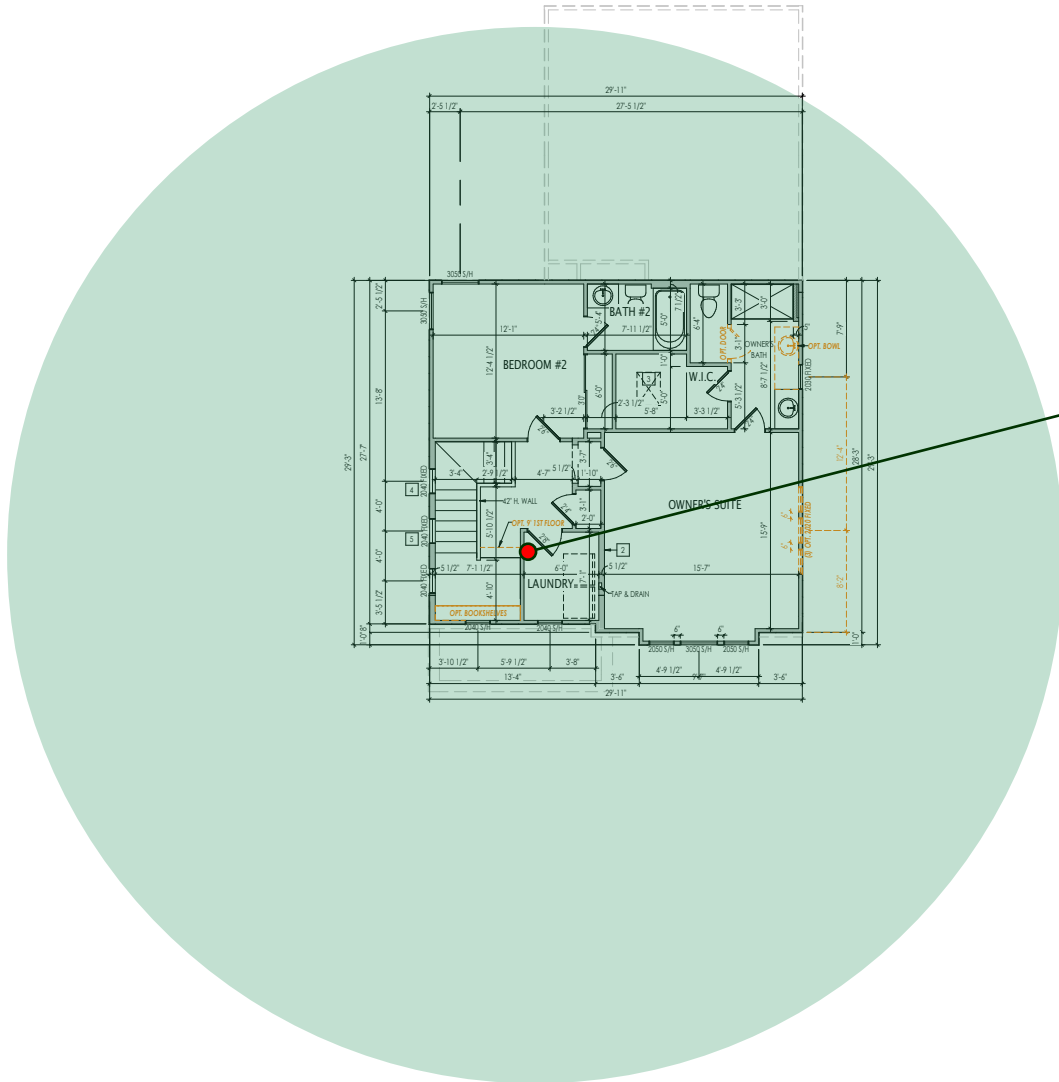

- (R) Router
- (S) Switch
- (AP) Wireless Access Point
- (WC) Wireless Controller

Note: 2.4 GHz WiFi coverage is guaranteed throughout the livable/ conditioned portions of the structure. Varying building materials and obstructions will cause significant degradation in the WiFi signal external to the structure. Thusly this map is not representative of actual external coverage to the home or structure and not covered under our WiFi guarantee.