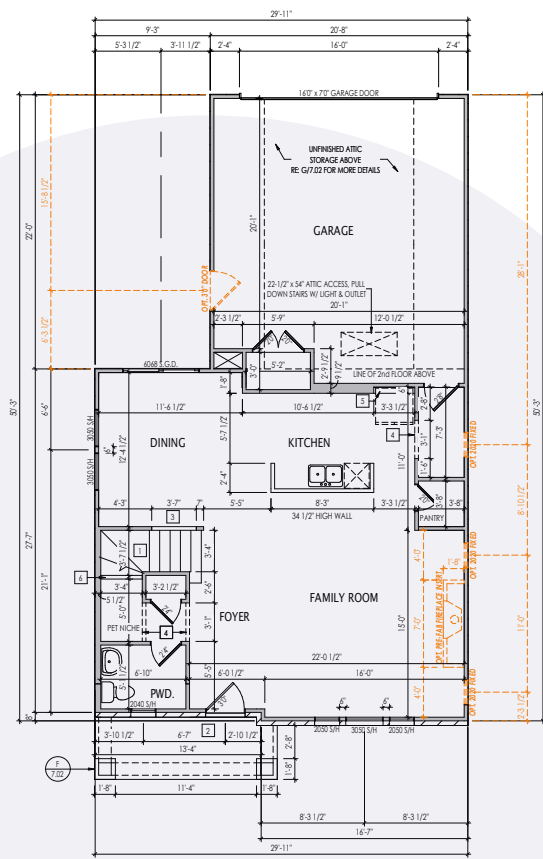

Description	Model #	Quantity
OnQ 30" Plastic Enclosure with Hinged Door	ENP3050	1
QnQ Universal Mounting Plate	AC1040	1
Wireless Router 2.4/5GHz AC1200 w/ built-in Wireless Controller XWR-1200	XWR-1200	1

- (R) Router
- (S) Switch
- (AP) Wireless Access Point
- (WC) Wireless Controller

Note: 2.4 GHz WiFi coverage is guaranteed throughout the livable/ conditioned portions of the structure. Varying building materials and obstructions will cause significant degradation in the WiFi signal external to the structure. Thusly this map is not representative of actual external coverage to the home or structure and not covered under our WiFi guarantee.

PROJECT

Nothstar

REVISIONS

NO.	DESCRIPTION	DATE
XXXv1	Design for Bid First & Second Floor Plan	09/12/19

CUSTOM INTEGRATOR

Drees Homes

PROJECT #

000738

TERRITORY SALES MANGER

David Glascock

DESIGNED BY

Andres Olvera

A-1