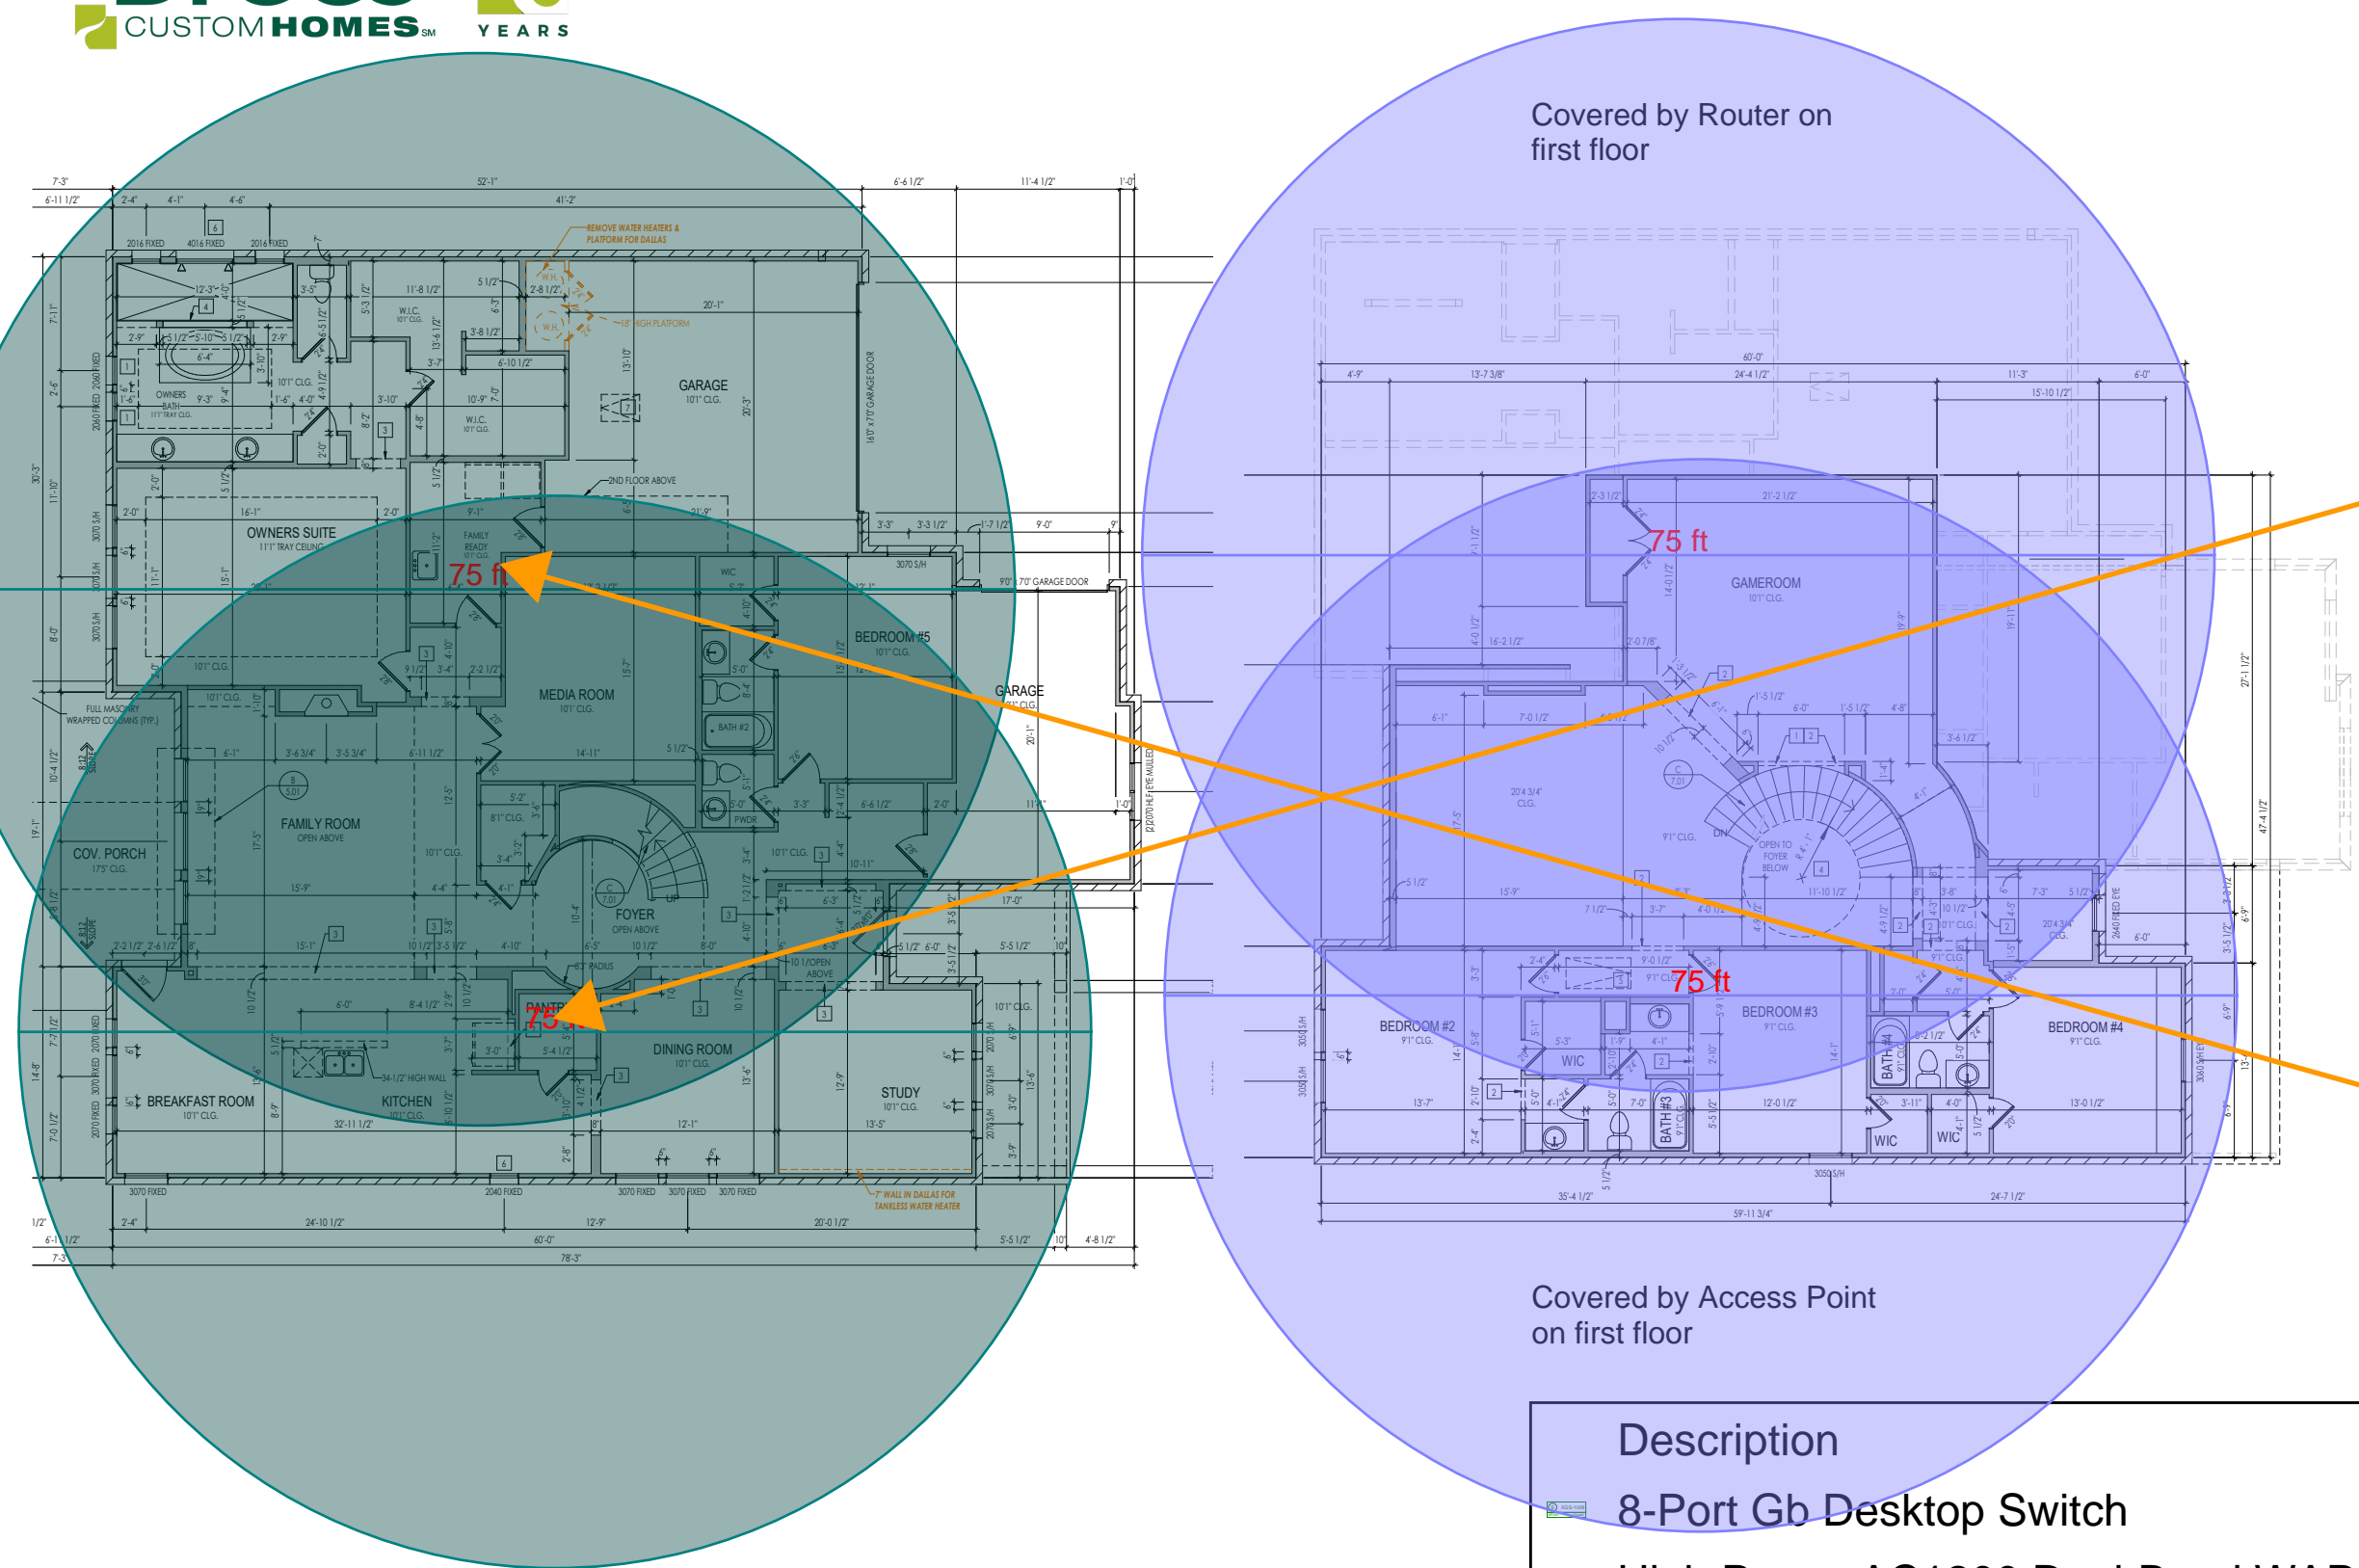

REVISIONS		
NO.	DESCRIPTION	DATE
rev1	Design for bid	11/8/22

CUSTOM INTEGRATOR	Drees
PROJECT #	0003265
TERRITORY SALES MANGER	Kristopher Sherman
DESIGNED BY	Kelly Draney
<b>A-1</b>	

**(AP)** XAP-810  
 AC1200 DB WiFi

**(R)** XWR-3150  
 4PORT WiFi  
**(S)** XGS-1008  
 8PORT Gigabit  
 Mounting Plate  
 Structured Wiring

Description	Quantity
 8-Port Gb Desktop Switch	1
 High Power AC1200 Dual-Band WAP	1
 OnQ 30" Plastic Enclosure with Hinged Door	1
 QnQ Universal Mounting Plate	1
 Wireless Router 2.4/5GHz AC3100 w/ Built-in Wireless Controller	1