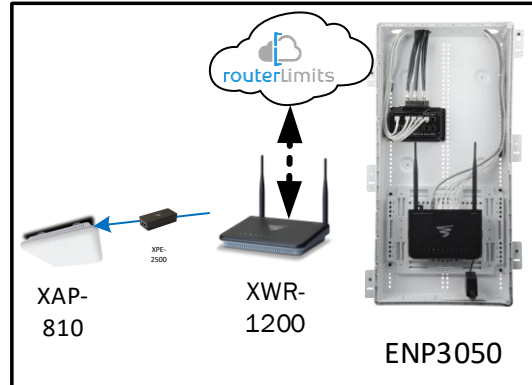

Track Browsing History

View web use and browsing history data right at your fingertips. Now you can see what's happening on your network, even when you're not there.

Delano – Case Number 97141 - V1

Description	Model #	QTY
Wireless Router 2.4/5GHz AC1200 w/ built-in Wireless Controller	XWR-1200	1
Standard Wireless TX Power AC1200 WAP	XAP-810	1
OnQ 30" Plastic Enclosure with Hinged Door	ENP3050	1

Note; the product icons on the Wireless & Wired Design have links to its own overview page on Luxul's webpage, you'll need internet connection in order for the links to work.

First Floor Plan – It will also get coverage from 2nd floor AP