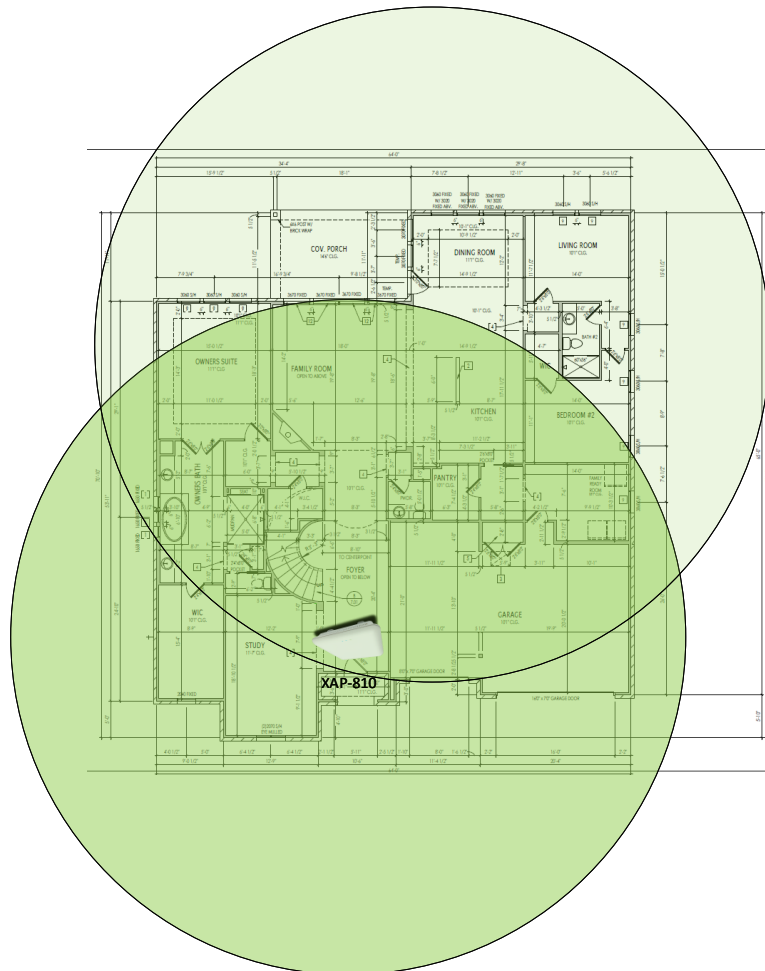

Delano – Case Number 97141 - V1

Description	Model #	QTY
Wireless Router 2.4/5GHz AC1200 w/ built-in Wireless Controller	XWR-1200	1
Standard Wireless TX Power AC1200 WAP	XAP-810	1
OnQ 30" Plastic Enclosure with Hinged Door	ENP3050	1

Note; the product icons on the Wireless & Wired Design have links to its own overview page on Luxul's webpage, you'll need internet connection in order for the links to work.

First Floor Plan – It will also get coverage from 2nd floor AP