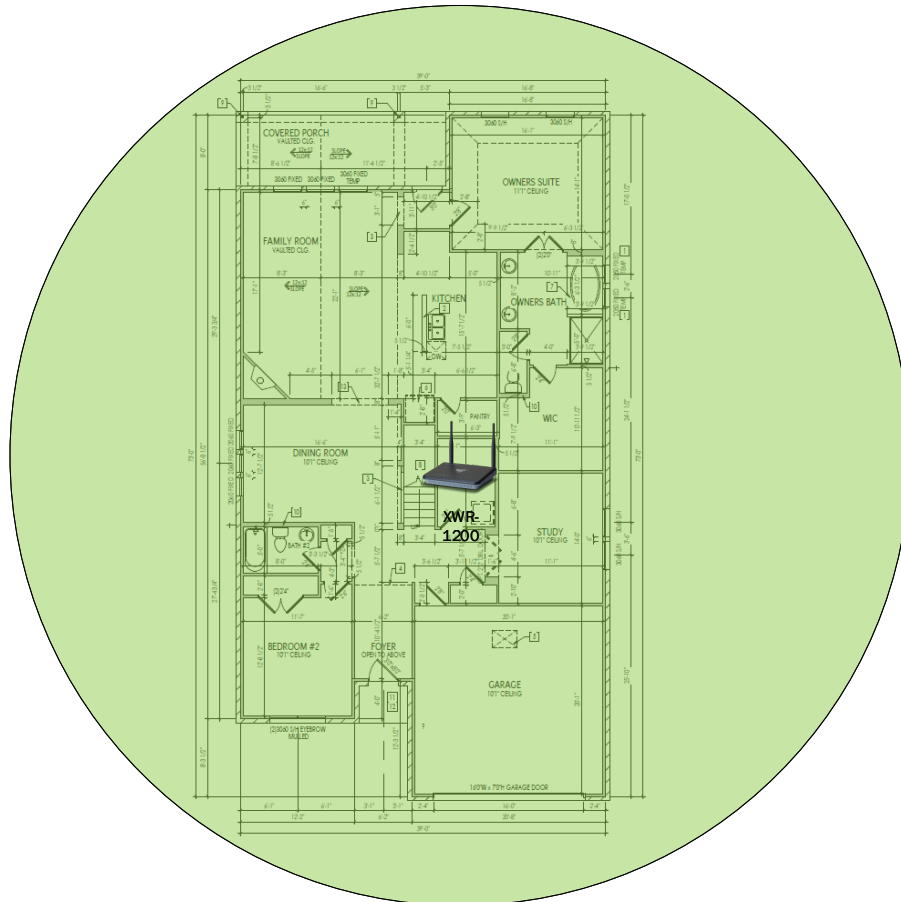

Description	Model #	QTY
Wireless Router 2.4/5GHz AC1200 w/ built-in Wireless Controller	XWR-1200	1
OnQ 30" Plastic Enclosure with Hinged Door	ENP3050	1

Note; the product icons on the Wireless & Wired Design have links to its own overview page on Luxul's webpage, you'll need internet connection in order for the links to work.

First Floor Plan

Second Floor Plan – It will get coverage from AP on 1st floor