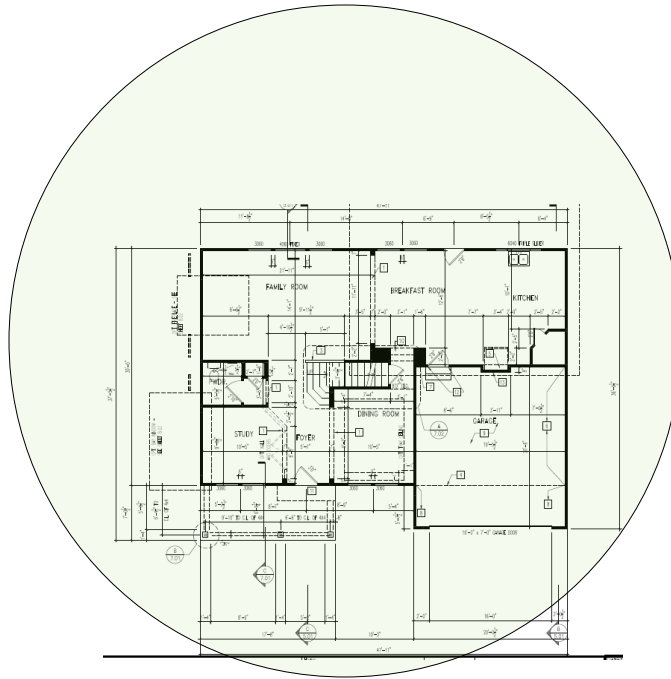

First Floor Plan

It will get Wi-Fi coverage from the AP in the Second Floor Plan