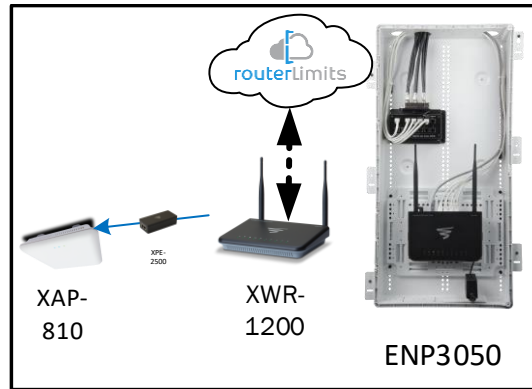

Description	Model #	QTY
Wireless Router 2.4/5GHz AC1200 w/ built-in Wireless Controller	XWR-1200	1
Standard Wireless TX Power AC1200 WAP	XAP-810	1
OnQ 30" Plastic Enclosure with Hinged Door	ENP3050	1
OnQ Universal Mounting Plate	AC1040	1

Note; the product icons on the Wireless & Wired Design have links to its own overview page on Luxul's webpage, you'll need internet connection in order for the links to work.

Basement Floor Plan