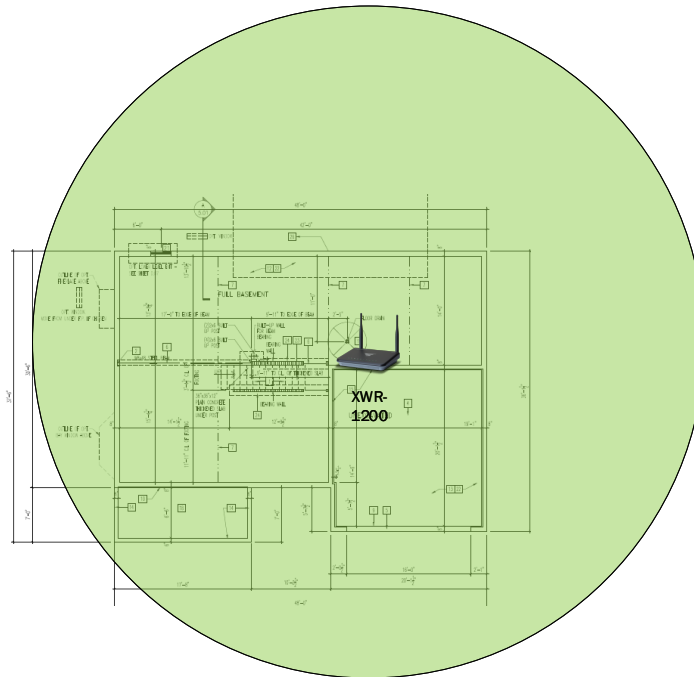

Description	Model #	QTY
Wireless Router 2.4/5GHz AC1200 w/ built-in Wireless Controller	XWR-1200	1
Standard Wireless TX Power AC1200 WAP	XAP-810	1
OnQ 30" Plastic Enclosure with Hinged Door	ENP3050	1
OnQ Universal Mounting Plate	AC1040	1

Note; the product icons on the Wireless & Wired Design have links to its own overview page on Luxul's webpage, you'll need internet connection in order for the links to work.

Basement Floor Plan