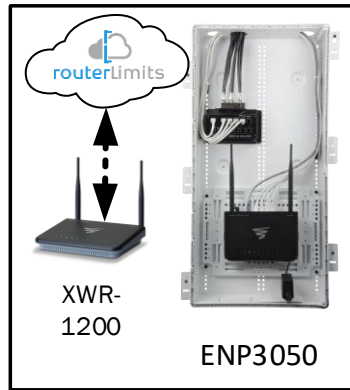

Description	Model #	QTY
Wireless Router 2.4/5GHz AC1200 w/ built-in Wireless Controller	XWR-1200	1
OnQ 30" Plastic Enclosure with Hinged Door	ENP3050	1
OnQ Universal Mounting Plate	AC1040	1

Note; the product icons on the Wireless & Wired Design have links to its own overview page on Luxul's webpage, you'll need internet connection in order for the links to work.

**First Floor Plan –
It will get Wi-Fi coverage from the Wireless Router in the Second Floor Plan**