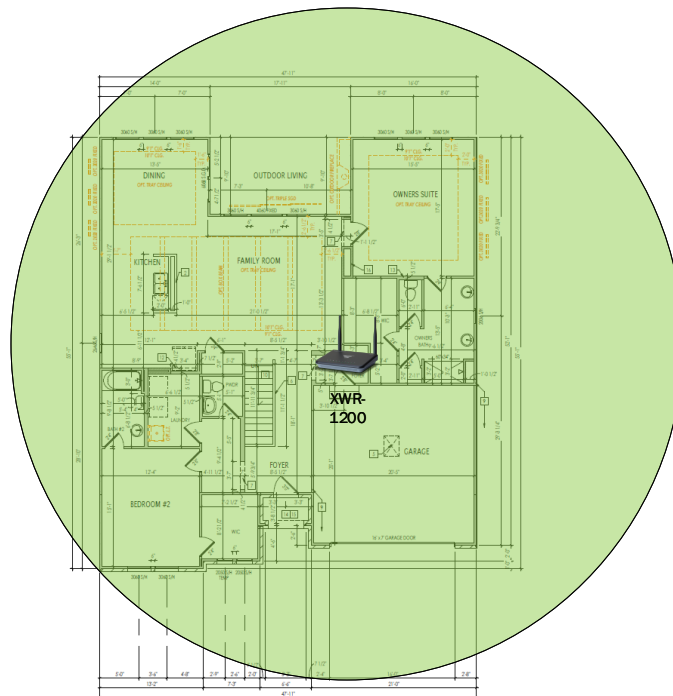

Description	Model #	QTY
Wireless Router 2.4/5GHz AC1200 w/ built-in Wireless Controller	XWR-1200	1
OnQ 30" Plastic Enclosure with Hinged Door	ENP3050	1
OnQ Universal Mounting Plate	AC1040	1

Note; the product icons on the Wireless & Wired Design have links to its own overview page on Luxul's webpage, you'll need internet connection in order for the links to work.

First Floor Plan