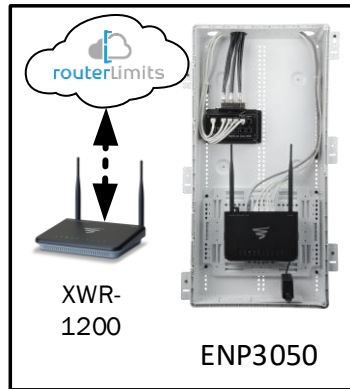

Description	Model #	QTY
Wireless Router 2.4/5GHz AC1200 w/ built-in Wireless Controller	XWR-1200	1
OnQ 30" Plastic Enclosure with Hinged Door	ENP3050	1
OnQ Universal Mounting Plate	AC1040	1

Note; the product icons on the Wireless & Wired Design have links to its own overview page on Luxul's webpage, you'll need internet connection in order for the links to work.

First Floor Plan