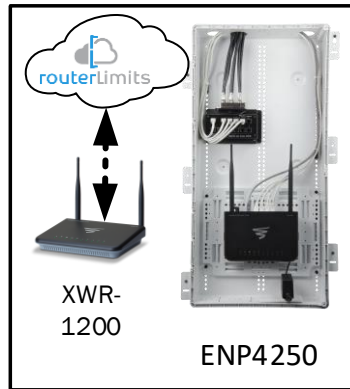

Track Browsing History

View web use and browsing history data right at your fingertips. Now you can see what's happening on your network, even when you're not there.

Description	Model #	QTY
Wireless Router 2.4/5GHz AC1200 w/ built-in Wireless Controller	XWR-1200	1
OnQ 42" Plastic Enclosure with Hinged Door	ENP4250	1
OnQ Universal Mounting Plate	AC1040	1

Note; the product icons on the Wireless & Wired Design have links to its own overview page on Luxul's webpage, you'll need internet connection in order for the links to work.

First Floor Plan –

It will get Wi-Fi coverage from the Wireless Router in the Second Floor Plan