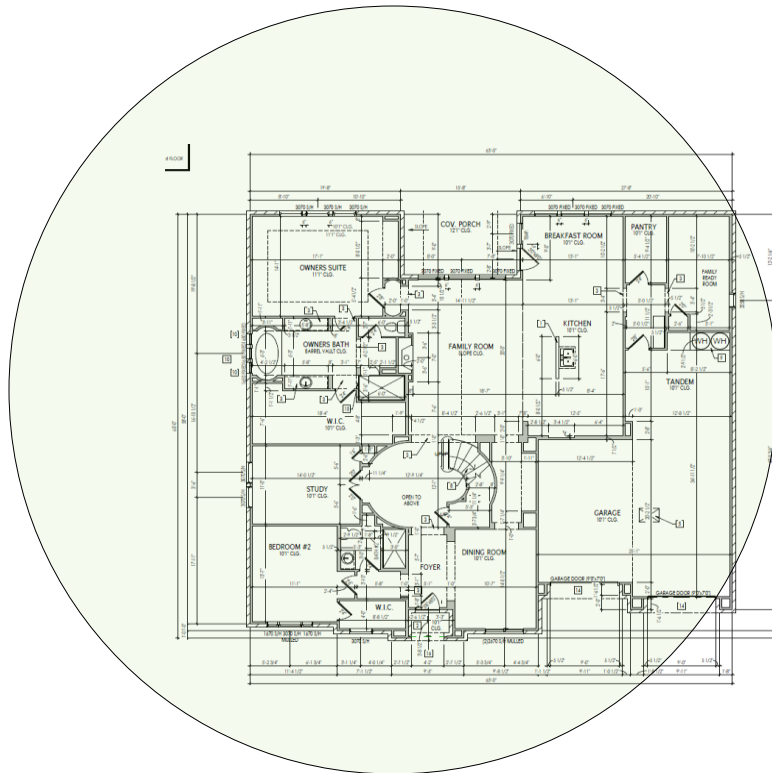

Track Browsing History

View web use and browsing history data right at your fingertips. Now you can see what's happening on your network, even when you're not there.

Description	Model #	QTY
Wireless Router 2.4/5GHz AC1200 w/ built-in Wireless Controller	XWR-1200	1
OnQ 42" Plastic Enclosure with Hinged Door	ENP4250	1
OnQ Universal Mounting Plate	AC1040	1

Second Floor Plan