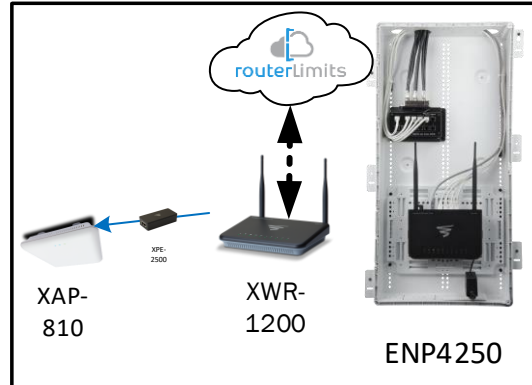

Description	Model #	QTY
Wireless Router 2.4/5GHz AC1200 w/ built-in Wireless Controller	XWR-1200	1
Standard Wireless TX Power AC1200 WAP	XAP-810	1
OnQ 42" Plastic Enclosure with Hinged Door	ENP4250	1
OnQ Universal Mounting Plate	AC1040	1

Note; the product icons on the Wireless & Wired Design have links to its own overview page on Luxul's webpage, you'll need internet connection in order for the links to work.

First Floor Plan