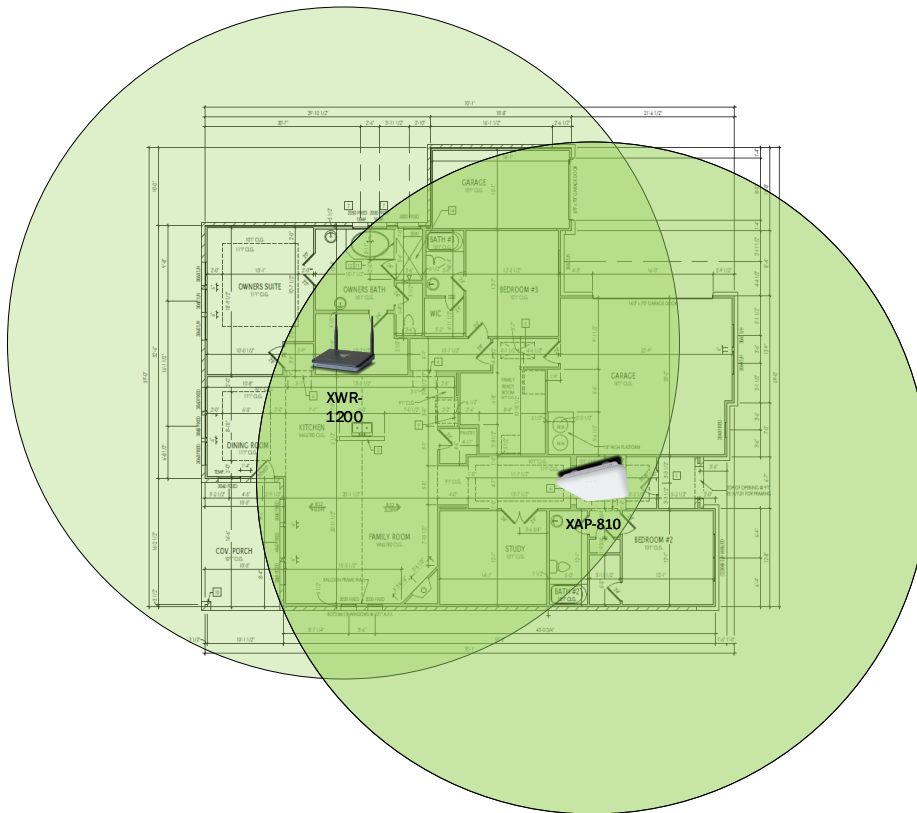

Description	Model #	QTY
Wireless Router 2.4/5GHz AC1200 w/ built-in Wireless Controller	XWR-1200	1
Standard Wireless TX Power AC1200 WAP	XAP-810	1
OnQ 42" Plastic Enclosure with Hinged Door	ENP4250	1
OnQ Universal Mounting Plate	AC1040	1

Note; the product icons on the Wireless & Wired Design have links to its own overview page on Luxul's webpage, you'll need internet connection in order for the links to work.

First Floor Plan