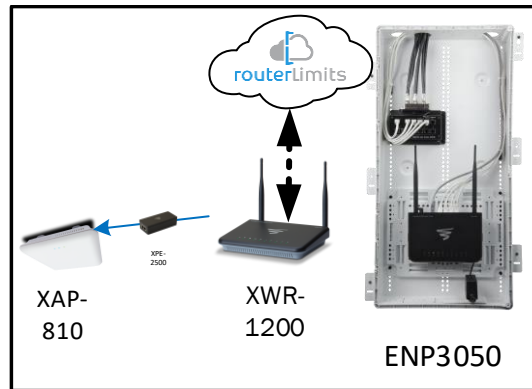

Description	Model #	QTY
Wireless Router 2.4/5GHz AC1200 w/ built-in Wireless Controller	XWR-1200	1
Standard Wireless TX Power AC1200 WAP	XAP-810	1
OnQ 30" Plastic Enclosure with Hinged Door	ENP3050	1
OnQ Universal Mounting Plate	AC1040	1

Note; the product icons on the Wireless & Wired Design have links to its own overview page on Luxul's webpage, you'll need internet connection in order for the links to work.

Basement Floor Plan