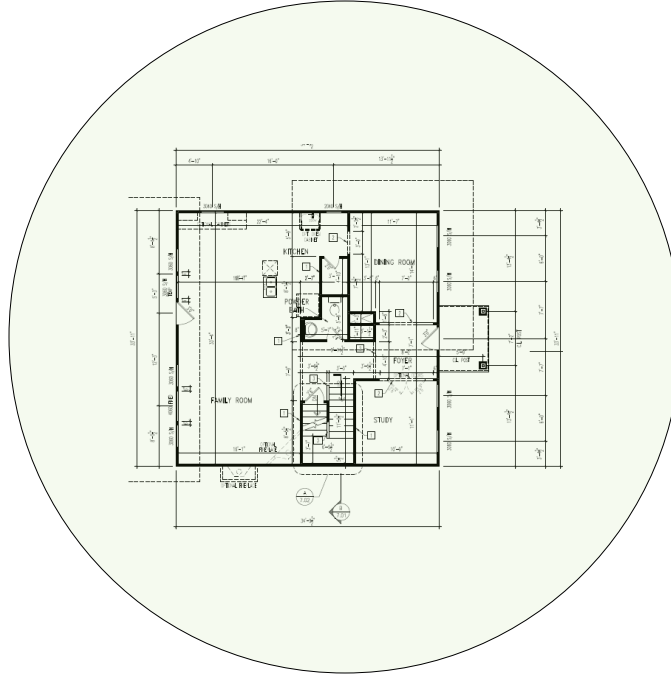

First Floor Plan

It will get Wi-Fi coverage From the Wireless AP in the Second Floor Plan