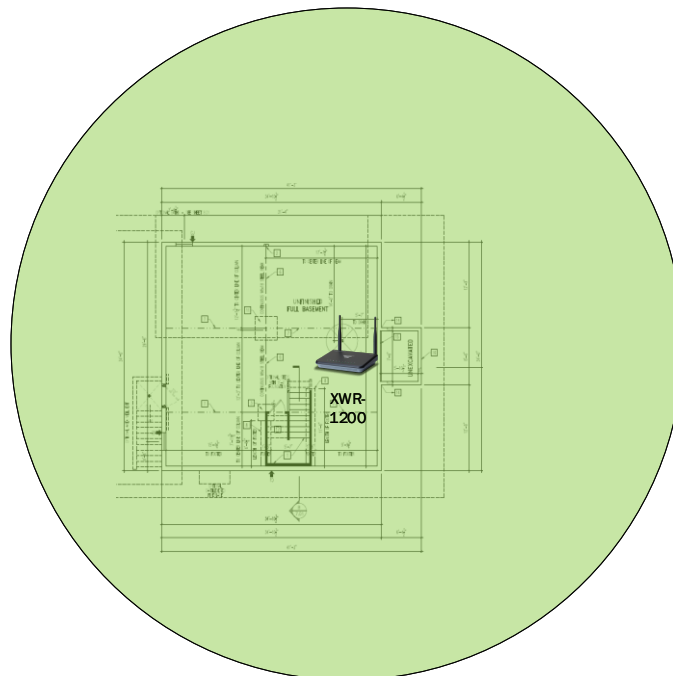

Description	Model #	QTY
Wireless Router 2.4/5GHz AC1200 w/ built-in Wireless Controller	XWR-1200	1
Standard Wireless TX Power AC1200 WAP	XAP-810	1
OnQ 30" Plastic Enclosure with Hinged Door	ENP3050	1
OnQ Universal Mounting Plate	AC1040	1

Note; the product icons on the Wireless & Wired Design have links to its own overview page on Luxul's webpage, you'll need internet connection in order for the links to work.

Basement Floor Plan