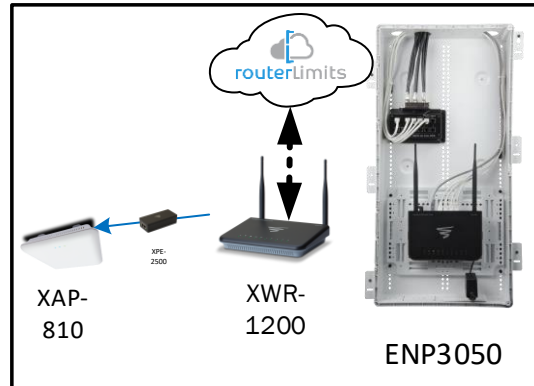

Description	Model #	QTY
Wireless Router 2.4/5GHz AC1200 w/ built-in Wireless Controller	XWR-1200	1
Standard Wireless TX Power AC1200 WAP	XAP-810	1
OnQ 30" Plastic Enclosure with Hinged Door	ENP3050	1
OnQ Universal Mounting Plate	AC1040	1

Note; the product icons on the Wireless & Wired Design have links to its own overview page on Luxul's webpage, you'll need internet connection in order for the links to work.

Main Floor Plan