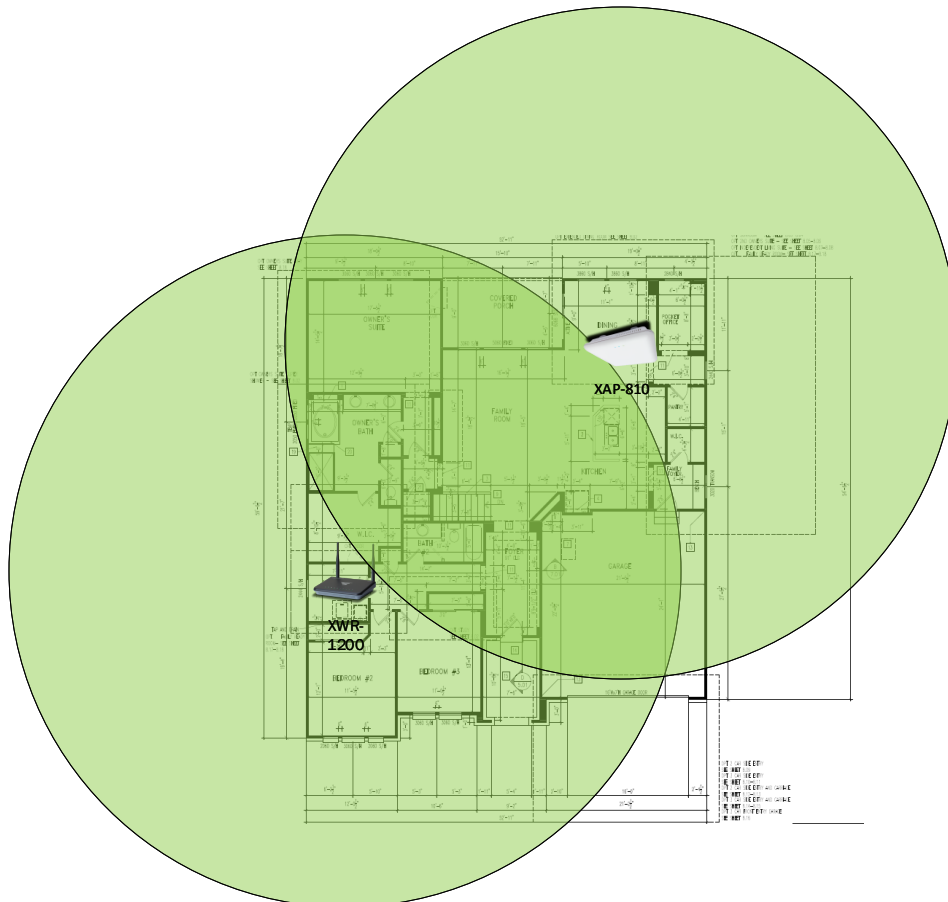

Description	Model #	QTY
Wireless Router 2.4/5GHz AC1200 w/ built-in Wireless Controller	XWR-1200	1
Standard Wireless TX Power AC1200 WAP	XAP-810	1
OnQ 30" Plastic Enclosure with Hinged Door	ENP3050	1
OnQ Universal Mounting Plate	AC1040	1

Note; the product icons on the Wireless & Wired Design have links to its own overview page on Luxul's webpage, you'll need internet connection in order for the links to work.

Main Floor Plan