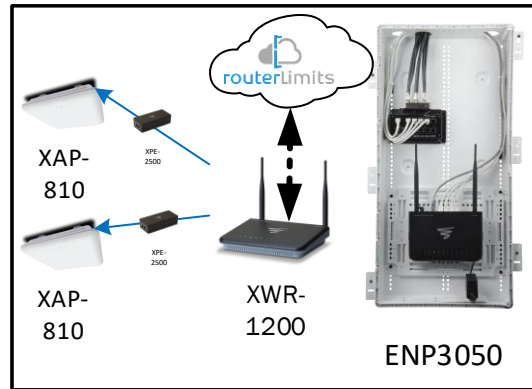

Crestmoore II – Case Number 97713 – V3

Description	Model #	QTY
Wireless Router 2.4/5GHz AC1200 w/ built-in Wireless Controller	XWR-1200	1
Standard Wireless TX Power AC1200 WAP	XAP-810	2
OnQ 30" Plastic Enclosure with Hinged Door	ENP3050	1

Note; the product icons on the Wireless & Wired Design have links to its own overview page on Luxul's webpage, you'll need internet connection in order for the links to work.

First Floor Plan – Will also get coverage from 2nd floor AP