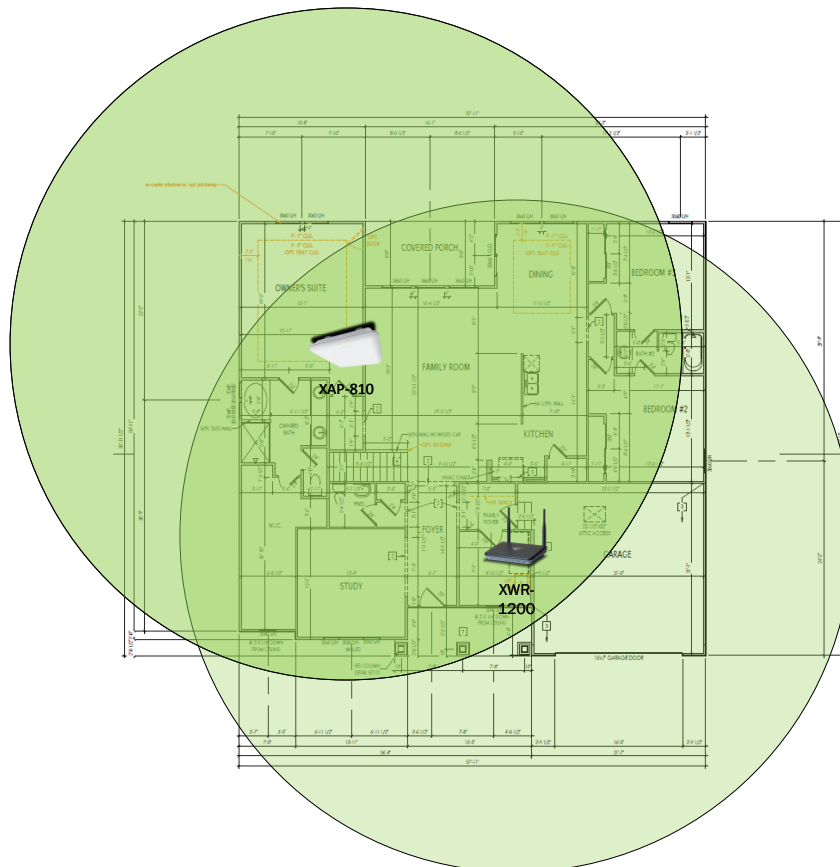

WiFi Assurance Program

Custom Network Design for

Project Name

Prepared By

Description	Model #	QTY
Wireless Router 2.4/5GHz AC1200 w/ built-in Wireless Controller	XWR-1200	1
Standard Wireless TX Power AC1200 WAP	XAP-810	1
OnQ 30" Plastic Enclosure with Hinged Door	ENP3050	1
OnQ Universal Mounting Plate	AC1040	1

Note; the product icons on the Wireless & Wired Design have links to its own overview page on Luxul's webpage, you'll need internet connection in order for the links to work.

First Floor Plan

Second Floor Plan