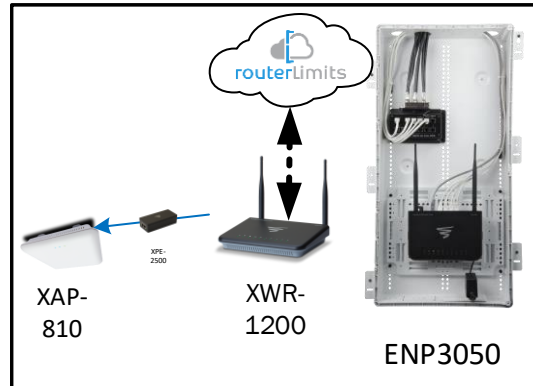

Description	Model #	QTY
Wireless Router 2.4/5GHz AC1200 w/ built-in Wireless Controller	XWR-1200	1
Standard Wireless TX Power AC1200 WAP	XAP-810	1
OnQ 30" Plastic Enclosure with Hinged Door	ENP3050	1
OnQ Universal Mounting Plate	AC1040	1

Note; the product icons on the Wireless & Wired Design have links to its own overview page on Luxul's webpage, you'll need internet connection in order for the links to work.

First Floor Plan