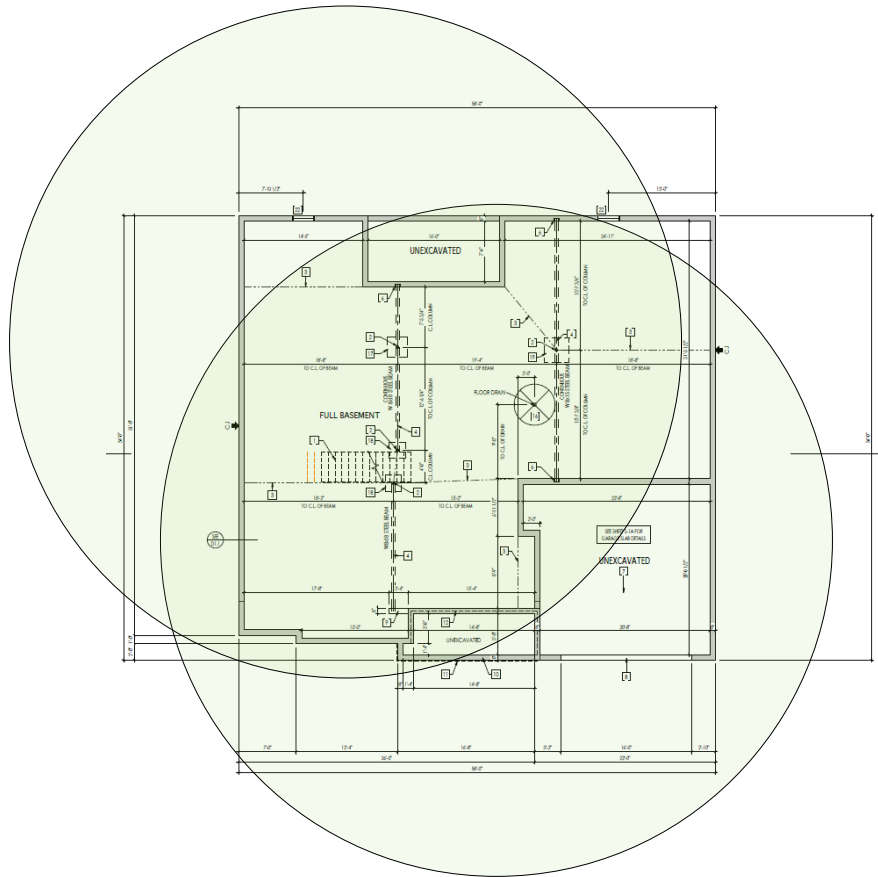

Second Floor Plan

It will get Wi-Fi coverage from the Wireless Router and AP from the First Floor Plan