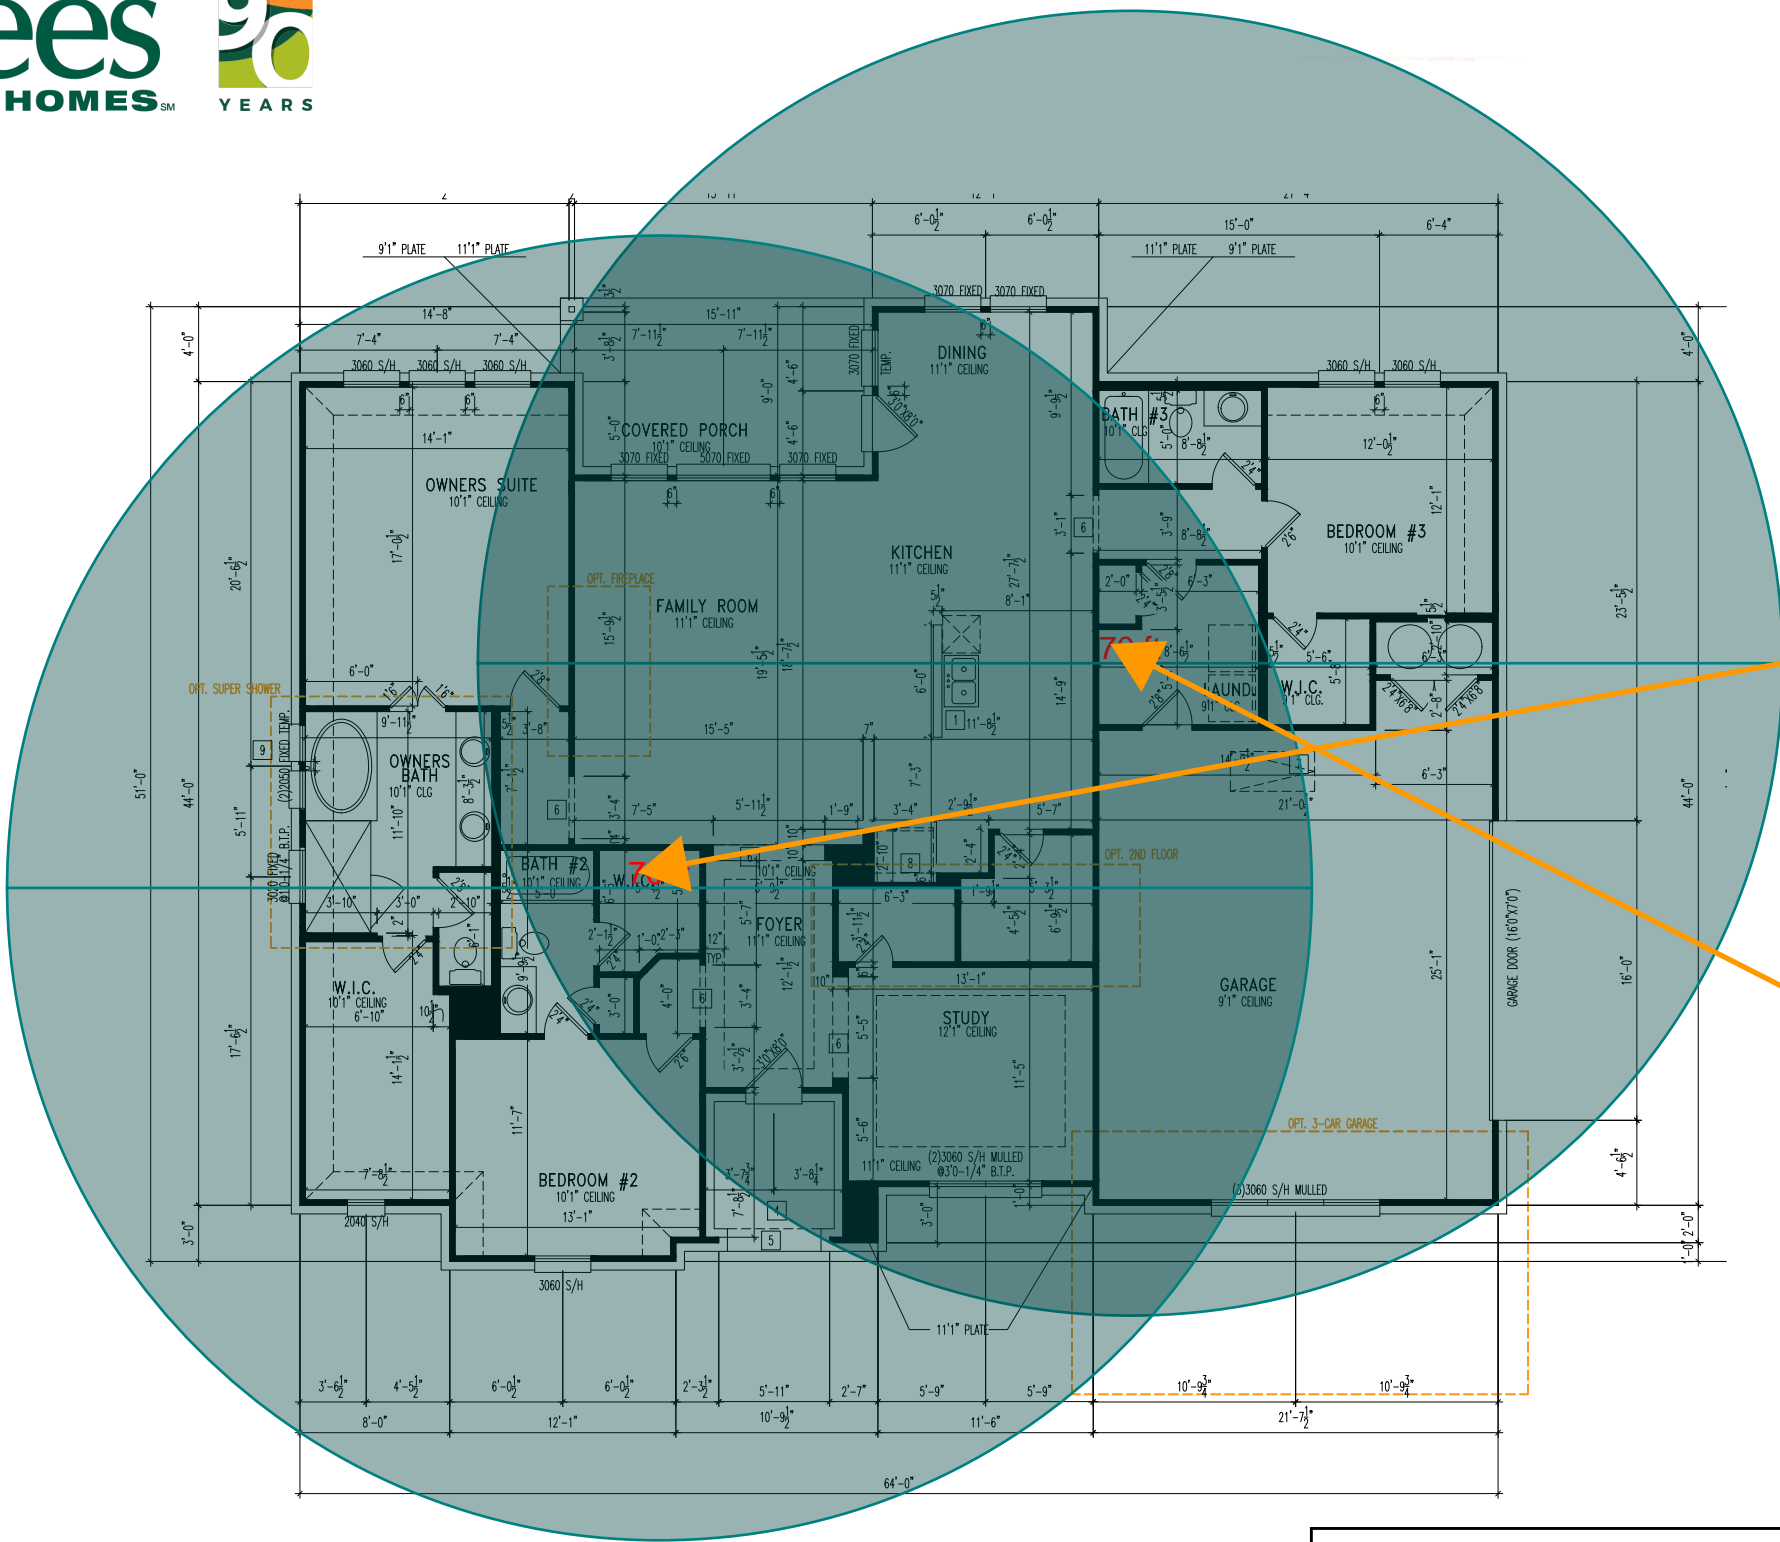

Covered by Access Point on first floor

(AP) XAP-810
AC1200 DB WiFi

(R) XWR-3150
4PORT WiFi

(S) XGS-1008
8PORT Gigabit
Mounting Plate
Structured Wiring

legrand AV		
PROJECT Sophia		
REVISIONS		
NO.	DESCRIPTION	DATE
rev1	Design for bid	11/10/22
CUSTOM INTEGRATOR Drees		
PROJECT # 0003266		
TERRITORY SALES MANGER Kristopher Sherman		
DESIGNED BY Kelly Draney		
A-1		

Description	Quantity
8-Port Gb Desktop Switch	1
High Power AC1200 Dual-Band WAP	1
OnQ 30" Plastic Enclosure with Hinged Door	1
QnQ Universal Mounting Plate	1
Wireless Router 2.4/5GHz AC3100 w/ Built-in Wireless Controller	1