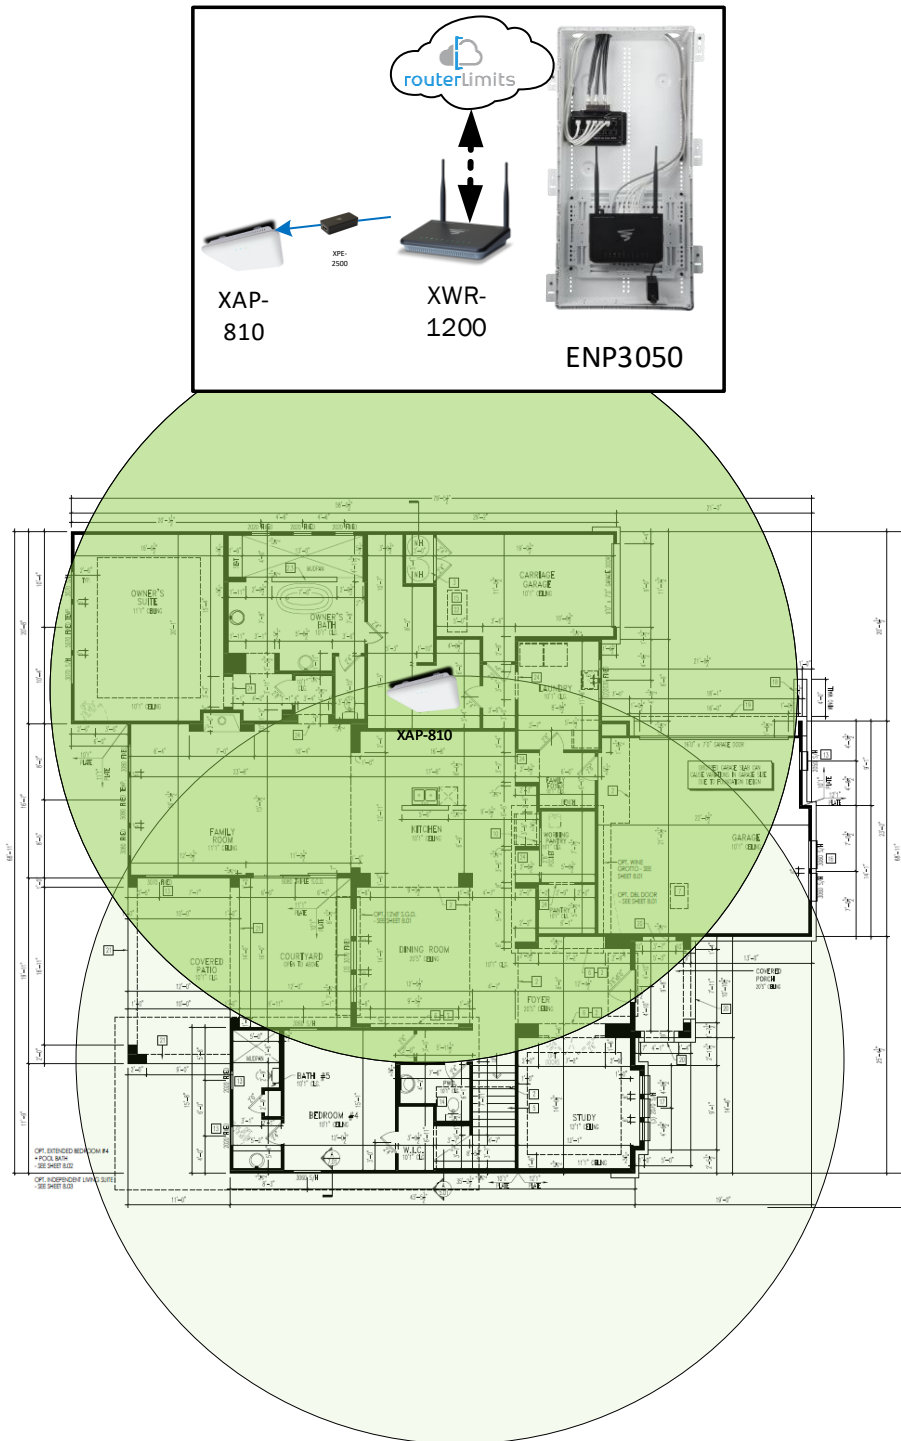

Track Browsing History

View web use and browsing history data right at your fingertips. Now you can see what's happening on your network, even when you're not there.

Lynmar II – Case Number 98516 - V1

| Description | Model # | QTY |
|---|----------|-----|
| Wireless Router 2.4/5GHz AC1200 w/ built-in Wireless Controller | XWR-1200 | 1 |
| Standard Wireless TX Power AC1200 WAP | XAP-810 | 1 |
| OnQ 30" Plastic Enclosure with Hinged Door | ENP3050 | 1 |

Note; the product icons on the Wireless & Wired Design have links to its own overview page on Luxul's webpage, you'll need internet connection in order for the links to work.

First Floor Plan –

It will also get Wi-Fi coverage from the Wireless Router in the Second Floor Plan