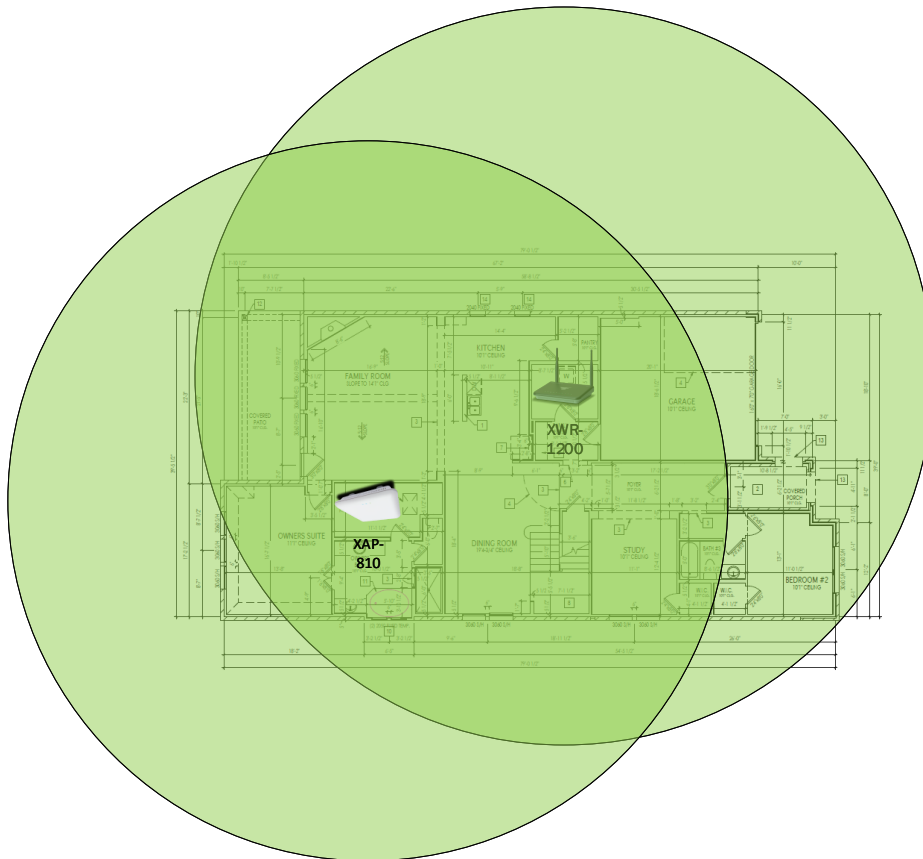

Description	Model #	QTY
Wireless Router 2.4/5GHz AC1200 w/ built-in Wireless Controller	XWR-1200	1
Standard Wireless TX Power AC1200 WAP	XAP-810	1
OnQ 30" Plastic Enclosure with Hinged Door	ENP3050	1

Note; the product icons on the Wireless & Wired Design have links to its own overview page on Luxul's webpage, you'll need internet connection in order for the links to work.

First Floor Plan