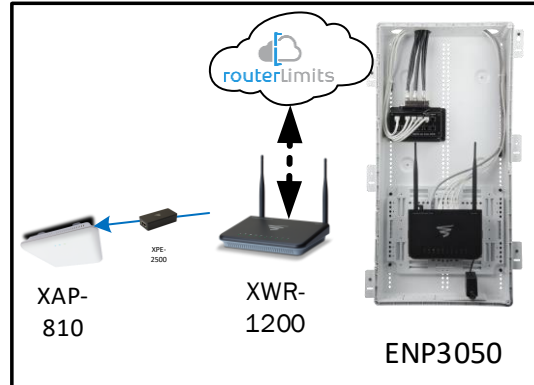

Description	Model #	QTY
Wireless Router 2.4/5GHz AC1200 w/ built-in Wireless Controller	XWR-1200	1
Standard Wireless TX Power AC1200 WAP	XAP-810	1
OnQ 30" Plastic Enclosure with Hinged Door	ENP3050	1

Note; the product icons on the Wireless & Wired Design have links to its own overview page on Luxul's webpage, you'll need internet connection in order for the links to work.

First Floor Plan