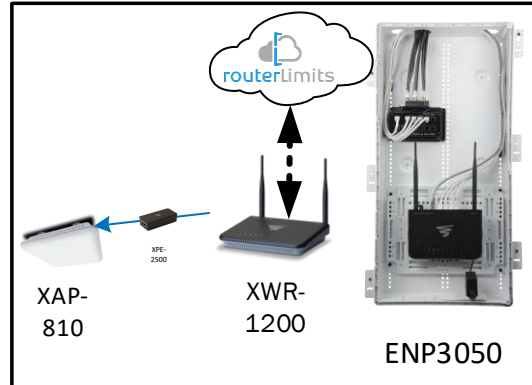

Track Browsing History

View web use and browsing history data right at your fingertips. Now you can see what's happening on your network, even when you're not there.

Description	Model #	QTY
Wireless Router 2.4/5GHz AC1200 w/ built-in Wireless Controller	XWR-1200	1
Standard Wireless TX Power AC1200 WAP	XAP-810	1
OnQ 30" Plastic Enclosure with Hinged Door	ENP3050	1

Note; the product icons on the Wireless & Wired Design have links to its own overview page on Luxul's webpage, you'll need internet connection in order for the links to work.

First Floor Plan –

It will also get Wi-Fi coverage from the Wireless Router in the Second Floor Plan