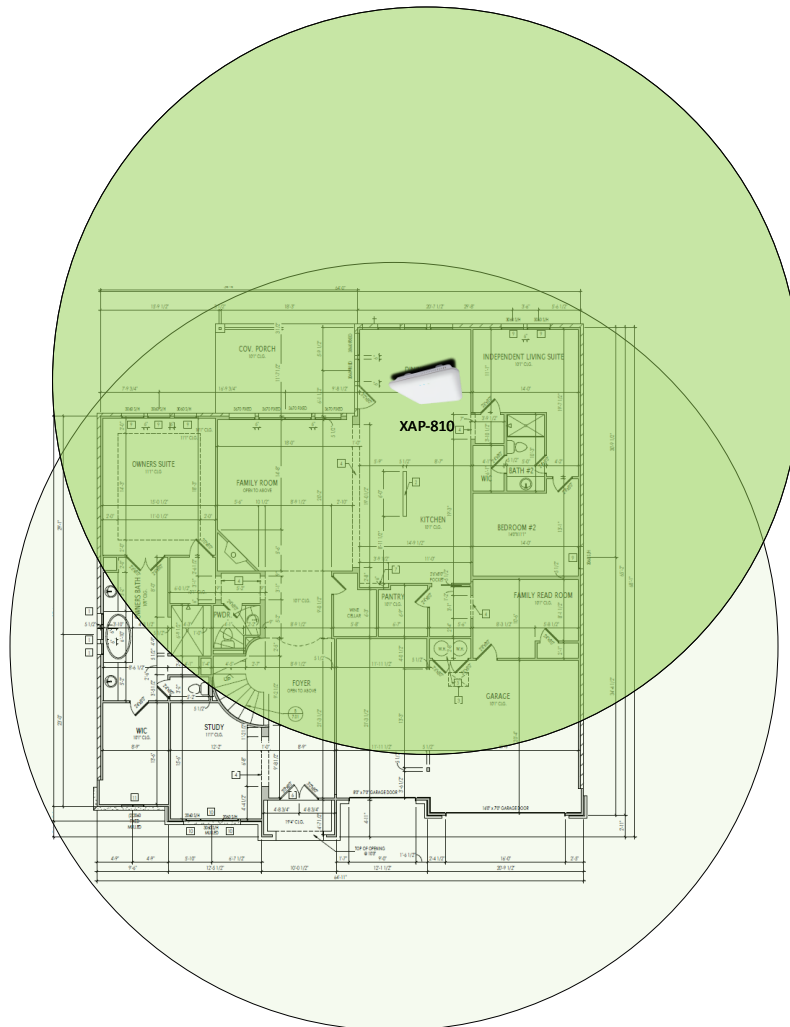

Description	Model #	QTY
Wireless Router 2.4/5GHz AC1200 w/ built-in Wireless Controller	XWR-1200	1
Standard Wireless TX Power AC1200 WAP	XAP-810	1
OnQ 30" Plastic Enclosure with Hinged Door	ENP3050	1

Note; the product icons on the Wireless & Wired Design have links to its own overview page on Luxul's webpage, you'll need internet connection in order for the links to work.

First Floor Plan –

It will also get Wi-Fi coverage from the Wireless Router in the Second Floor Plan