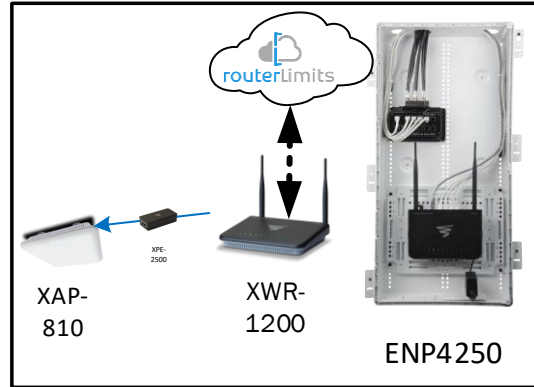

Description	Model #	QTY
Wireless Router 2.4/5GHz AC1200 w/ built-in Wireless Controller	XWR-1200	1
Standard Wireless TX Power AC1200 WAP	XAP-810	1
OnQ 42" Plastic Enclosure with Hinged Door	ENP4250	1
OnQ Universal Mounting Plate	AC1040	1

Note; the product icons on the Wireless & Wired Design have links to its own overview page on Luxul's webpage, you'll need internet connection in order for the links to work.

First Floor Plan