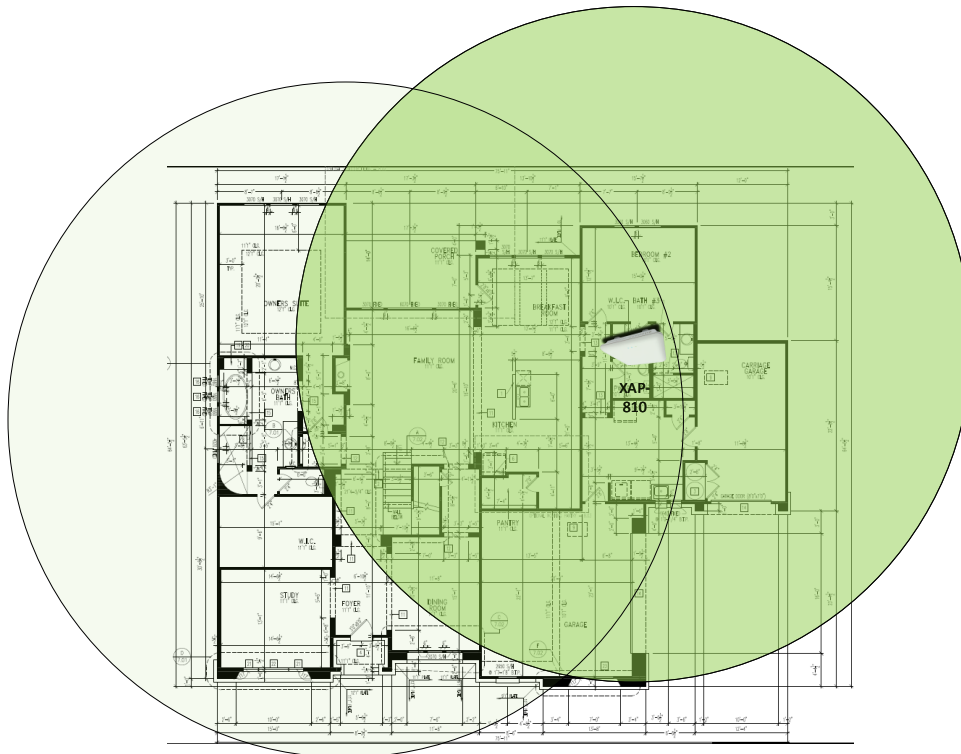

Description	Model #	QTY
Wireless Router 2.4/5GHz AC1200 w/ built-in Wireless Controller	XWR-1200	1
Standard Wireless TX Power AC1200 WAP	XAP-810	1
OnQ 42" Plastic Enclosure with Hinged Door	ENP4250	1
OnQ Universal Mounting Plate	AC1040	1

Note; the product icons on the Wireless & Wired Design have links to its own overview page on Luxul's webpage, you'll need internet connection in order for the links to work.

First Floor Plan