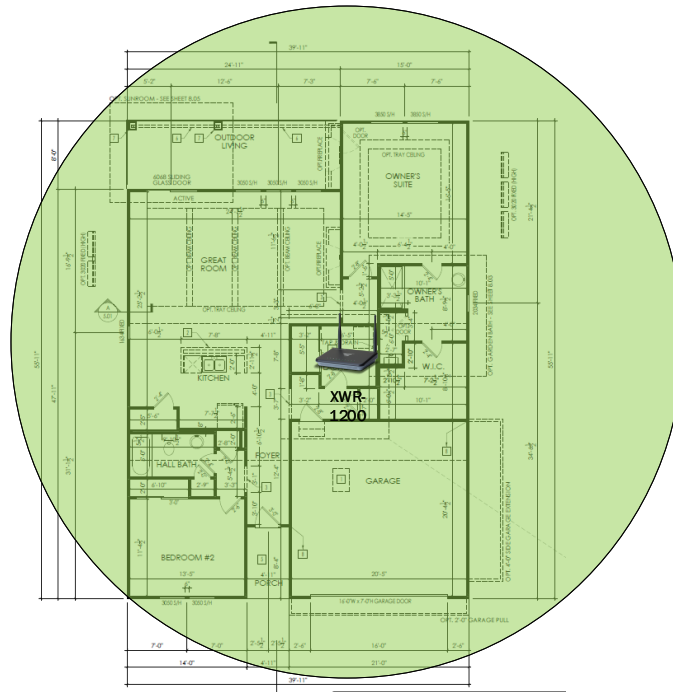

Description	Model #	QTY
Wireless Router 2.4/5GHz AC1200 w/ built-in Wireless Controller	XWR-1200	1
OnQ 30" Plastic Enclosure with Hinged Door	ENP3050	1
OnQ Universal Mounting Plate	AC1040	1

Note; the product icons on the Wireless & Wired Design have links to its own overview page on Luxul's webpage, you'll need internet connection in order for the links to work.

First Floor Plan