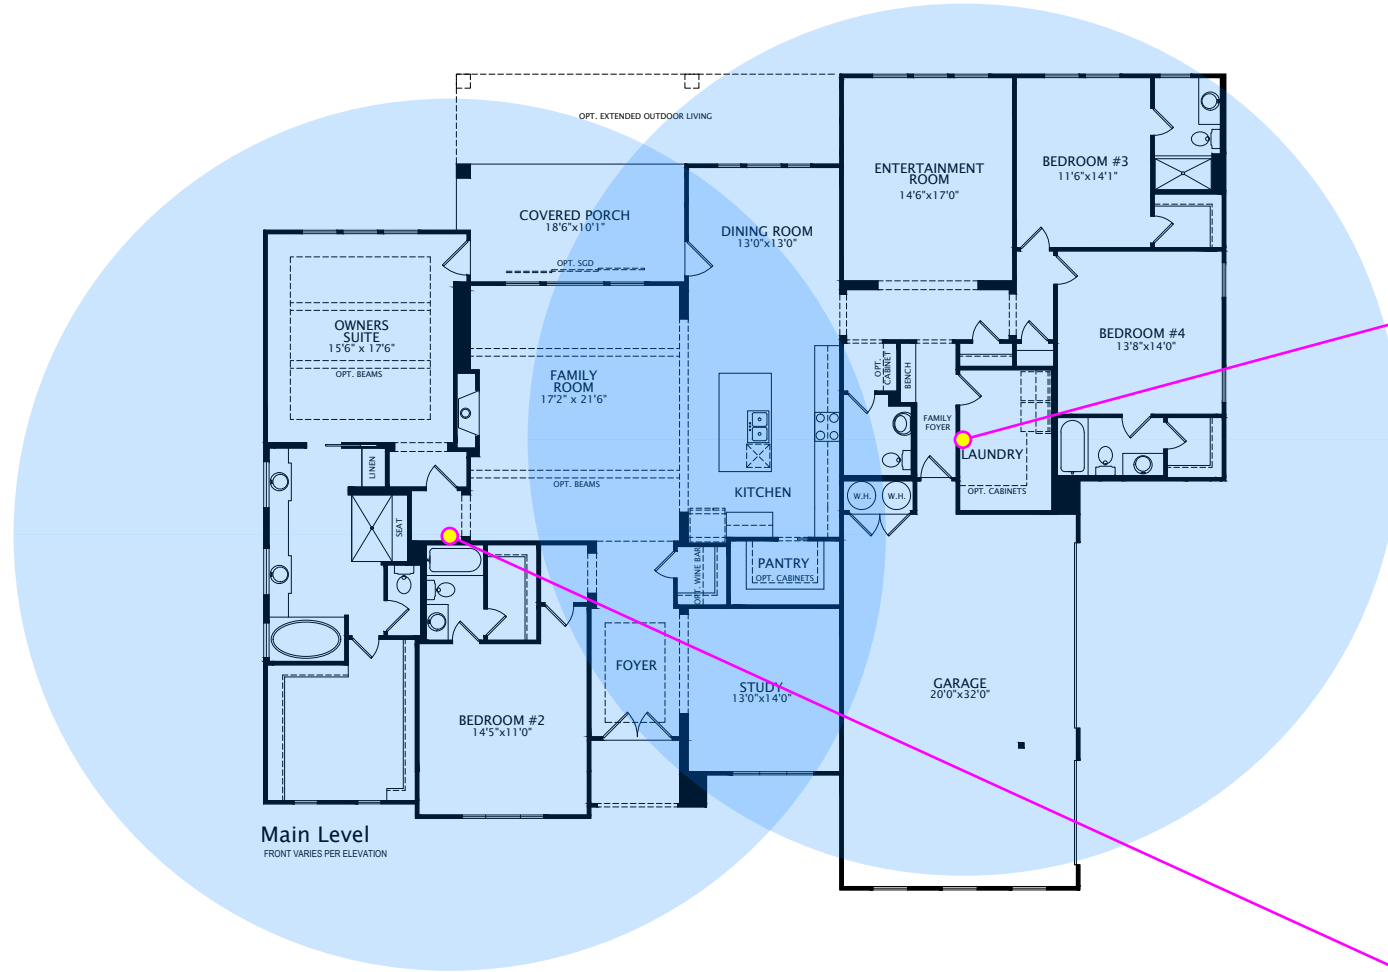

legrand AV		
PROJECT Channing II		
REVISIONS		
NO.	DESCRIPTION	DATE
rev1	Design for bid	2/3/21
CUSTOM INTEGRATOR HomePro		
PROJECT # 0002171		
TERRITORY SALES MANGER Kristopher Sherman		
DESIGNED BY Andres Olvera		
A-1		

Wi-Fi coverage from the Wireless AP in the First Floor Plan

Description	Quantity
8-Port Gb Desktop Switch	1
High Power AC1200 Dual-Band WAP	1
OnQ 30" Plastic Enclosure with Hinged Door	1
QnQ Universal Mounting Plate	1
Wireless Router 2.4/5GHz AC3100 w/ Built-in Wireless Controller	1