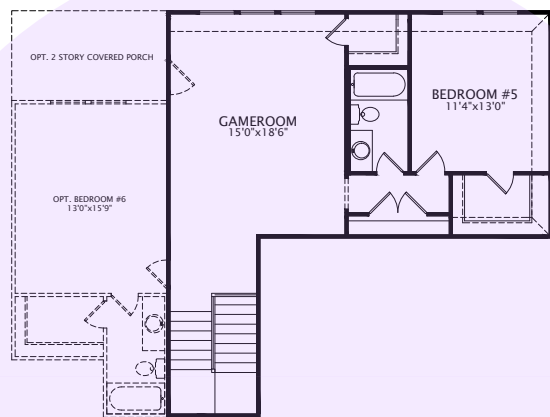

legrand AV		
PROJECT Channing II		
REVISIONS		
NO.	DESCRIPTION	DATE
rev1	Design for bid	2/3/21
CUSTOM INTEGRATOR HomePro		
PROJECT # 0002171		
TERRITORY SALES MANGER Kristopher Sherman		
DESIGNED BY Andres Olvera		
A-1		

Wi-Fi coverage from the Wireless AP in the First Floor Plan

Description	Quantity
8-Port Gb Desktop Switch	1
High Power AC1200 Dual-Band WAP	1
OnQ 30" Plastic Enclosure with Hinged Door	1
QnQ Universal Mounting Plate	1
Wireless Router 2.4/5GHz AC3100 w/ Built-in Wireless Controller	1