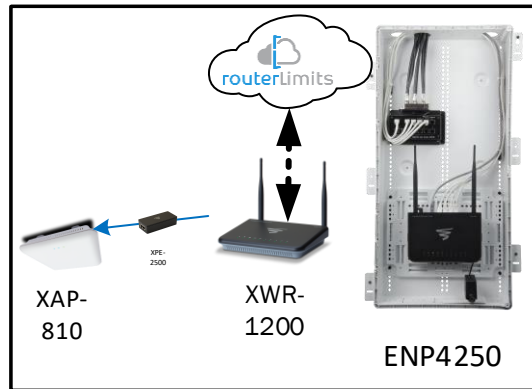

Description	Model #	QTY
Wireless Router 2.4/5GHz AC1200 w/ built-in Wireless Controller	XWR-1200	1
Standard Wireless TX Power AC1200 WAP	XAP-810	1
OnQ 42" Plastic Enclosure with Hinged Door	ENP4250	1

Note; the product icons on the Wireless & Wired Design have links to its own overview page on Luxul's webpage, you'll need internet connection in order for the links to work.

First Floor Plan