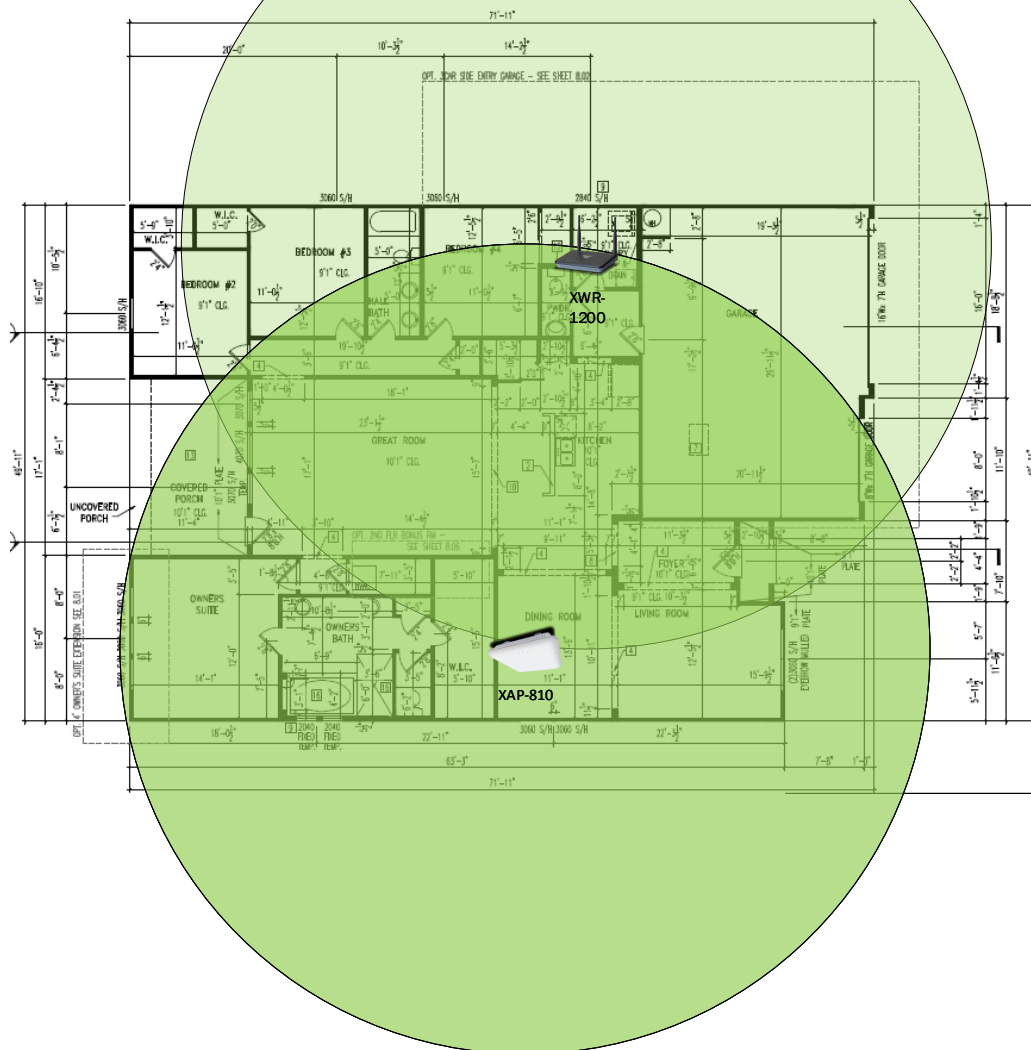

Description	Model #	QTY
Wireless Router 2.4/5GHz AC1200 w/ built-in Wireless Controller	XWR-1200	1
Standard Wireless TX Power AC1200 WAP	XAP-810	1
OnQ 42" Plastic Enclosure with Hinged Door	ENP4250	1

Note; the product icons on the Wireless & Wired Design have links to its own overview page on Luxul's webpage, you'll need internet connection in order for the links to work.

First Floor Plan