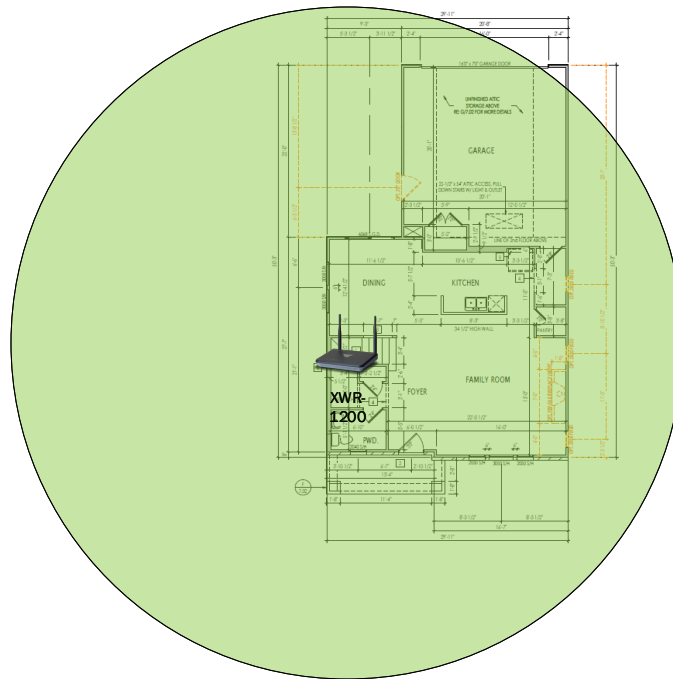

Description	Model #	QTY
Wireless Router 2.4/5GHz AC1200 w/ built-in Wireless Controller	XWR-1200	1
OnQ 30" Plastic Enclosure with Hinged Door	ENP3050	1
OnQ Universal Mounting Plate	AC1040	1

Note; the product icons on the Wireless & Wired Design have links to its own overview page on Luxul's webpage, you'll need internet connection in order for the links to work.

First Floor Plan