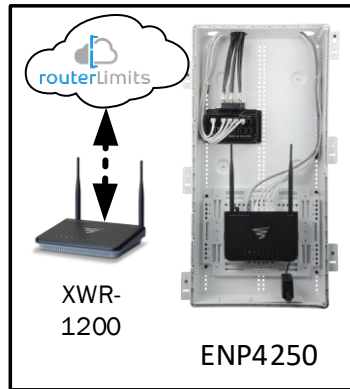

Description	Model #	QTY
Wireless Router 2.4/5GHz AC1200 w/ built-in Wireless Controller	XWR-1200	1
OnQ 42" Plastic Enclosure with Hinged Door	ENP4250	1
OnQ Universal Mounting Plate	AC1040	1

Note; the product icons on the Wireless & Wired Design have links to its own overview page on Luxul's webpage, you'll need internet connection in order for the links to work.

First Floor Plan