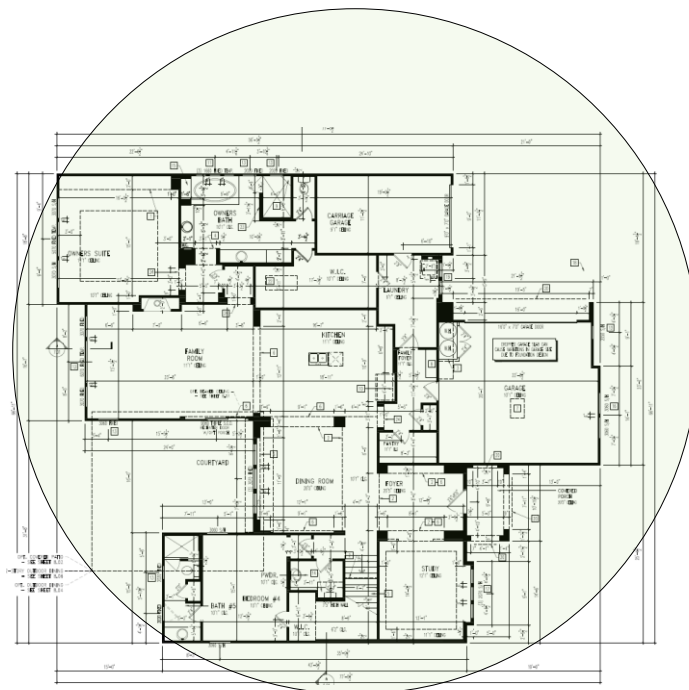

Description	Model #	QTY
Wireless Router 2.4/5GHz AC1200 w/ built-in Wireless Controller	XWR-1200	1
OnQ 42" Plastic Enclosure with Hinged Door	ENP4250	1
OnQ Universal Mounting Plate	AC1040	1

Note; the product icons on the Wireless & Wired Design have links to its own overview page on Luxul's webpage, you'll need internet connection in order for the links to work.

First Floor Plan