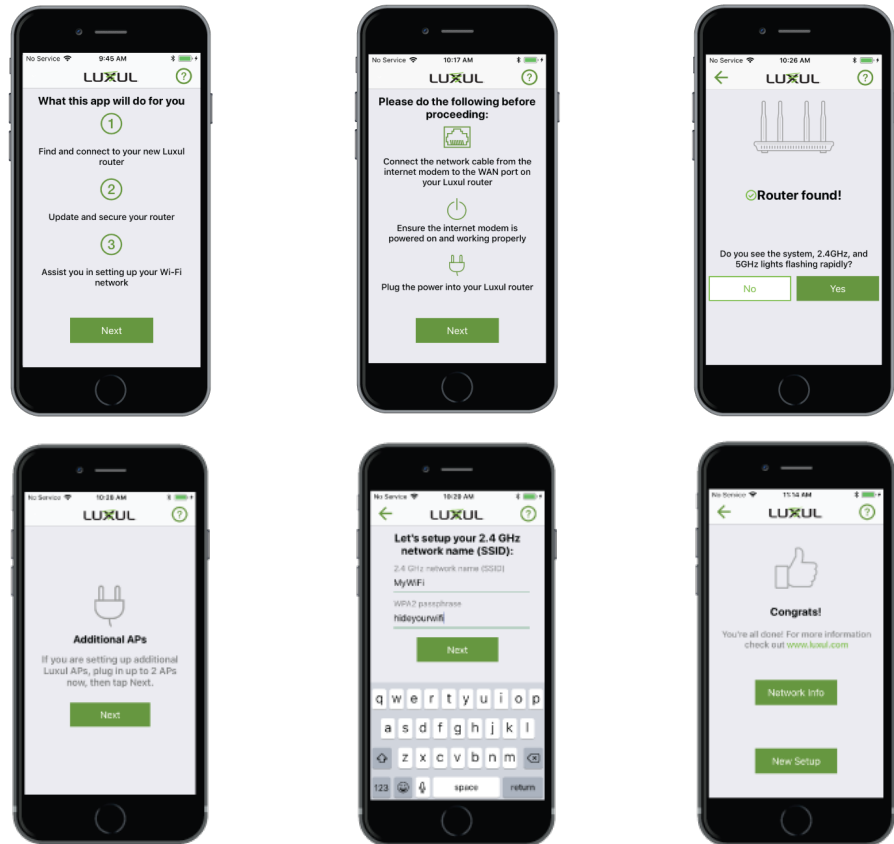

Luxul Easy Setup App

Quickly and easily setup a basic Luxul network, all from the ease of your phone

WHAT THIS PRODUCT DOES:

The Easy Setup App for iPhone and Android mobile devices allows dealers to quickly and easily install a Luxul wireless router while also ensuring the essential settings are properly configured, resulting in a more secure and effective network for end customers. The app allows you to discover the wireless router, update to the latest firmware, set the administrator password, set the wireless SSID and passphrase for both the 2.4GHz and 5GHz networks, and add up to 2 additional access points to the router's embedded controller.

FEATURES:

- ▶ Install a Luxul wireless router and up to 2 wireless access points
- ▶ Ensure properly configured network
- ▶ Use from mobile phone
- ▶ Free download

REQUIREMENTS

Minimum System Requirements

	Android	iOS
Minimum Mobile OS Requirement	Android 6.0 (Marshmallow) or newer	iOS 11 or newer
Phone	Most Android phones running 6.0 or newer	iPhone 5s or newer

Compatible Luxul Products

	Epic 3	XWR-1200
Type	Wireless router	Wireless router
Minimum Router Firmware Requirement	6.3.0 or newer	6.3.0 or newer