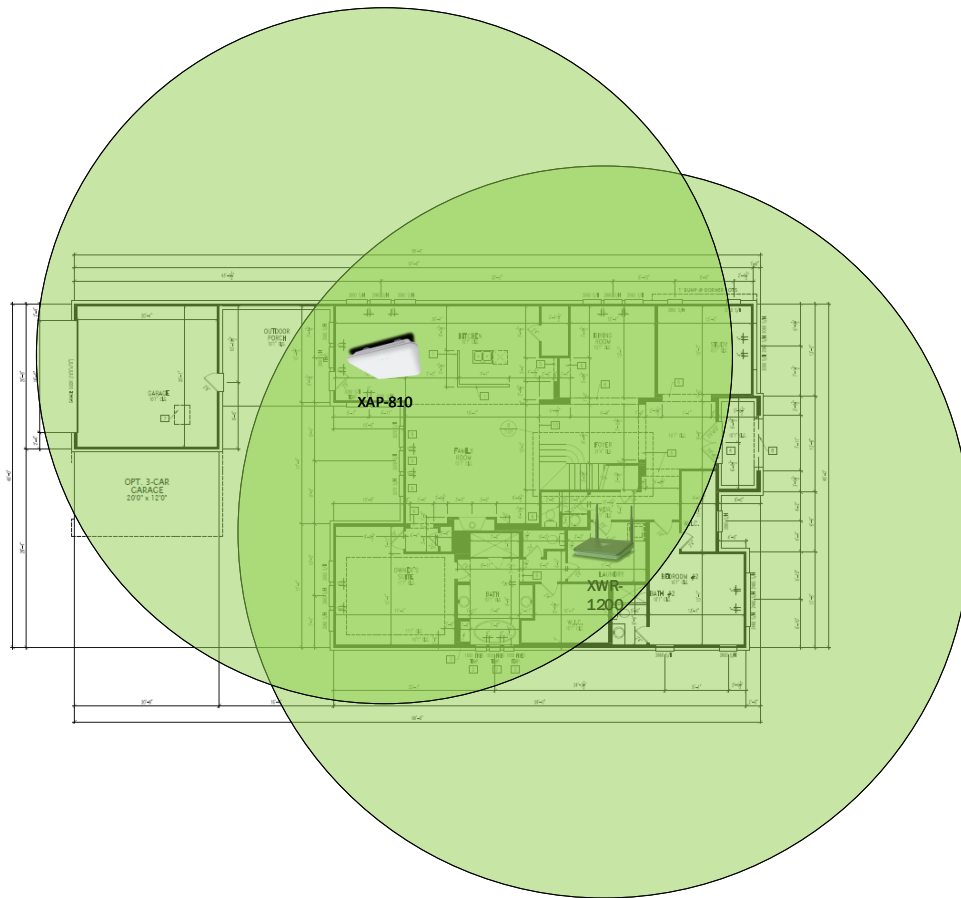

Description	Model #	QTY
Wireless Router 2.4/5GHz AC1200 w/ built-in Wireless Controller	XWR-1200	1
Standard Wireless TX Power AC1200 WAP	XAP-810	1
OnQ 30" Plastic Enclosure with Hinged Door	ENP3050	1

Note; the product icons on the Wireless & Wired Design have links to its own overview page on Luxul's webpage, you'll need internet connection in order for the links to work.

First Floor Plan