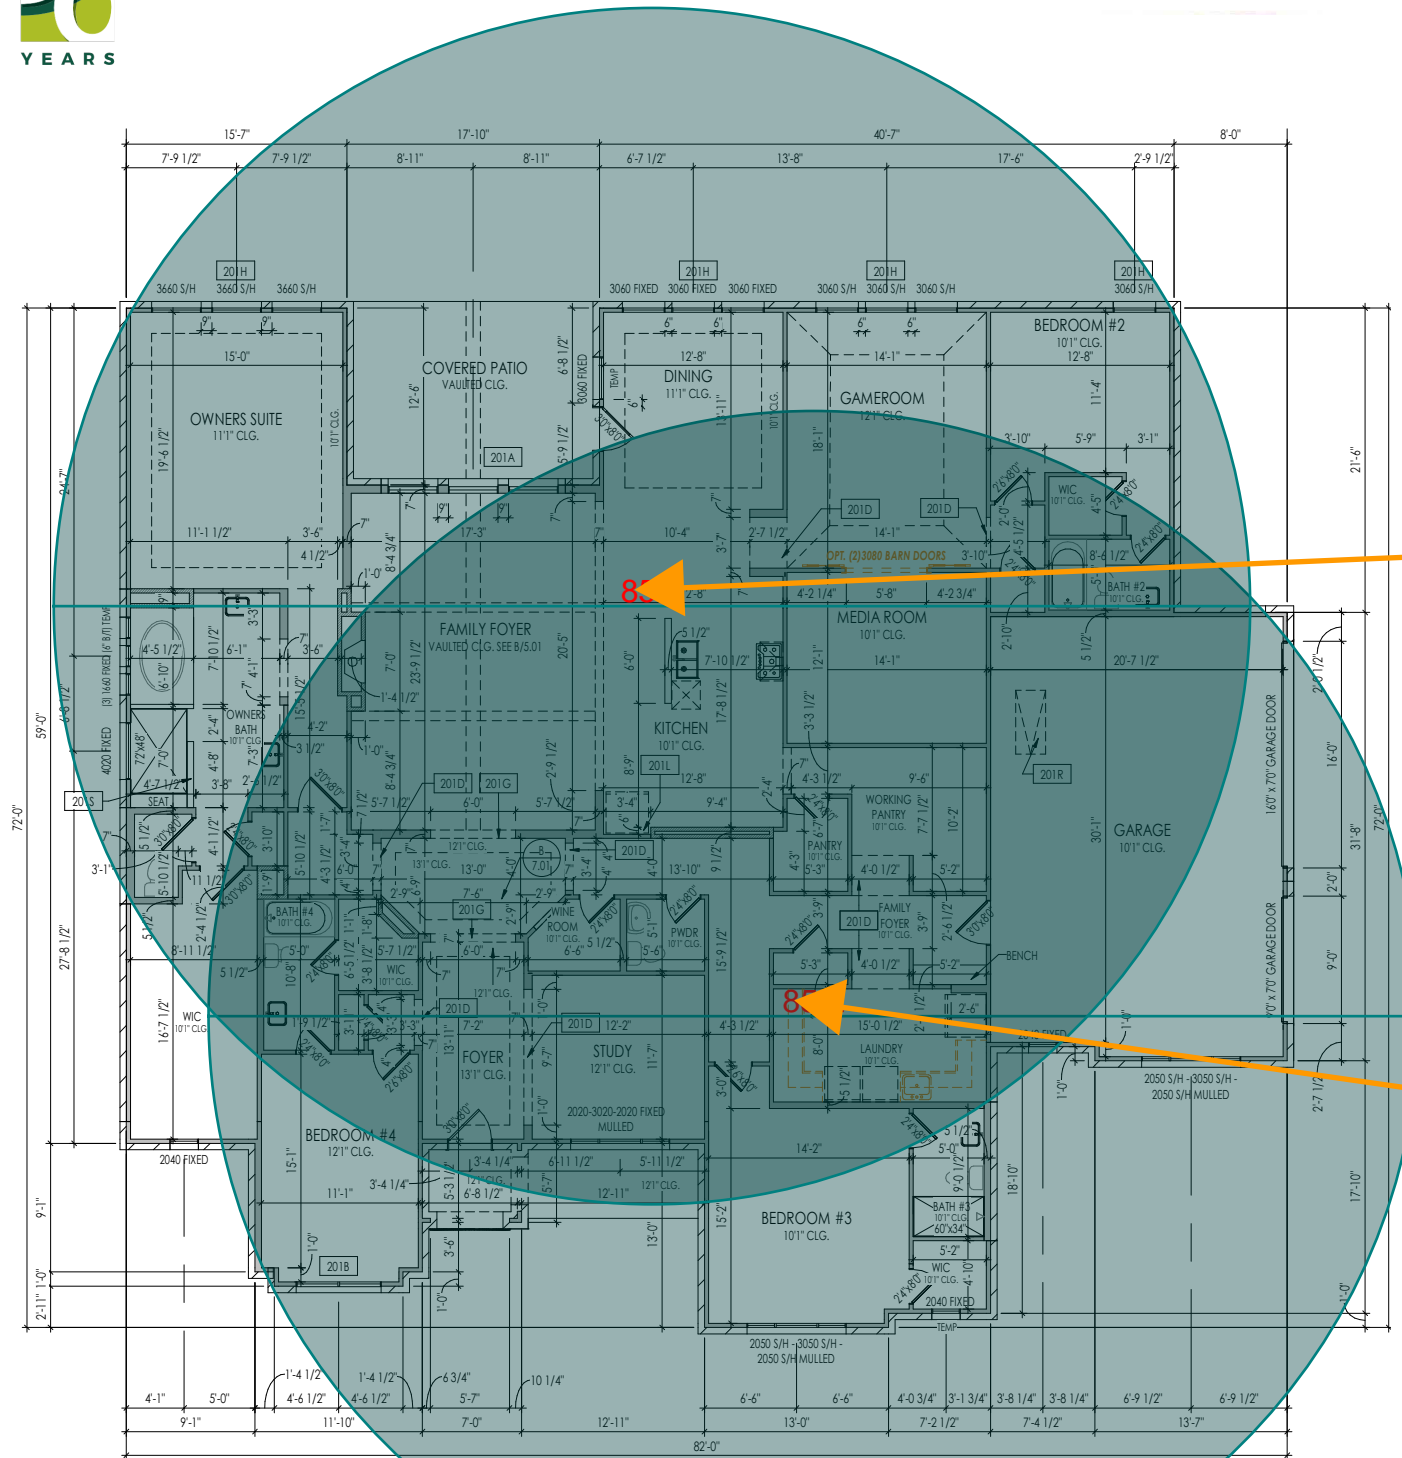

REVISIONS		
NO.	DESCRIPTION	DATE
rev1	Design for bid	11/8/22

CUSTOM INTEGRATOR  
Drees

PROJECT #  
0003265

TERRITORY SALES MANGER  
Kristopher Sherman

DESIGNED BY  
Kelly Draney

**A-1**

**(AP)** XAP-810  
AC1200 DB WiFi

**(R)** XWR-3150  
4PORT WiFi

**(S)** XGS-1008  
8PORT Gigabit

Mounting Plate  
Structured Wiring

Description	Quantity
8-Port Gb Desktop Switch	1
High Power AC1200 Dual-Band WAP	1
OnQ 30" Plastic Enclosure with Hinged Door	1
QnQ Universal Mounting Plate	1
Wireless Router 2.4/5GHz AC3100 w/ Built-in Wireless Controller	1