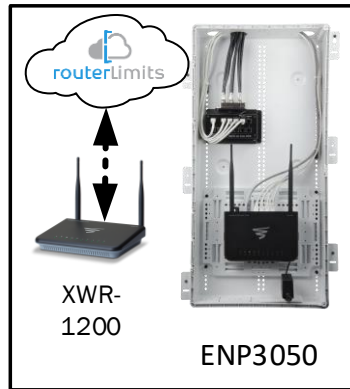

Solitude – Case Number 106559 - V1

Description	Model #	QTY
Wireless Router 2.4/5GHz AC1200 w/ built-in Wireless Controller	XWR-1200	1
OnQ 30" Plastic Enclosure with Hinged Door	ENP3050	1
OnQ Universal Mounting Plate	AC1040	1

Note; the product icons on the Wireless & Wired Design have links to its own overview page on Luxul's webpage, you'll need internet connection in order for the links to work.

First Floor Plan