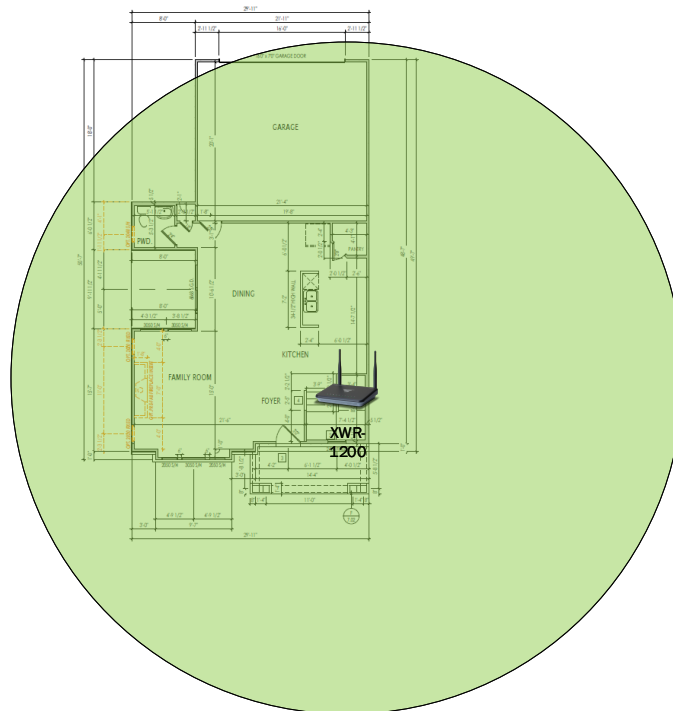

Track Browsing History

View web use and browsing history data right at your fingertips. Now you can see what's happening on your network, even when you're not there.

Solitude – Case Number 106559 - V1

Description	Model #	QTY
Wireless Router 2.4/5GHz AC1200 w/ built-in Wireless Controller	XWR-1200	1
OnQ 30" Plastic Enclosure with Hinged Door	ENP3050	1
OnQ Universal Mounting Plate	AC1040	1

Note; the product icons on the Wireless & Wired Design have links to its own overview page on Luxul's webpage, you'll need internet connection in order for the links to work.

First Floor Plan

Second Floor Plan It will get Wi-Fi coverage from the Wireless Router in the First Floor Plan