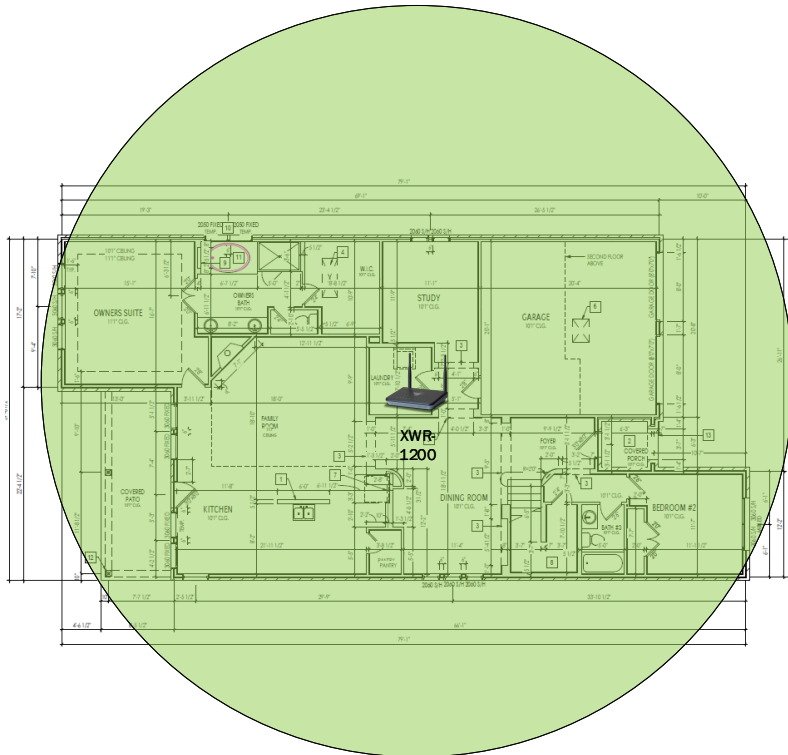

Description	Model #	QTY
Wireless Router 2.4/5GHz AC1200 w/ built-in Wireless Controller	XWR-1200	1
OnQ 30" Plastic Enclosure with Hinged Door	ENP3050	1

Note; the product icons on the Wireless & Wired Design have links to its own overview page on Luxul's webpage, you'll need internet connection in order for the links to work.

First Floor Plan