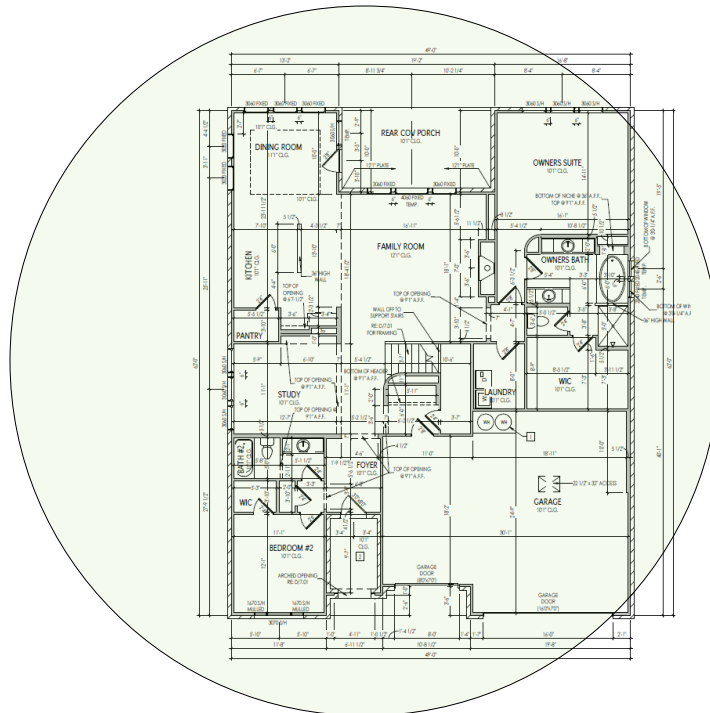

Track Browsing History

View web use and browsing history data right at your fingertips. Now you can see what's happening on your network, even when you're not there.

Marshall – Case Number 98525 – V2

Description	Model #	QTY
Wireless Router 2.4/5GHz AC1200 w/ built-in Wireless Controller	XWR-1200	1
OnQ 30" Plastic Enclosure with Hinged Door	ENP3050	1

Second Floor Plan