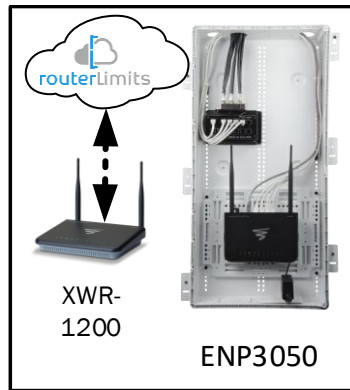

Track Browsing History

View web use and browsing history data right at your fingertips. Now you can see what's happening on your network, even when you're not there.

Marshall – Case Number 98525 – V2

Description	Model #	QTY
Wireless Router 2.4/5GHz AC1200 w/ built-in Wireless Controller	XWR-1200	1
OnQ 30" Plastic Enclosure with Hinged Door	ENP3050	1

Note; the product icons on the Wireless & Wired Design have links to its own overview page on Luxul's webpage, you'll need internet connection in order for the links to work.

First Floor Plan – Will get coverage from 2nd floor AP