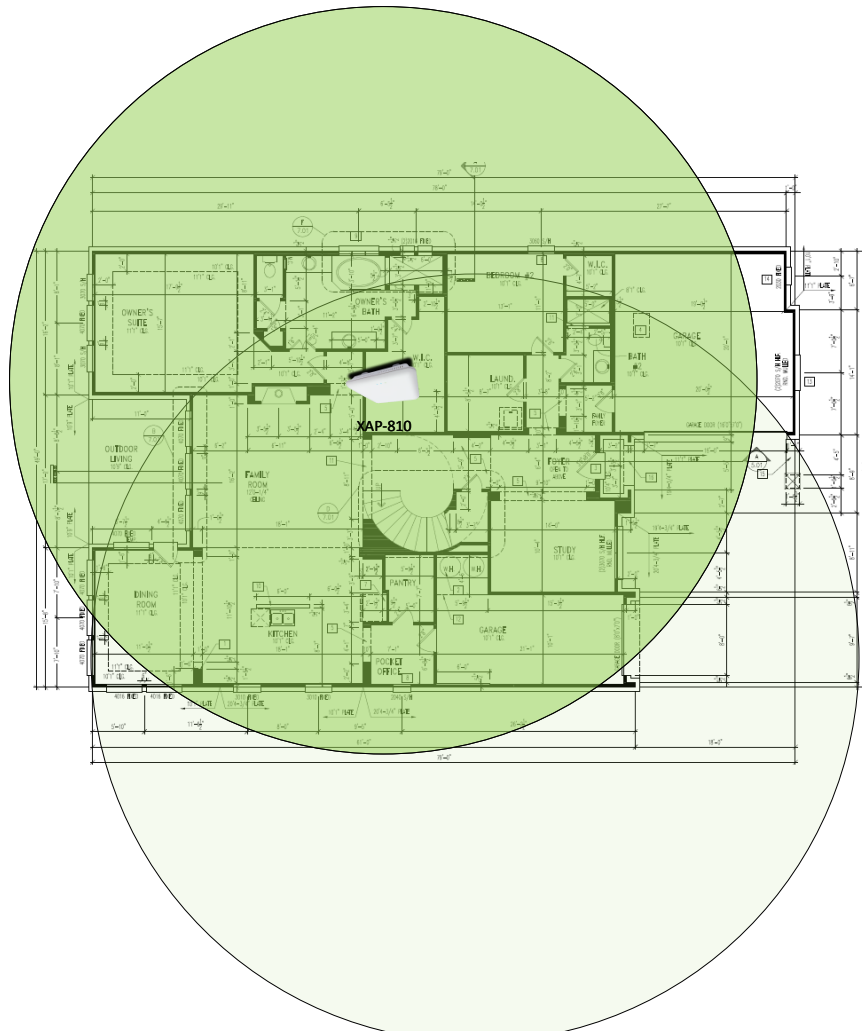

Description	Model #	QTY
Wireless Router 2.4/5GHz AC1200 w/ built-in Wireless Controller	XWR-1200	1
Standard Wireless TX Power AC1200 WAP	XAP-810	1
OnQ 30" Plastic Enclosure with Hinged Door	ENP3050	1

Note; the product icons on the Wireless & Wired Design have links to its own overview page on Luxul's webpage, you'll need internet connection in order for the links to work.

First Floor Plan –

It will also get Wi-Fi coverage from the Wireless Router in the Second Floor Plan