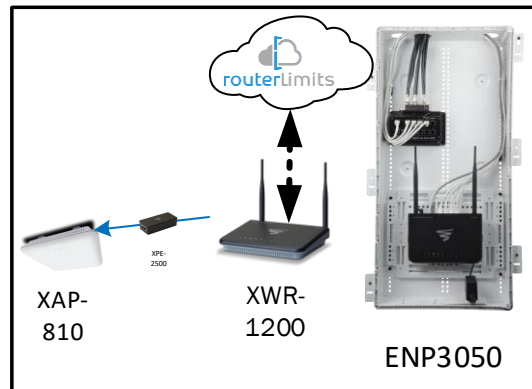

Track Browsing History

View web use and browsing history data right at your fingertips. Now you can see what's happening on your network, even when you're not there.

Description	Model #	QTY
Wireless Router 2.4/5GHz AC1200 w/ built-in Wireless Controller	XWR-1200	1
Standard Wireless TX Power AC1200 WAP	XAP-810	1
OnQ 30" Plastic Enclosure with Hinged Door	ENP3050	1

Note; the product icons on the Wireless & Wired Design have links to its own overview page on Luxul's webpage, you'll need internet connection in order for the links to work.

First Floor Plan –

It will also get Wi-Fi coverage from the Wireless Router in the Second Floor Plan