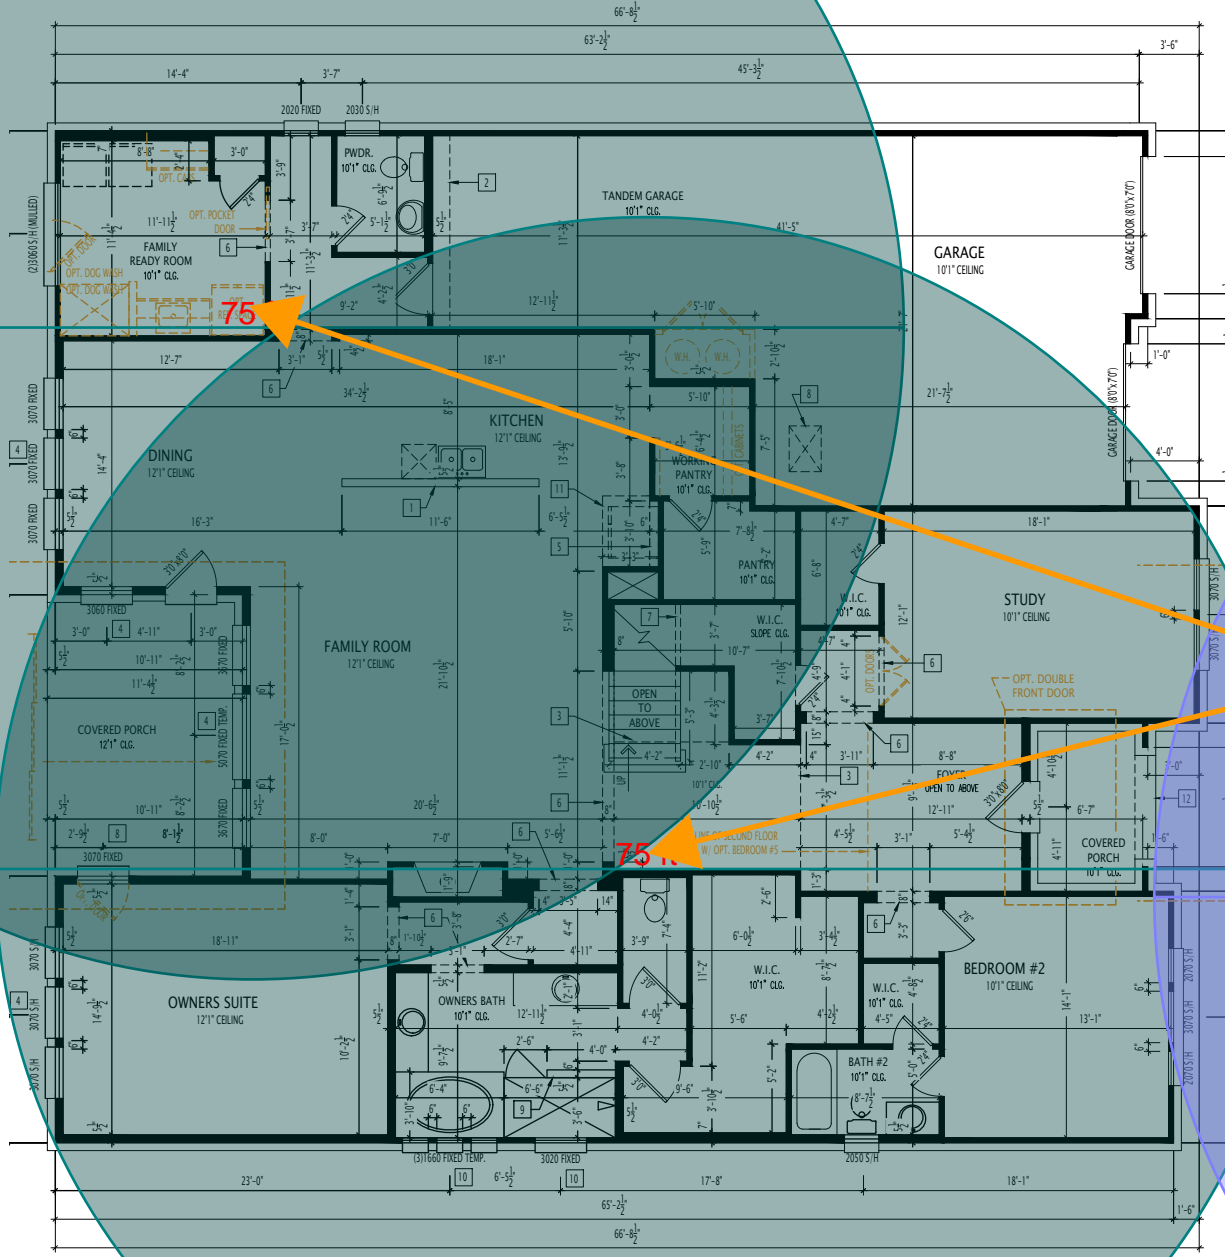

REVISIONS		
NO.	DESCRIPTION	DATE
rev1	Design for bid	11/8/22

CUSTOM INTEGRATOR
Drees

PROJECT #
0003265

TERRITORY SALES MANGER
Kristopher Sherman

DESIGNED BY
Kelly Draney

A-1

WiFi
GUARANTEE

(AP) XAP-810
AC1200 DB WiFi

(R) XWR-3150
4PORT WiFi

(S) XGS-1008
8PORT Gigabit
Mounting Plate
Structured Wiring

Description	Quantity
8-Port Gb Desktop Switch	1
High Power AC1200 Dual-Band WAP	1
OnQ 30" Plastic Enclosure with Hinged Door	1
QnQ Universal Mounting Plate	1
Wireless Router 2.4/5GHz AC3100 w/ Built-in Wireless Controller	1