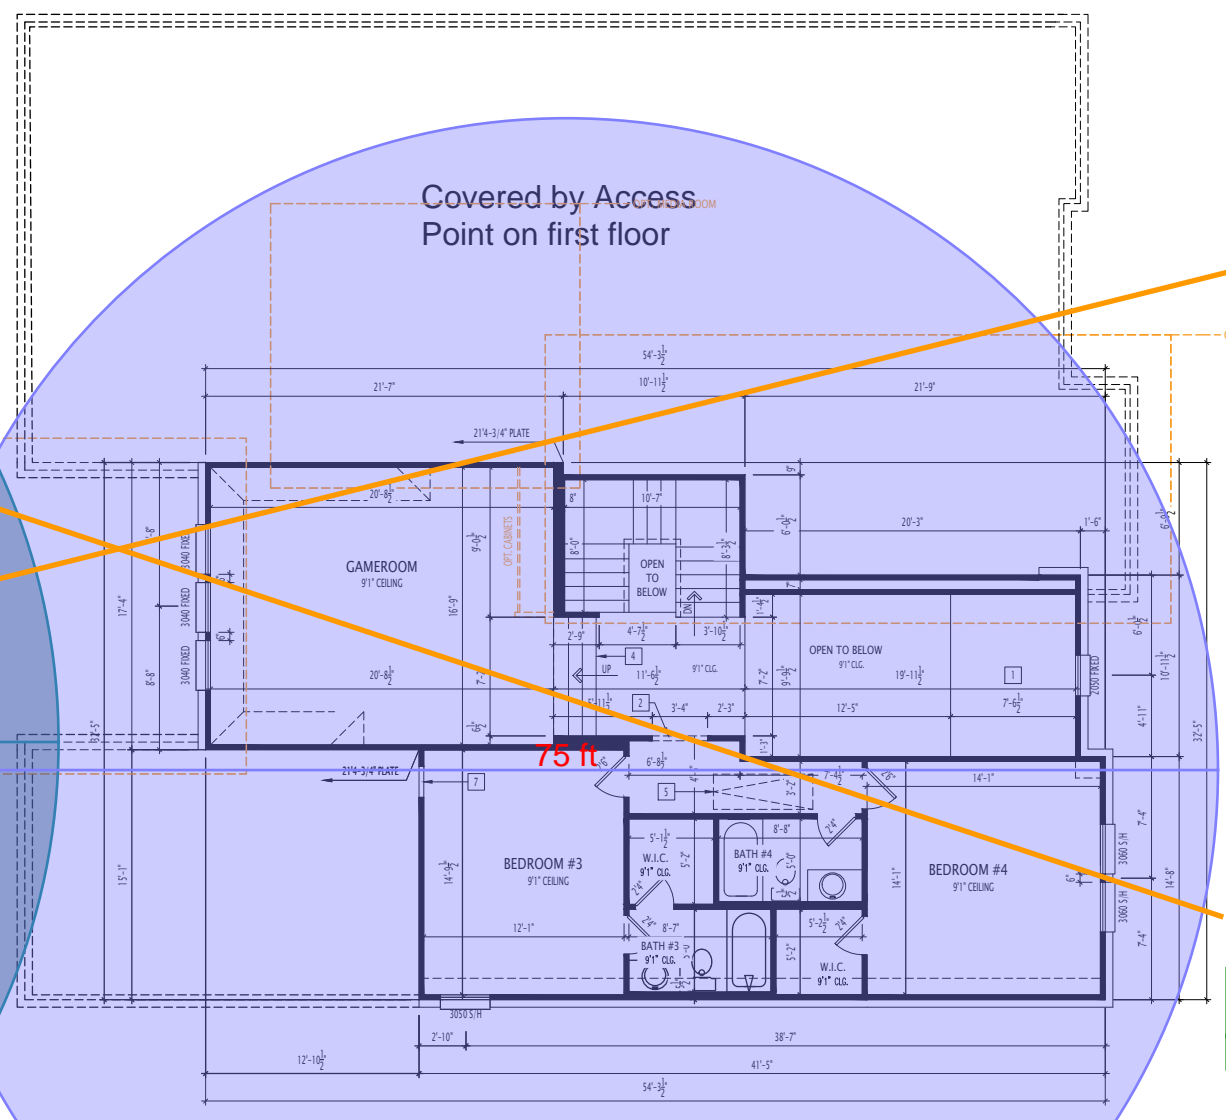

REVISIONS		
NO.	DESCRIPTION	DATE
rev1	Design for bid	11/8/22

CUSTOM INTEGRATOR
Drees

PROJECT #
0003265

TERRITORY SALES MANGER
Kristopher Sherman

DESIGNED BY
Kelly Draney

A-1

WiFi
GUARANTEE

(AP) XAP-810
AC1200 DB WiFi

(R) XWR-3150
4PORT WiFi

(S) XGS-1008
8PORT Gigabit
Mounting Plate
Structured Wiring

Description	Quantity
8-Port Gb Desktop Switch	1
High Power AC1200 Dual-Band WAP	1
OnQ 30" Plastic Enclosure with Hinged Door	1
QnQ Universal Mounting Plate	1
Wireless Router 2.4/5GHz AC3100 w/ Built-in Wireless Controller	1