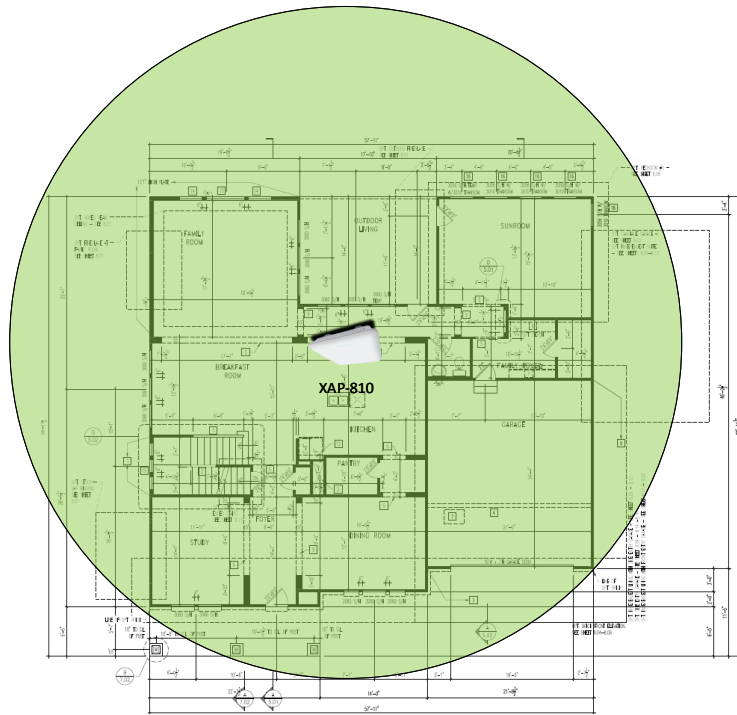

Track Browsing History

View web use and browsing history data right at your fingertips. Now you can see what's happening on your network, even when you're not there.

Description	Model #	QTY
Wireless Router 2.4/5GHz AC1200 w/ built-in Wireless Controller	XWR-1200	1
Standard Wireless TX Power AC1200 WAP	XAP-810	1
OnQ 30" Plastic Enclosure with Hinged Door	ENP3050	1
OnQ Universal Mounting Plate	AC1040	1

Note; the product icons on the Wireless & Wired Design have links to its own overview page on Luxul's webpage, you'll need internet connection in order for the links to work.

Basement Floor Plan

First Floor Plan