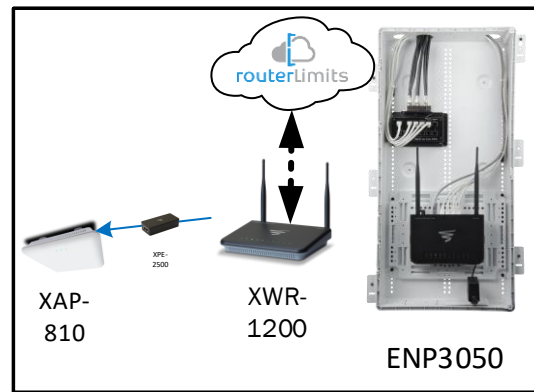

Description	Model #	QTY
Wireless Router 2.4/5GHz AC1200 w/ built-in Wireless Controller	XWR-1200	1
Standard Wireless TX Power AC1200 WAP	XAP-810	1
OnQ 30" Plastic Enclosure with Hinged Door	ENP3050	1
OnQ Universal Mounting Plate	AC1040	1

Note; the product icons on the Wireless & Wired Design have links to its own overview page on Luxul's webpage, you'll need internet connection in order for the links to work.

Basement Floor Plan