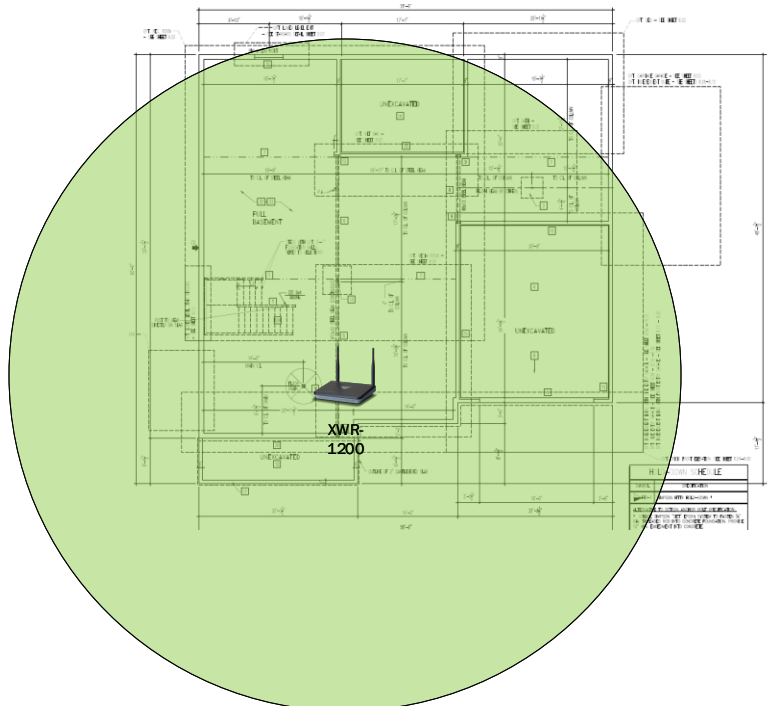

Description	Model #	QTY
Wireless Router 2.4/5GHz AC1200 w/ built-in Wireless Controller	XWR-1200	1
Standard Wireless TX Power AC1200 WAP	XAP-810	1
OnQ 30" Plastic Enclosure with Hinged Door	ENP3050	1
OnQ Universal Mounting Plate	AC1040	1

Note; the product icons on the Wireless & Wired Design have links to its own overview page on Luxul's webpage, you'll need internet connection in order for the links to work.

Basement Floor Plan