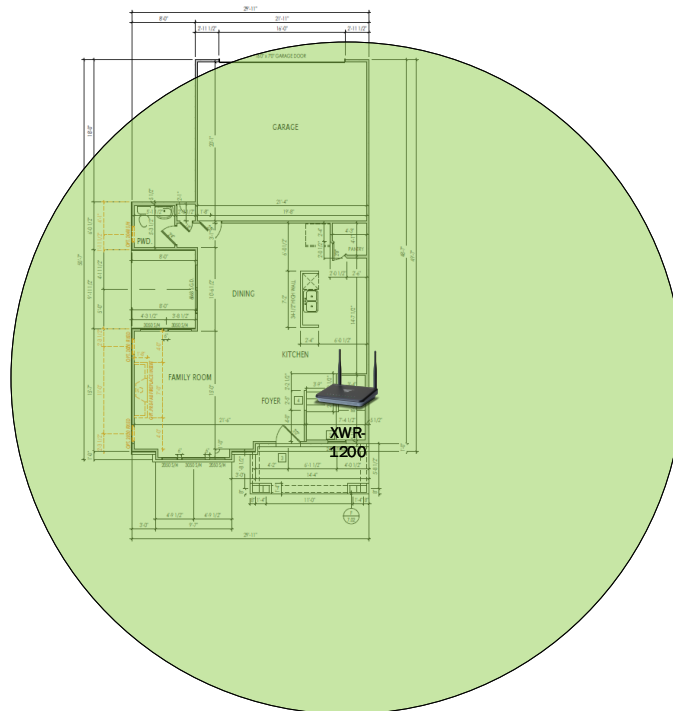

Track Browsing History

View web use and browsing history data right at your fingertips. Now you can see what's happening on your network, even when you're not there.

Solitude – Case Number 106559 - V1

Description	Model #	QTY
Wireless Router 2.4/5GHz AC1200 w/ built-in Wireless Controller	XWR-1200	1
OnQ 30" Plastic Enclosure with Hinged Door	ENP3050	1
OnQ Universal Mounting Plate	AC1040	1

Note; the product icons on the Wireless & Wired Design have links to its own overview page on Luxul's webpage, you'll need internet connection in order for the links to work.

First Floor Plan

Second Floor Plan
It will get Wi-Fi coverage from the Wireless Router in the First Floor Plan