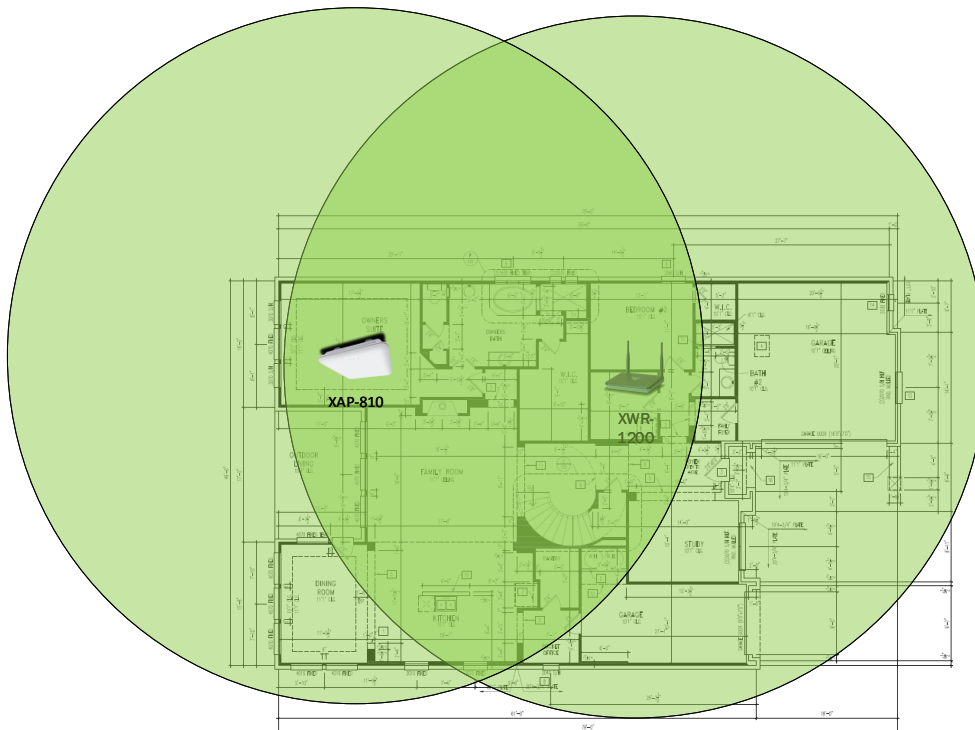

Description	Model #	QTY
Wireless Router 2.4/5GHz AC1200 w/ built-in Wireless Controller	XWR-1200	1
Standard Wireless TX Power AC1200 WAP	XAP-810	1
OnQ 30" Plastic Enclosure with Hinged Door	ENP3050	1

Note; the product icons on the Wireless & Wired Design have links to its own overview page on Luxul's webpage, you'll need internet connection in order for the links to work.

First Floor Plan