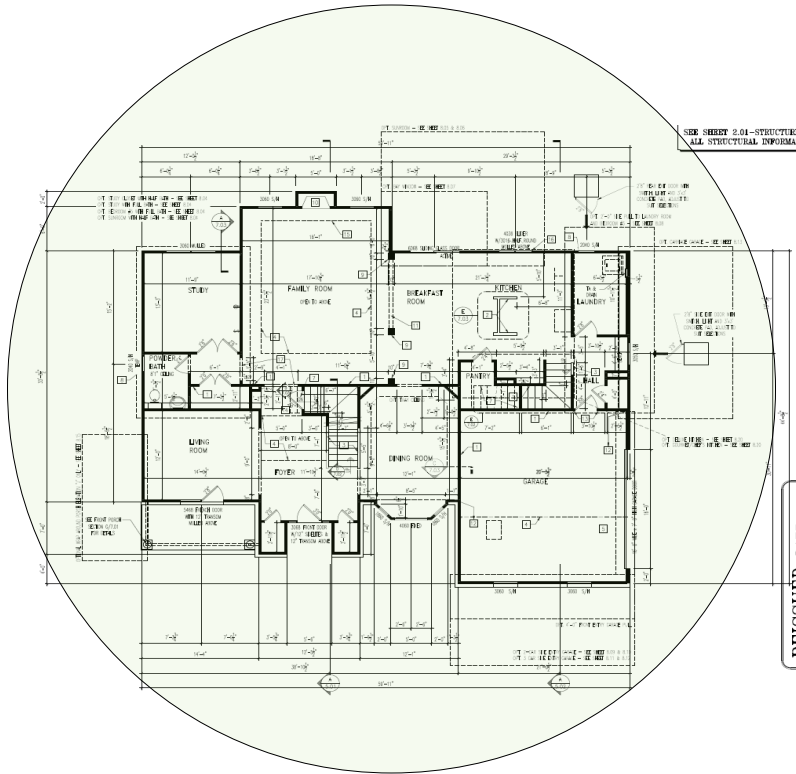

Track Browsing History

View web use and browsing history data right at your fingertips. Now you can see what's happening on your network, even when you're not there.

Description	Model #	QTY
Wireless Router 2.4/5GHz AC1200 w/ built-in Wireless Controller	XWR-1200	1
Standard Wireless TX Power AC1200 WAP	XAP-810	1
OnQ 30" Plastic Enclosure with Hinged Door	ENP3050	1
OnQ Universal Mounting Plate	AC1040	1

Note; the product icons on the Wireless & Wired Design have links to its own overview page on Luxul's webpage, you'll need internet connection in order for the links to work.

Second Floor Plan

Main Floor Plan – It will get Wi-Fi coverage from the Wireless Router in the Second Floor Plan

Basement Floor Plan