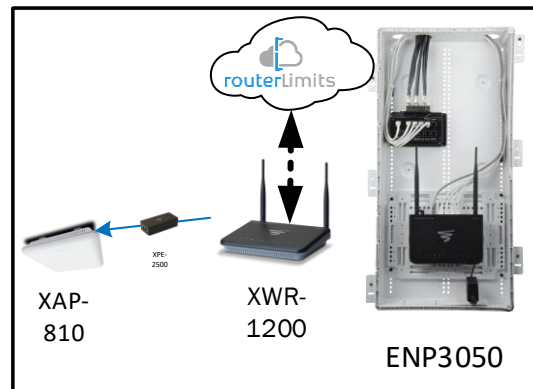

Description	Model #	QTY
Wireless Router 2.4/5GHz AC1200 w/ built-in Wireless Controller	XWR-1200	1
Standard Wireless TX Power AC1200 WAP	XAP-810	1
OnQ 30" Plastic Enclosure with Hinged Door	ENP3050	1
OnQ Universal Mounting Plate	AC1040	1

Note; the product icons on the Wireless & Wired Design have links to its own overview page on Luxul's webpage, you'll need internet connection in order for the links to work.

Second Floor Plan