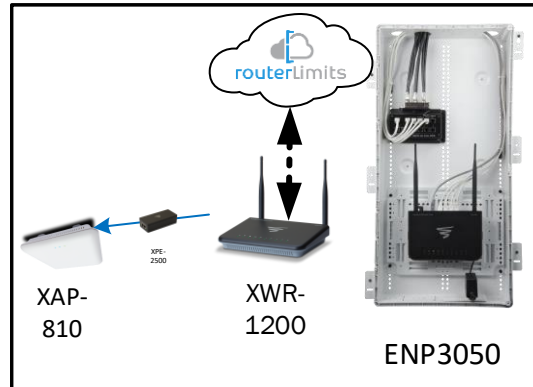

Description	Model #	QTY
Wireless Router 2.4/5GHz AC1200 w/ built-in Wireless Controller	XWR-1200	1
Standard Wireless TX Power AC1200 WAP	XAP-810	1
OnQ 30" Plastic Enclosure with Hinged Door	ENP3050	1
OnQ Universal Mounting Plate	AC1040	1

Note; the product icons on the Wireless & Wired Design have links to its own overview page on Luxul's webpage, you'll need internet connection in order for the links to work.

First Floor Plan