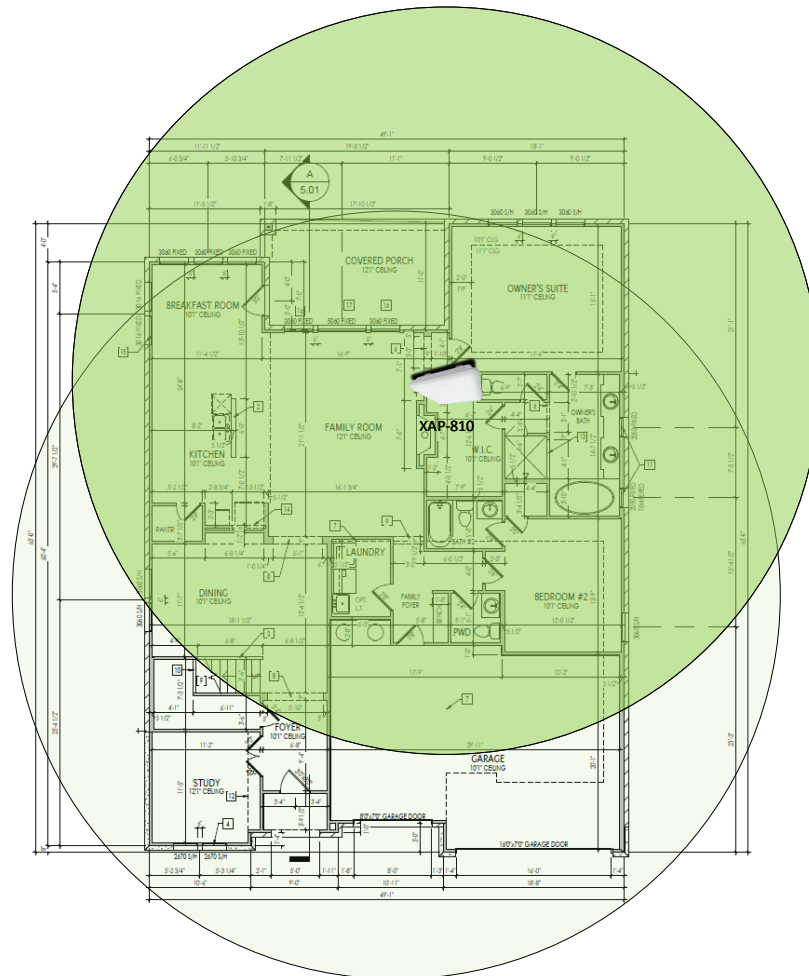

Description	Model #	QTY
Wireless Router 2.4/5GHz AC1200 w/ built-in Wireless Controller	XWR-1200	1
Standard Wireless TX Power AC1200 WAP	XAP-810	1
OnQ 42" Plastic Enclosure with Hinged Door	ENP4250	1
OnQ Universal Mounting Plate	AC1040	1

Note; the product icons on the Wireless & Wired Design have links to its own overview page on Luxul's webpage, you'll need internet connection in order for the links to work.

First Floor Plan –

It will also get Wi-Fi coverage from the Wireless Router in the Second Floor Plan