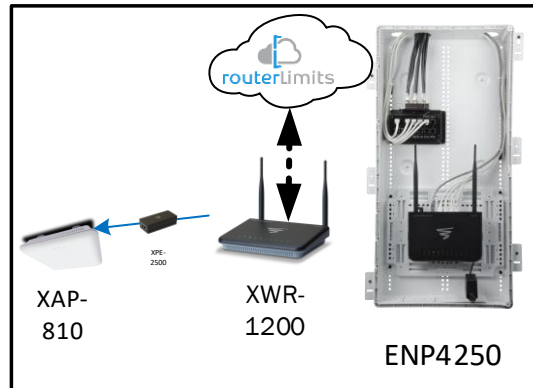

Track Browsing History

View web use and browsing history data right at your fingertips. Now you can see what's happening on your network, even when you're not there.

Description	Model #	QTY
Wireless Router 2.4/5GHz AC1200 w/ built-in Wireless Controller	XWR-1200	1
Standard Wireless TX Power AC1200 WAP	XAP-810	1
OnQ 42" Plastic Enclosure with Hinged Door	ENP4250	1
OnQ Universal Mounting Plate	AC1040	1

Note; the product icons on the Wireless & Wired Design have links to its own overview page on Luxul's webpage, you'll need internet connection in order for the links to work.

First Floor Plan –

It will also get Wi-Fi coverage from the Wireless Router in the Second Floor Plan