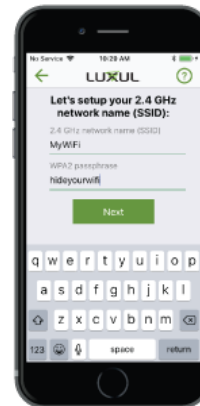

Luxul Easy Setup App

Quickly and easily setup a basic Luxul network, all from the ease of your phone

WHAT THIS PRODUCT DOES:

The Easy Setup App for iPhone and Android mobile devices allows dealers to quickly and easily install a Luxul wireless router while also ensuring the essential settings are properly configured, resulting in a more secure and effective network for end customers. The app allows you to discover the wireless router, update to the latest firmware, set the administrator password, set the wireless SSID and passphrase for both the 2.4GHz and 5GHz networks, and add up to 2 additional access points to the router's embedded controller.

FEATURES:

- ▶ Install a Luxul wireless router and up to 2 wireless access points
- ▶ Ensure properly configured network
- ▶ Use from mobile phone
- ▶ Free download

REQUIREMENTS

Minimum System Requirements