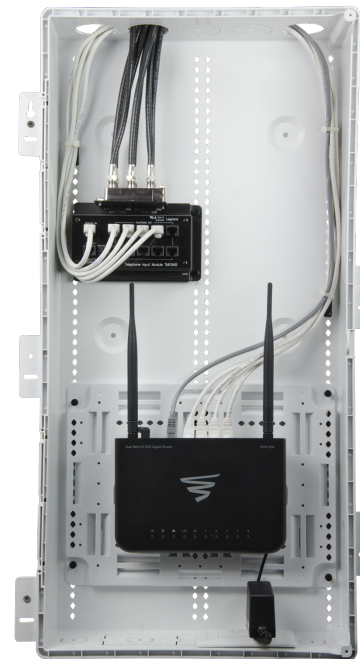

Wireless Router 2.4/5GHz AC1200 w/ built-in Wireless Controller XWR-1200 1

Wi-Fi coverage from the Wireless AP in the First Floor Plan

Wi-Fi coverage from the Wireless AP in the First Floor Plan

Note: 2.4 GHz WiFi coverage is guaranteed throughout the livable/ conditioned portions of the structure. Varying building materials and obstructions will cause significant degradation in the WiFi signal external to the structure. Thusly this map is not representative of actual external coverage to the home or structure and not covered under our WiFi guarantee.

- (R) Router
- (S) Switch
- (AP) Wireless Access Point
- (WC) Wireless Controller

PROJECT		
Sumner		
REVISIONS		
NO.	DESCRIPTION	DATE
XXXv1	Design for Bid	09/12/19
Basement, First, & Second Floor Plan		
CUSTOM INTEGRATOR		
CUSTOMER INT / BUILDER		
PROJECT #		
000738		
TERRITORY SALES MANGER		
TERRITORY SALES MANGER		
DESIGNED BY		
David Glascock		
A-1		