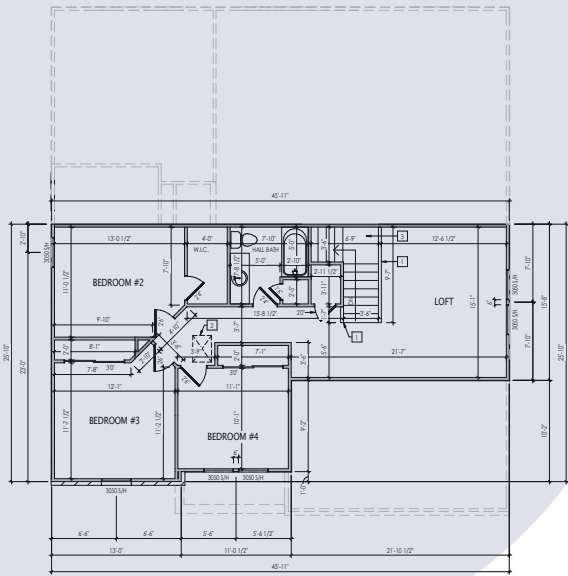

Description

Model # Quantity

OnQ 30" Plastic Enclosure with Hinged Door ENP3050 1

QnQ Universal Mounting Plate AC1040 1

Wireless Router 2.4/5GHz AC1200 w/ built-in Wireless Controller XWR-1200 1

Wi-Fi coverage from the Wireless AP in the First Floor Plan