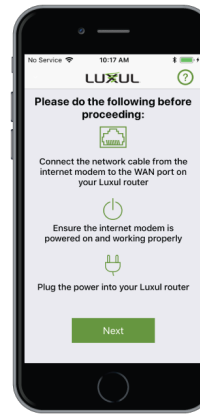

Luxul Easy Setup App

Quickly and easily setup a basic Luxul network, all from the ease of your phone

WHAT THIS PRODUCT DOES:

The Easy Setup App for iPhone and Android mobile devices allows dealers to quickly and easily install a Luxul wireless router while also ensuring the essential settings are properly configured, resulting in a more secure and effective network for end customers. The app allows you to discover the wireless router, update to the latest firmware, set the administrator password, set the wireless SSID and passphrase for both the 2.4GHz and 5GHz networks, and add up to 2 additional access points to the router's embedded controller.

FEATURES:

- ▶ Install a Luxul wireless router and up to 2 wireless access points
- ▶ Ensure properly configured network
- ▶ Use from mobile phone
- ▶ Free download

REQUIREMENTS

Minimum System Requirements