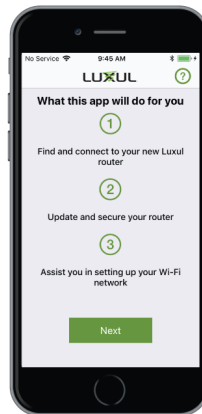

Luxul Easy Setup App

Quickly and easily setup a basic Luxul network, all from the ease of your phone

WHAT THIS PRODUCT DOES:

The Easy Setup App for iPhone and Android mobile devices allows dealers to quickly and easily install a Luxul wireless router while also ensuring the essential settings are properly configured, resulting in a more secure and effective network for end customers. The app allows you to discover the wireless router, update to the latest firmware, set the administrator password, set the wireless SSID and passphrase for both the 2.4GHz and 5GHz networks, and add up to 2 additional access points to the router's embedded controller.

FEATURES:

- ▶ Install a Luxul wireless router and up to 2 wireless access points
- ▶ Ensure properly configured network
- ▶ Use from mobile phone
- ▶ Free download

REQUIREMENTS

Minimum System Requirements

	Android	iOS
Minimum Mobile OS Requirement	Android 6.0 (Marshmallow) or newer	iOS 11 or newer
Phone	Most Android phones running 6.0 or newer	iPhone 5s or newer

Compatible Luxul Products

	Epic 3	XWR-1200
Type	Wireless router	Wireless router
Minimum Router Firmware Requirement	6.3.0 or newer	6.3.0 or newer