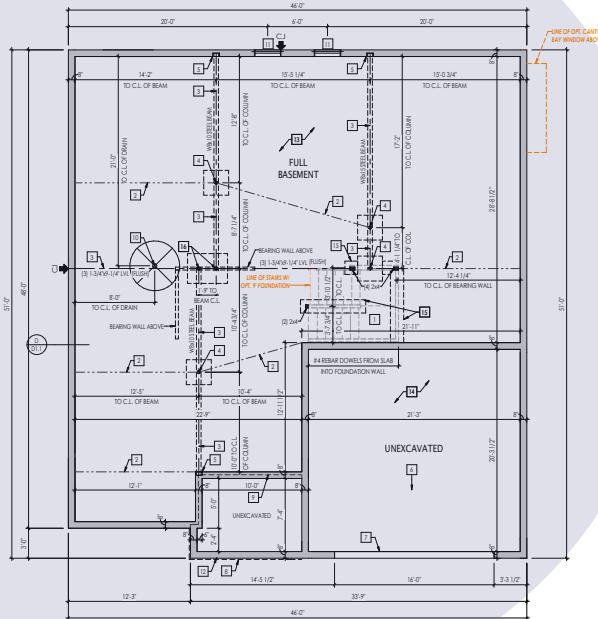

Wi-Fi coverage from the Wireless AP in the First Floor Plan

Note: 2.4 GHz WiFi coverage is guaranteed throughout the livable/ conditioned portions of the structure. Varying building materials and obstructions will cause significant degradation in the WiFi signal external to the structure. Thusly this map is not representative of actual external coverage to the home or structure and not covered under our WiFi guarantee.