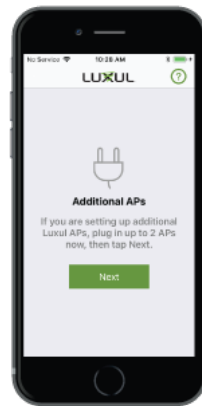

Luxul Easy Setup App

Quickly and easily setup a basic Luxul network, all from the ease of your phone

WHAT THIS PRODUCT DOES:

The Easy Setup App for iPhone and Android mobile devices allows dealers to quickly and easily install a Luxul wireless router while also ensuring the essential settings are properly configured, resulting in a more secure and effective network for end customers. The app allows you to discover the wireless router, update to the latest firmware, set the administrator password, set the wireless SSID and passphrase for both the 2.4GHz and 5GHz networks, and add up to 2 additional access points to the router's embedded controller.

FEATURES:

- ▶ Install a Luxul wireless router and up to 2 wireless access points
- ▶ Ensure properly configured network
- ▶ Use from mobile phone
- ▶ Free download

REQUIREMENTS

Minimum System Requirements

	Android	iOS
Minimum Mobile OS Requirement	Android 6.0 (Marshmallow) or newer	iOS 11 or newer
Phone	Most Android phones running 6.0 or newer	iPhone 5s or newer

Compatible Luxul Products

	Epic 3	XWR-1200
Type	Wireless router	Wireless router
Minimum Router Firmware Requirement	6.3.0 or newer	6.3.0 or newer