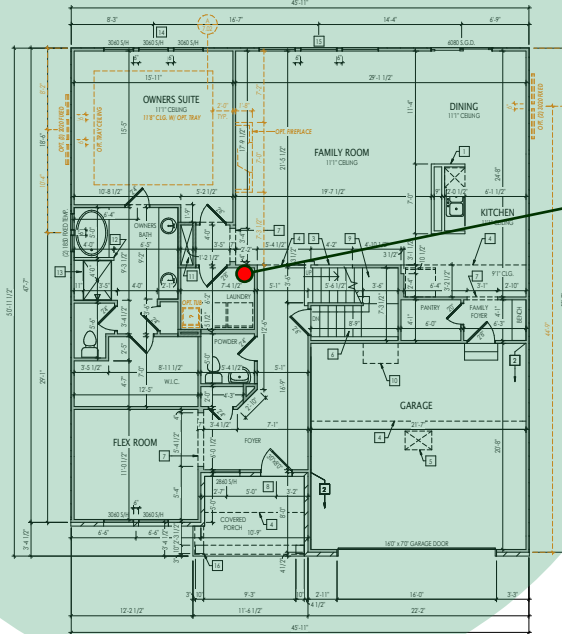

- (R) Router
- (S) Switch
- (AP) Wireless Access Point
- (WC) Wireless Controller

PROJECT		
Sumner		
REVISIONS		
NO.	DESCRIPTION	DATE
XXXv1	Design for Bid	09/12/19
Basement, First, & Second Floor Plan		
CUSTOM INTEGRATOR		
CUSTOMER INT / BUILDER		
PROJECT #		
000738		
TERRITORY SALES MANGER		
TERRITORY SALES MANGER		
DESIGNED BY		
David Glascock		
A-1		