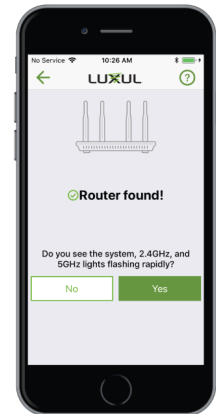

Luxul Easy Setup App

Quickly and easily setup a basic Luxul network, all from the ease of your phone

WHAT THIS PRODUCT DOES:

The Easy Setup App for iPhone and Android mobile devices allows dealers to quickly and easily install a Luxul wireless router while also ensuring the essential settings are properly configured, resulting in a more secure and effective network for end customers. The app allows you to discover the wireless router, update to the latest firmware, set the administrator password, set the wireless SSID and passphrase for both the 2.4GHz and 5GHz networks, and add up to 2 additional access points to the router's embedded controller.

FEATURES:

- ▶ Install a Luxul wireless router and up to 2 wireless access points
- ▶ Ensure properly configured network
- ▶ Use from mobile phone
- ▶ Free download

REQUIREMENTS

Minimum System Requirements

	Android	iOS
Minimum Mobile OS Requirement	Android 6.0 (Marshmallow) or newer	iOS 11 or newer
Phone	Most Android phones running 6.0 or newer	iPhone 5s or newer

Compatible Luxul Products

	Epic 3	XWR-1200
Type	Wireless router	Wireless router
Minimum Router Firmware Requirement	6.3.0 or newer	6.3.0 or newer