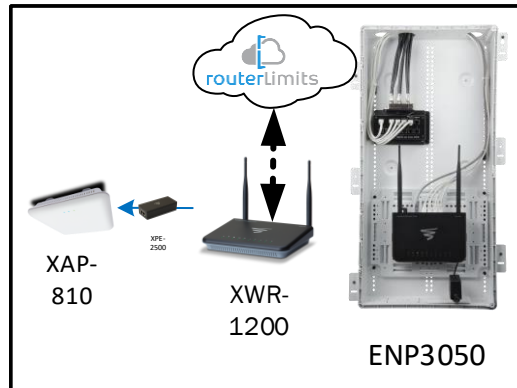

Cambria II – Case Number 97067 - V1

Description	Model #	QTY
Wireless Router 2.4/5GHz AC1200 w/ built-in Wireless Controller	XWR-1200	1
Standard Wireless TX Power AC1200 WAP	XAP-810	1
OnQ 30" Plastic Enclosure with Hinged Door	ENP3050	1

Note; the product icons on the Wireless & Wired Design have links to its own overview page on Luxul's webpage, you'll need internet connection in order for the links to work.

1st Floor – It will also get coverage from AP on 2nd floor