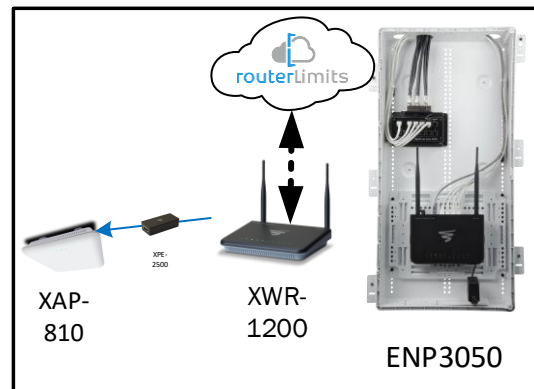

Wembley – Case Number 114019 - V1

Description	Model #	QTY
Wireless Router 2.4/5GHz AC1200 w/ built-in Wireless Controller	XWR-1200	1
Standard Wireless TX Power AC1200 WAP	XAP-810	1
OnQ 30" Plastic Enclosure with Hinged Door	ENP3050	1
OnQ Universal Mounting Plate	AC1040	1

Note; the product icons on the Wireless & Wired Design have links to its own overview page on Luxul's webpage, you'll need internet connection in order for the links to work.

First Floor Plan

It will get Wi-Fi coverage from the Wireless AP in the Second Floor Plan